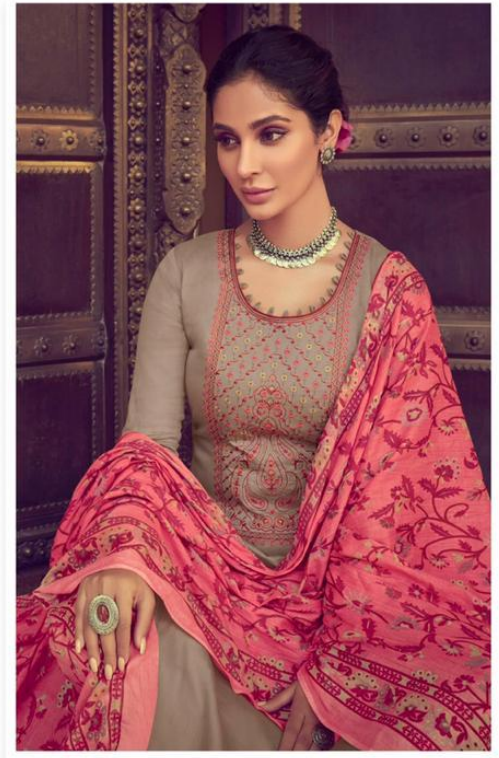

Տառնի | 3004

ممتاز آرٹس
MUMTAZ ARTS®
Designs by Nazim