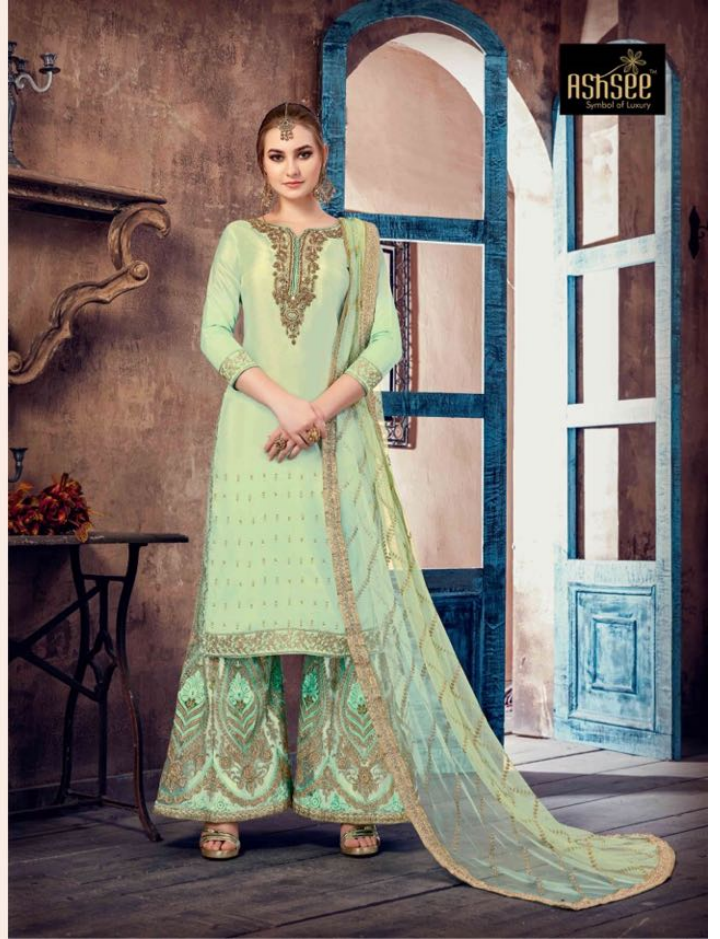

Ashsee  
Symbol of luxury

**THIS  
WONDER  
FUL  
BLENDED PATTERN  
HAS KEEP  
FOREVER  
FEEL ABOUT IT**

Like treasure found in collection enjoy the sun kissed splendour of bold print in deep color and white taste the flavour of fashion with beautifully Embroidery and spots with the magic of white and magnificent floral print, flower design border on the sides of dress bring classiness to your wardrobe across go with your life and style

D.No. 5027

I appreciate simplicity, true beauty that lasts over time,  
and a little with and eclecticism that make life more fun.

D.No. 5025

Beauty is not just about physical appearances , but how you see yourself & how you let others see you , you must look deeper to actually see true beauty.