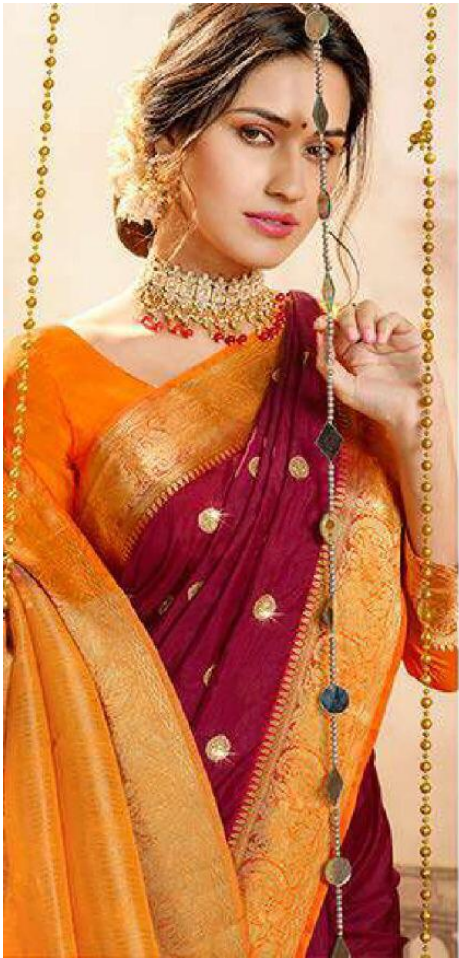

LIFESTYLE
WASH CARE

66461