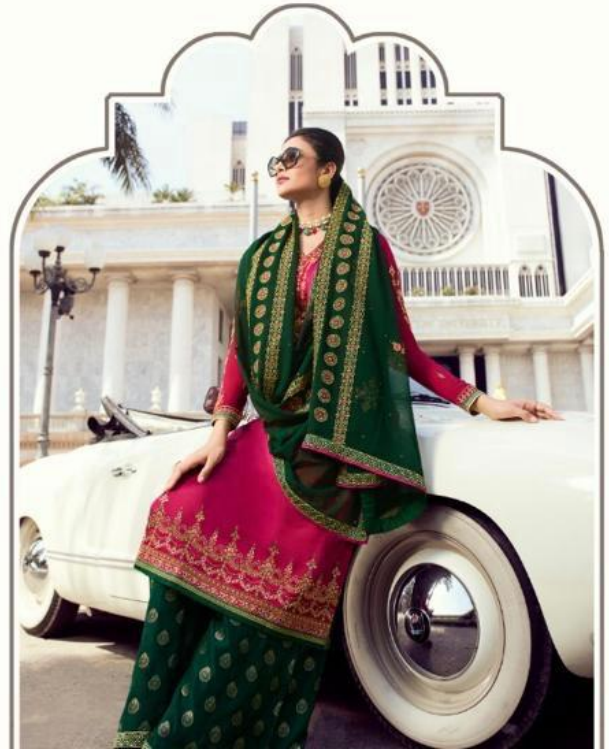

PURE VISCOSE JAQUARD BOTTOM DYED

DUPATTA

PURE GEORGETTE OR NET EMBROIDREY
AND SWAROVSKI WORK

S G CREATIONS

STIMAR®

ELEGANCE
2211

SIMAR®

TRENDSETTER
2210