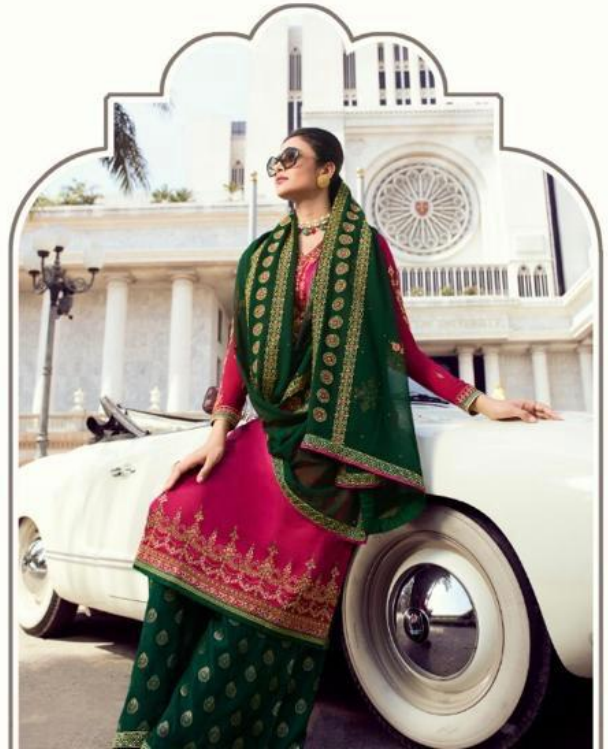

PURE VISCOSE JAQUARD BOTTOM DYED

DUPATTA

PURE GEORGETTE OR NET EMBROIDREY
AND SWAROVSKI WORK

S G CREATIONS

STIMAR®

ELEGANCE
2211

SIMAR®

TRENDSETTER
2210