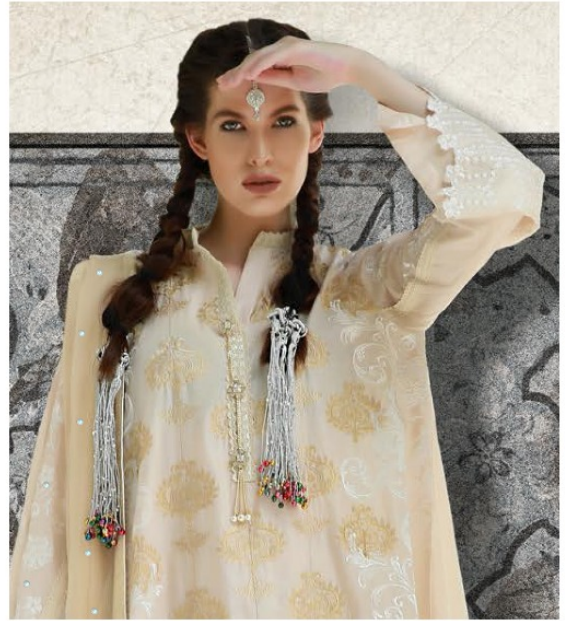

ZUJUN

TM
JUVI FASHION

ZUJUN

TM
JUVI FASHION

JUVI FASHION™

ZUĀUN
COTTON EMBROIDERED
COLLECTION

D.NO. 15002

JUVI FASHION™

ZUÑUN
COTTON EMBROIDERED
COLLECTION

D.NO. 15001

JUVI

COTTON EMBROIDERED
COLLECTION

D.NO. 15004

JUVI FASHION

ЗУЊЅ
COTTON EMBROIDERED
COLLECTION

D.NO. 15003

D.NO.	TOP	BOTTOM	DUPATTA
15001	PURE COTTON WITH SELF EMBROIDERY WORK	SEMI LAWN (P.C COTTON)	NAZMIN PEARLS WORK
15002	PURE COTTON WITH SELF EMBROIDERY WORK	SEMI LAWN (P.C COTTON)	NAZMIN PEARLS WORK
15003	PURE COTTON WITH SELF EMBROIDERY WORK	SEMI LAWN (P.C COTTON)	NAZMIN PEARLS WORK
15004	PURE COTTON WITH SELF EMBROIDERY WORK	SEMI LAWN (P.C COTTON)	NAZMIN PEARLS WORK
15005	PURE COTTON WITH SELF EMBROIDERY WORK	SEMI LAWN (P.C COTTON)	NAZMIN PEARLS WORK
15006	PURE COTTON WITH SELF EMBROIDERY WORK	SEMI LAWN (P.C COTTON)	NAZMIN PEARLS WORK