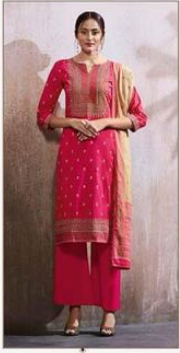

21

22

23

24

25

26

Om-tex
REFINING ETHNICITY