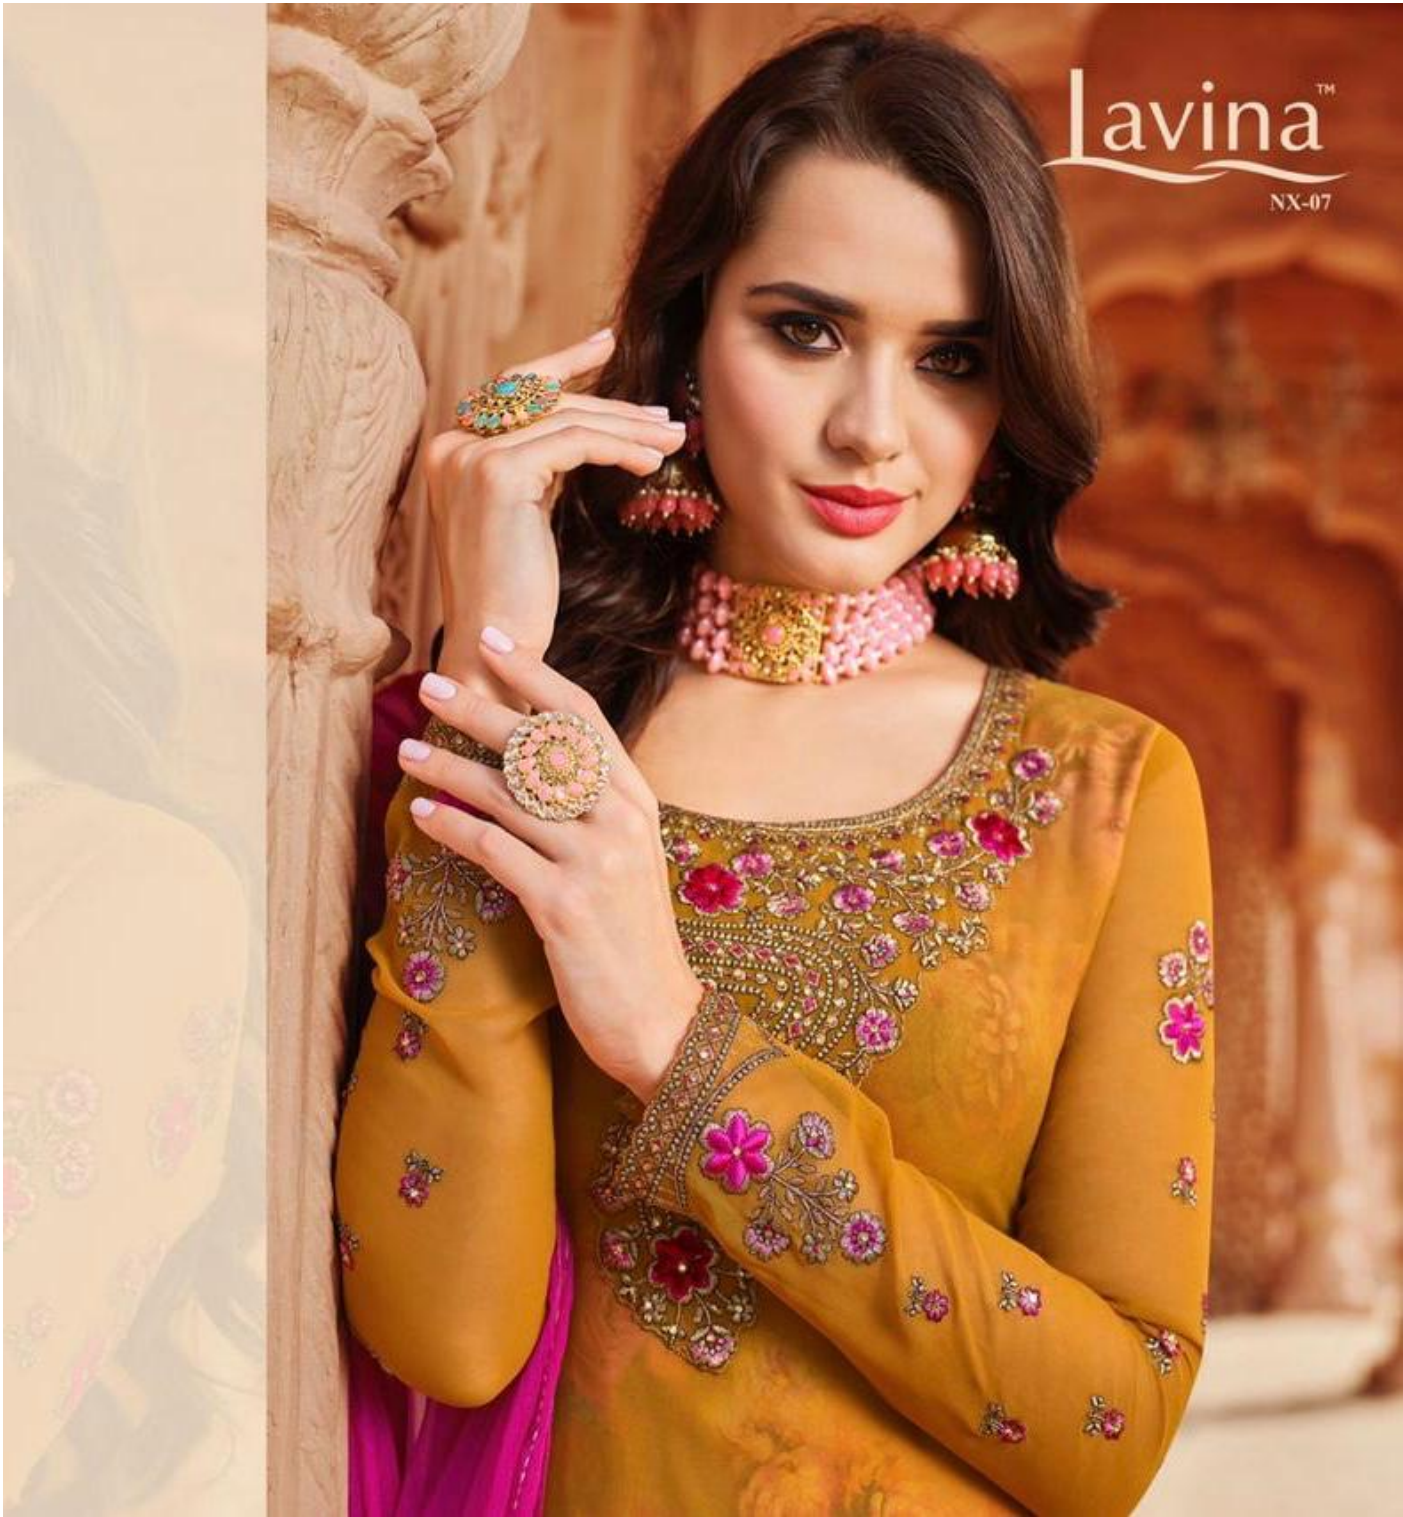

Lavina™
NX-07

Lavina™
NX-07

lavina

EXPRESSION
transformation

ACQUIRE THE RARE LOOK WITH THIS HOT GREEN DRESS.

Lavina™

EMBRACE PURE ELEGANCE WITH ALLURING FLORAL PATTERNS ON LACY FABRIC AND ADD GLAMOUR TO YOUR STYLE

7003

Lavina™

STYLE STRONGER
Bright colors

The season, your look gets better definition with just a little addition to style.

7002

Lavina™

EXPRESSION
**GORGEOUS
LOOKS**

SHINE YOUR FABER ON YOUR DESIGN.
CONSIDER THE COLOR OF SEASONAL TRENDS AND
YOUR OWN PERSONALITY.

7002

Lavina

Style stronger
PRINCESS

The evergreen craft piece is given a contemporary twist
like a sea of fabrics. The dress is a piece
of elegance coupled with bright borders for a definition.

7005

Lavina™