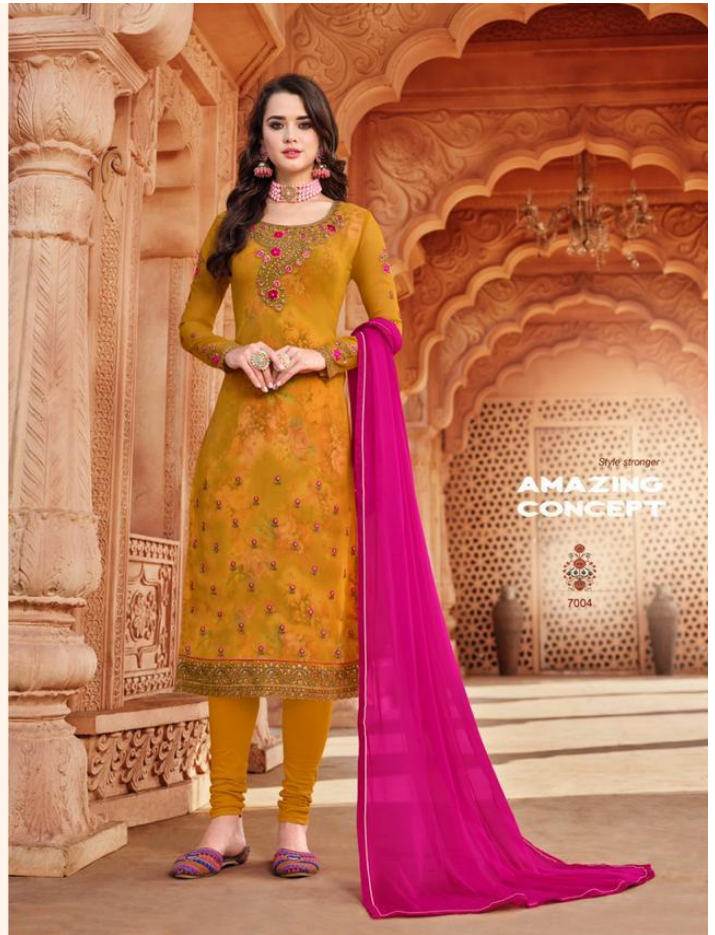

7003

Lavina™

STYLE STRONGER
Bright colors

The season, your look gets better definition with just a little addition to style.

7002

Lavina™

EXPRESSION
**GORGEOUS
LOOKS**

SHINE YOUR FABER ON YOUR DESIGN.
CONSIDER THE COLOR OF SEASONAL TRENDS AND
YOUR OWN PERSONALITY.

Have your own look to the world.

7003

EXPRESSION

Glamour Fashion

EMBRACE PURE ELEGANCE WITH ALLURING FLORAL PATTERNS ON LACY FABRIC AND ADD GLAMOUR TO YOUR STYLE.

7001

Lavina™

lavina™

7002

Lavina

Style stronger
PRINCESS

The evergreen craft piece is given a contemporary twist
like a sea of fabrics. The dress is a piece
of elegance coupled with bright borders for a definition.

7005

Lavina™