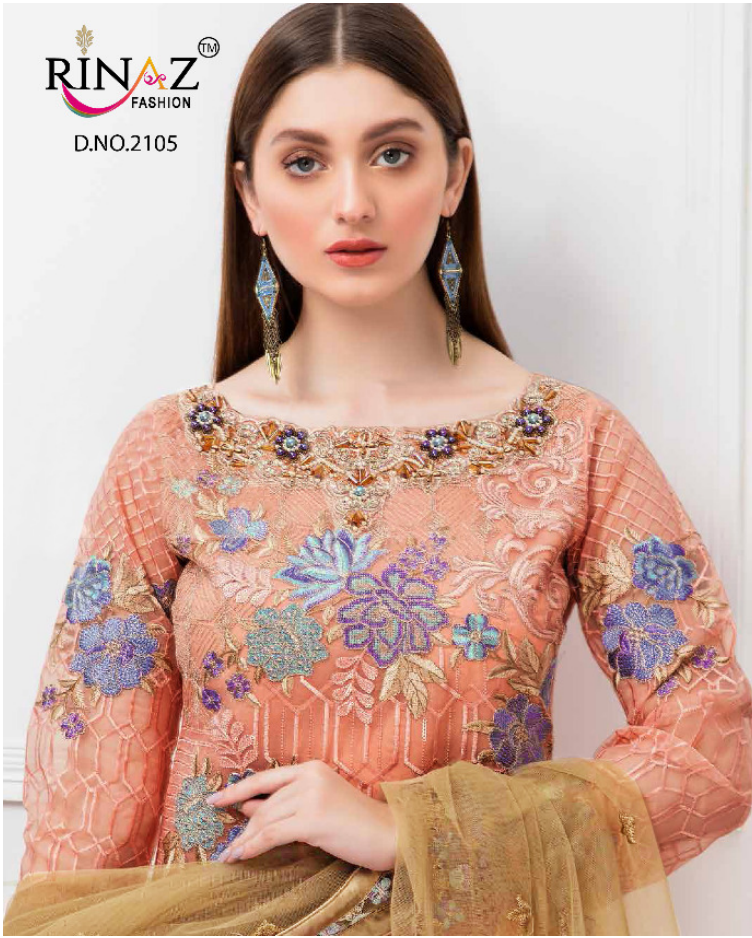

RINAZ^{TM}
FASHION

D.NO.2105