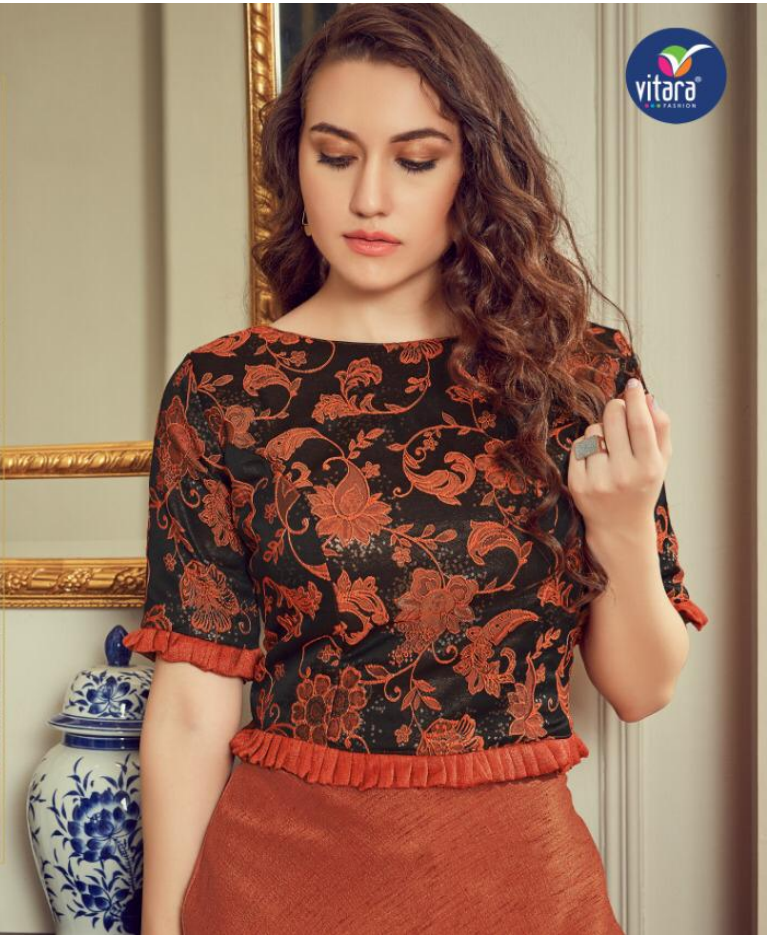

3304

REFINED LUXURY

Celebrate your classy side with the perfect connection style

A PRODUCT OF SHREE KARNI IMPEX
vitara@gmail.com www.vitarafashion.com
follow us on

MAGIC Vol-03

3304

REFINED LUXURY

Celebrate your classy side with the perfect connection style

3304

REFINED LUXURY

Celebrate your classy side with the perfect connection style

BRIGHT STORY

Pure elegance with alluring floral patterns on lacy fabric and add glamour to your style. Pink is an important colour this year, and fused with aquamarine blue, it becomes like majestically elegant.