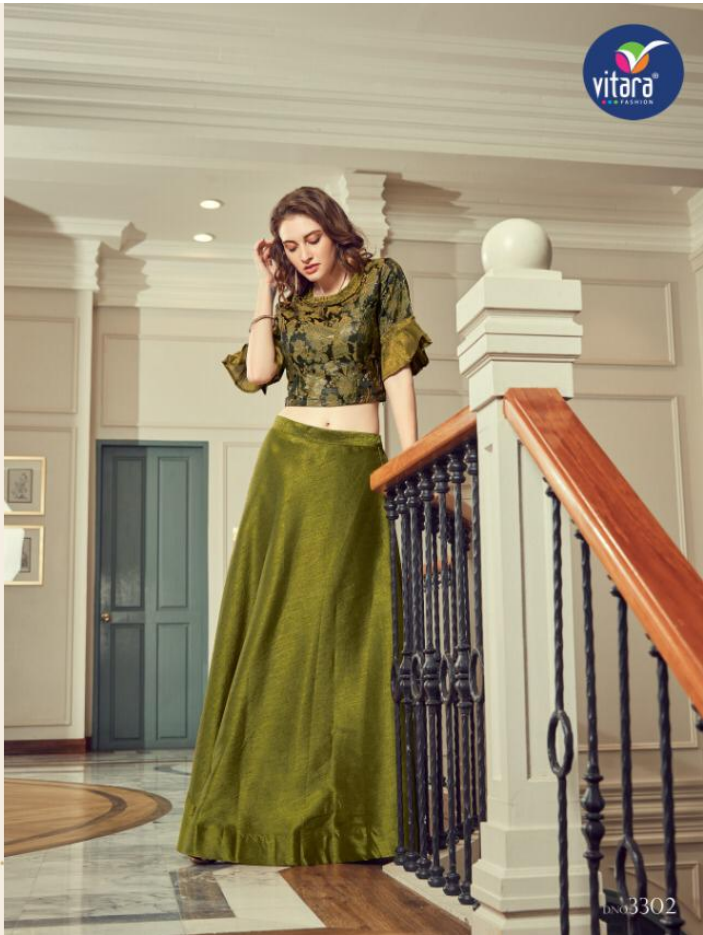

3304

REFINED LUXURY

Celebrate your classy side with the perfect connection style

A PRODUCT OF SHREE KARNI IMPEX
vitara@gmail.com www.vitarafashion.com
follow us on

MAGIC Vol-03

3304

REFINED LUXURY

Celebrate your classy side with the perfect connection style

3304

REFINED LUXURY

Celebrate your classy side with the perfect connection style

BRIGHT STORY

Pure elegance with alluring floral patterns on lacy fabric and add glamour to your style. Pink is an important colour this year, and fused with aquamarine blue, it becomes like majestically elegant.