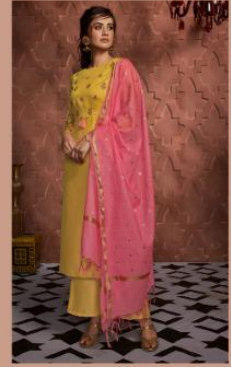

|   |
|---|
| <b>TOTAL KURTI: 07 FULL SET AMOUNT: 9765 AVG. AMOUNT :-1395</b> |
| =====   |

Autumnal elegance from lavish work details to opulent fabrics, we have everything for your fashion indulgence.

Fashion Indulgence

TC-721

TUCUTE

TUCUTE

TC-720

TC-721

TC-722

TC-723