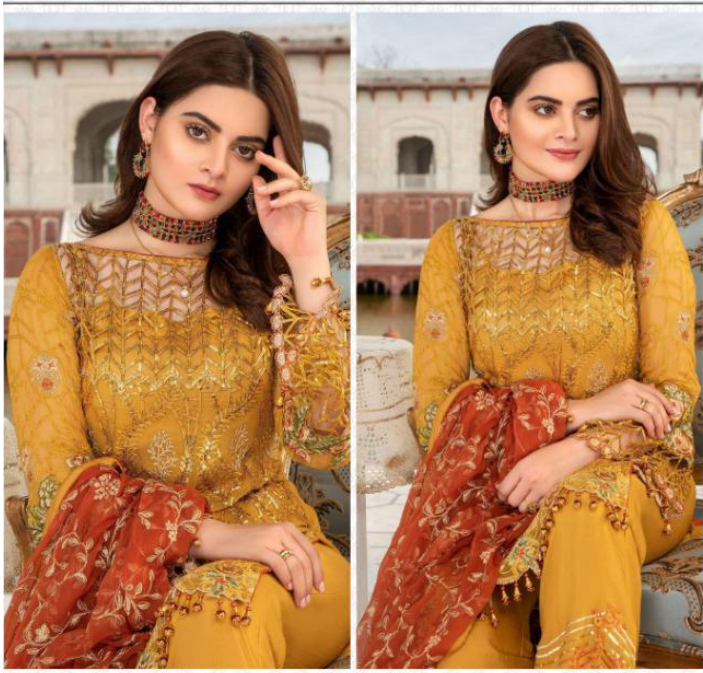

D.No. 14004-A

D.No. 14004-B

D.No. 14004-C

D.No. 14003-A