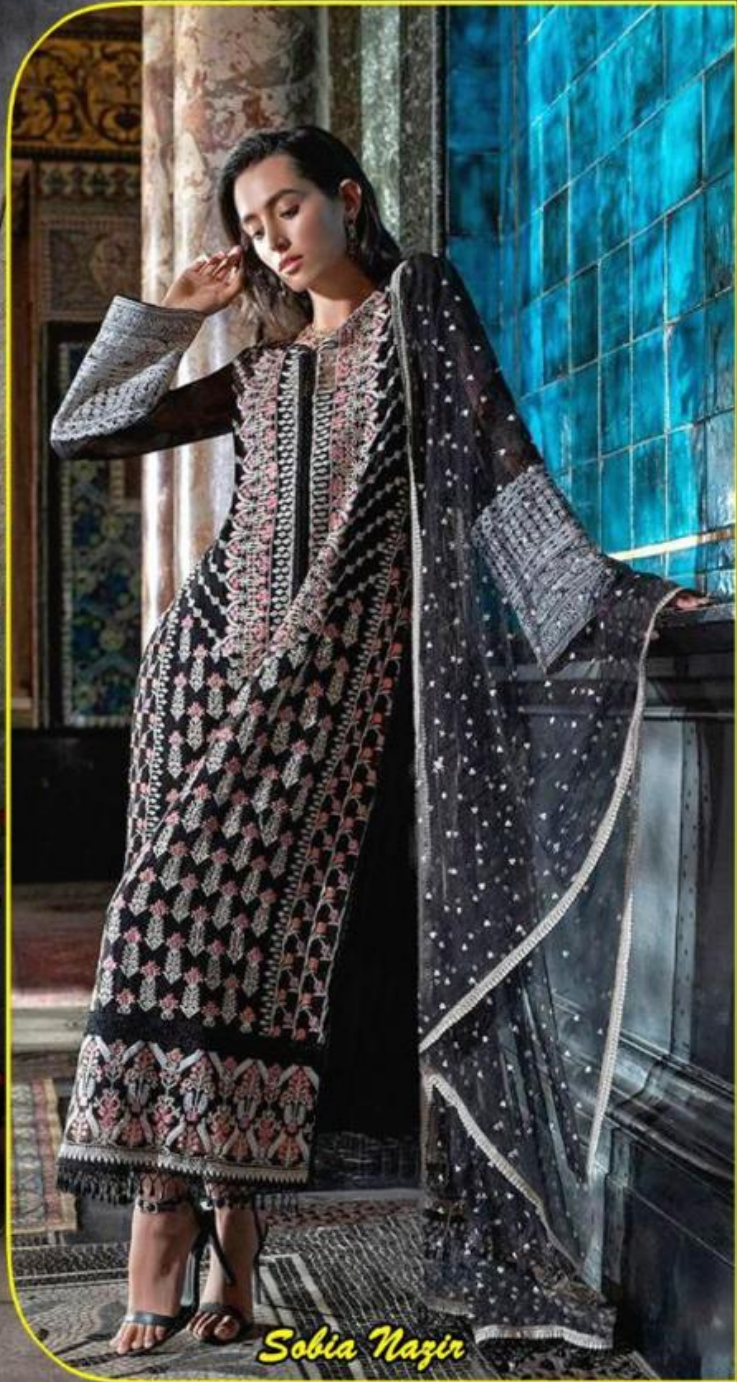

kfTM
Kainat Fab

Top: Butterfly Net with
Heavy Embroidery

Inner }
Bottom } : Heavy Santoon

Dupatta: Butterfly Net
with Embroidery

Sobia Nazir

kfTM
Kainat Fab

Top: Butterfly Net with
Heavy Embroidery

Inner
Bottom } : Heavy Santoon

Dupatta: Butterfly Net
with Embroidery

Sobia Nazir

Kainat Fab™

Sleeves

Bottom

Patch

Dupatta

Sobia Nazir