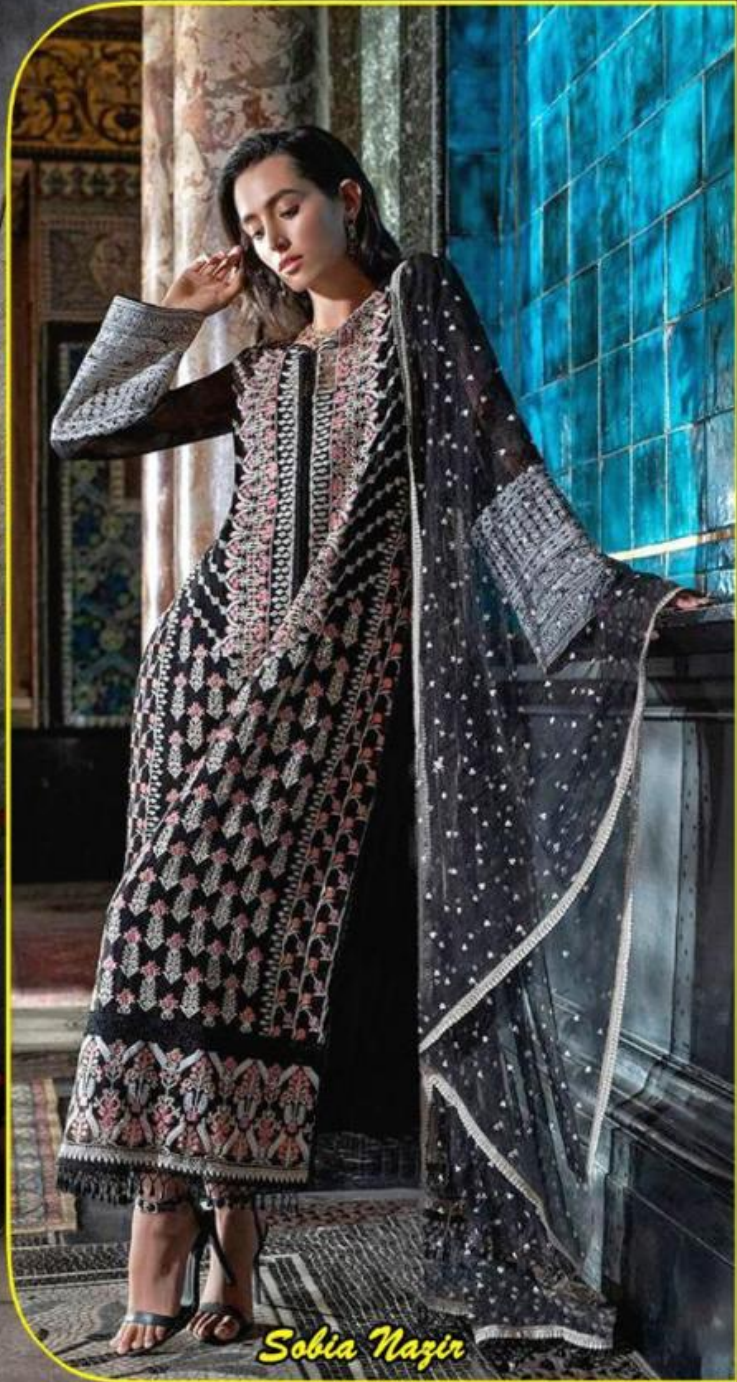

**kf**<sup>TM</sup>  
Kainat Fab

Top: Butterfly Net with  
Heavy Embroidery

Inner }  
Bottom } : Heavy Santoon

Dupatta: Butterfly Net  
with Embroidery

*Sobia Nazir*

**kf**<sup>TM</sup>  
Kainat Fab

Top: Butterfly Net with  
Heavy Embroidery

Inner  
Bottom } : Heavy Santoon

Dupatta: Butterfly Net  
with Embroidery

*Sobia Nazir*

Kainat Fab™

Sleeves

Bottom

Patch

Dupatta