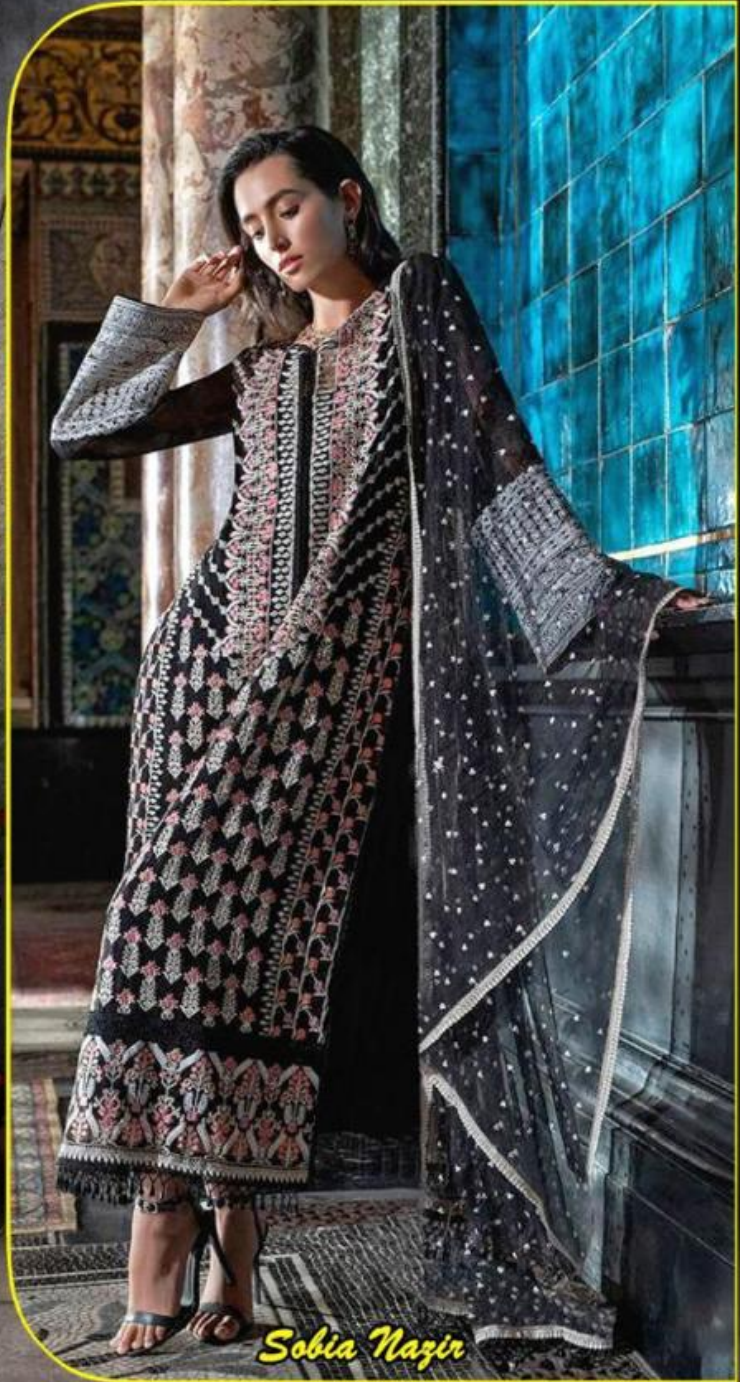

Top: Butterfly Net with
Heavy Embroidery

Inner }
Bottom } : Heavy Santoon

Dupatta: Butterfly Net
with Embroidery