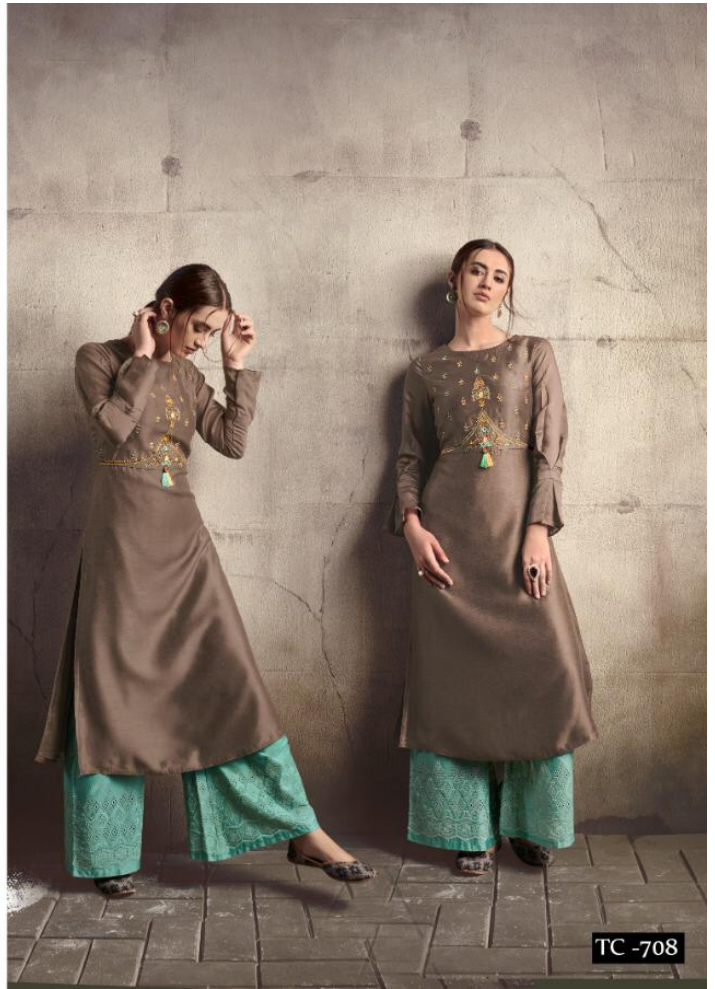

TUCUTE

TC -708