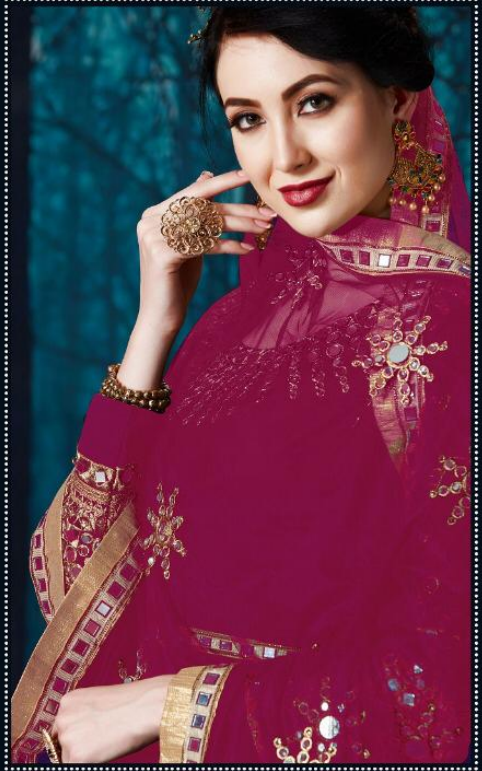

Senhora®  
DRESSES

10004

REVIVE YOUR STYLE

Senhora®  
DRESSES

10004

REVIVE YOUR STYLE

Senhora®  
DRESSES

DRESS LIKE A DIVA

Senhora®  
10007

Senhora®  
DRESSES

DRESS LIKE A DIVA

*Dress like a diva*  
10006

10001

10002

10005

10006

10003

10004

 **Senhora**<sup>®</sup>  
DRESSES

10007

MAJESTIC APPEAL

with *Yara Gh*

Senhora®  
DRESSES

Rabaaani

10004

REVIVE YOUR STYLE

A woman with dark hair is the central figure, wearing a black dress with a gold and blue jeweled neckline. She is adorned with large, ornate gold earrings, a matching necklace, and a headpiece. Her hands are raised near her face, with rings visible on her fingers. The background is a dark, textured teal. In the bottom left corner, there is a logo featuring a peacock feather and the text 'Senhora DRESSES'.