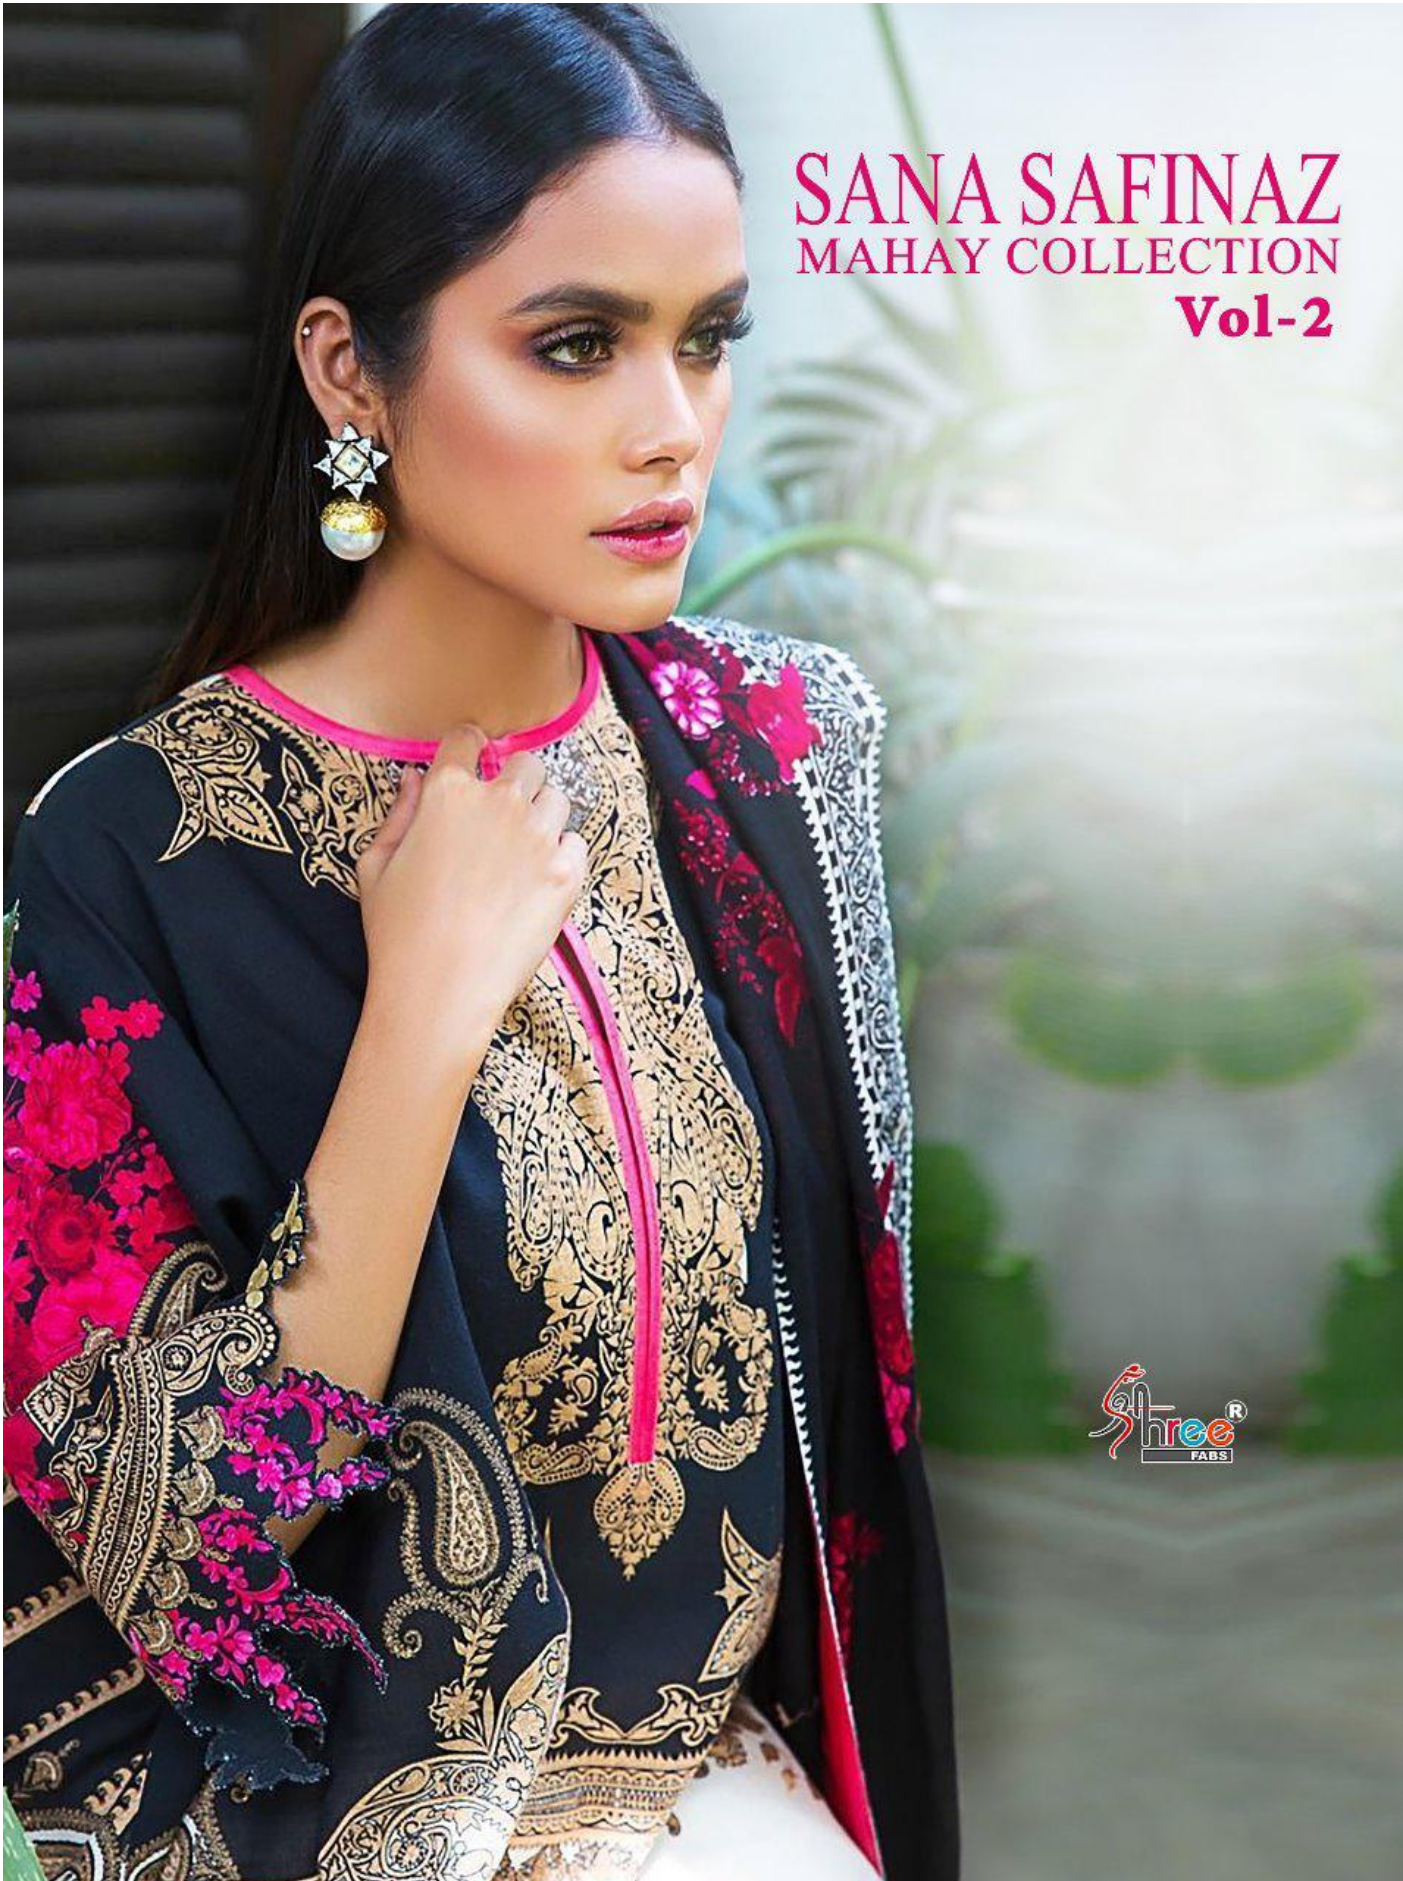

SANA SAFINAZ
MAHAY COLLECTION
Vol-2

Shree®
FABS