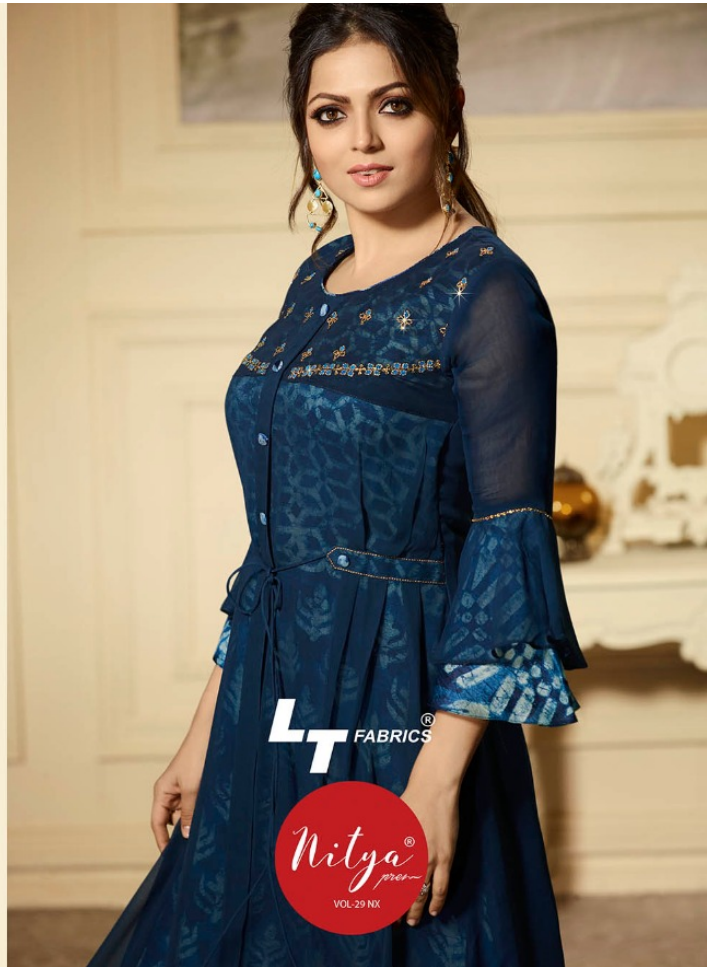

E-594, 595, NEW TEXTILE MARKET, RING ROAD, SURAT - 395002
PH : +91-261-2351571 / 3263890
Email : ltfabricstm@gmail.com

complimentary copy | not for sale