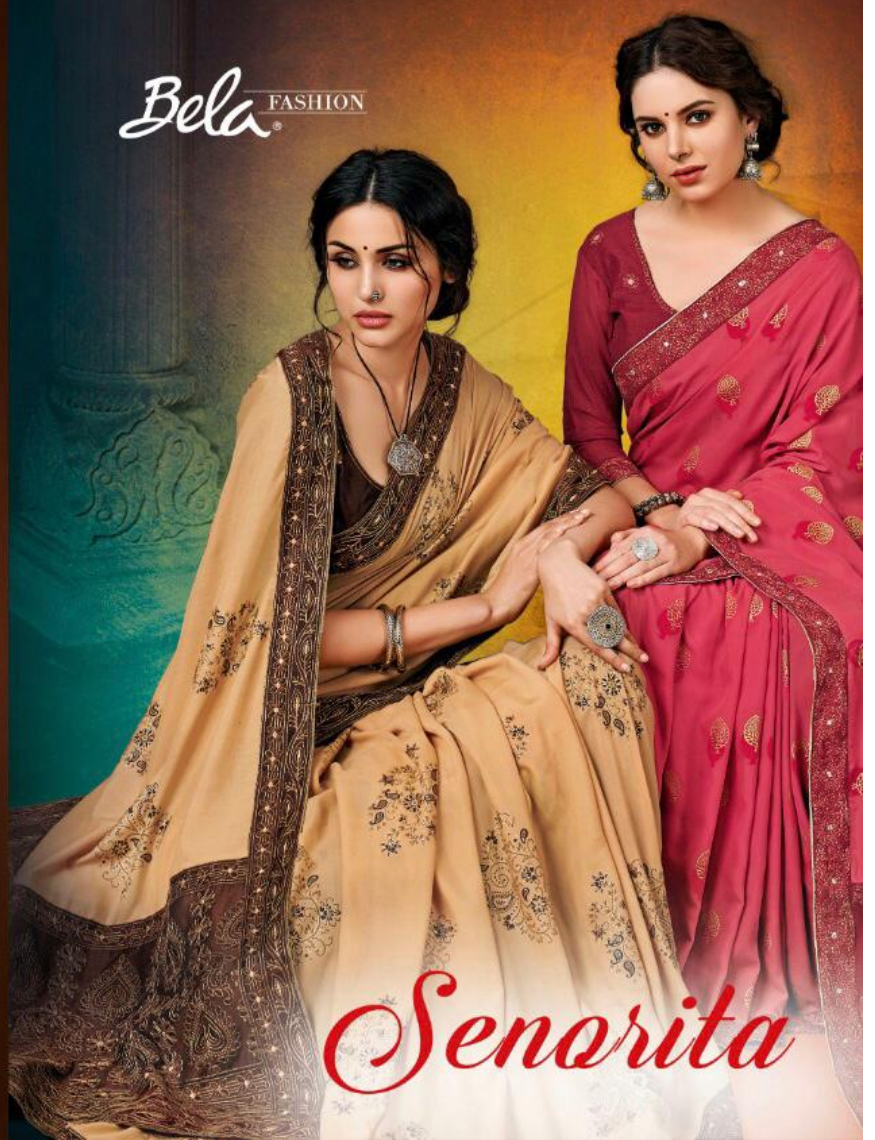

Bela FASHION

Bela FASHION

35005

**BELA FASHION  
FABRIC DETAIL**

*Senorita*

<b>DESIGN NO.</b>	<b>SAREE</b>	<b>BLOUSE</b>
35001B	Tussar Silk Foil print with Embroidery work	Silk with Embroidery work
35002B	Tussar Silk Foil print with Embroidery work	Silk with Embroidery work
35003B	Tussar Silk Foil print with Embroidery work	Silk with Embroidery work
35004B	Tussar Silk Foil print with Embroidery work	Silk with Embroidery work
35005B	Tussar Silk Foil print with Embroidery work	Silk with Embroidery work
35006B	Tussar Silk Foil print with Embroidery work	Silk with Embroidery work
35007B	Tussar Silk Foil print with Embroidery work	Silk with Embroidery work

Bela FASHION

Senorita

001.

Bela FASHION

35006

35001

35002

35003

35004

35005

35006

35007

*Bela* FASHION

*Senorita*

**PRICE LIST**  
**SENORITA**

SR NO	DESIGN NUMBER	CUT METER	RATE / PIECE (RS.)
1)	35001B	6.30	1215/-
2)	35002B	6.30	1215/-
3)	35003B	6.30	1215/-
4)	35004B	6.30	1215/-
5)	35005B	6.30	1215/-
6)	35006B	6.30	1215/-
7)	35007B	6.30	1215/-
	TOTAL PCS <b>07</b>		Total Value <b>8505.00</b>