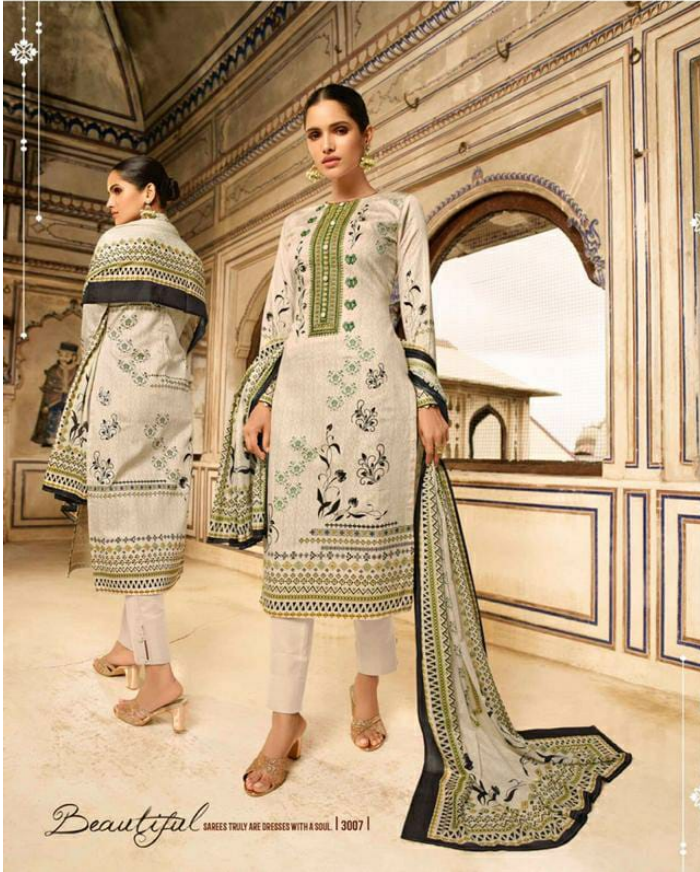

Beautiful | DRESSES TRULY ARE DRESSED WITH A SOUL. | 3007 |