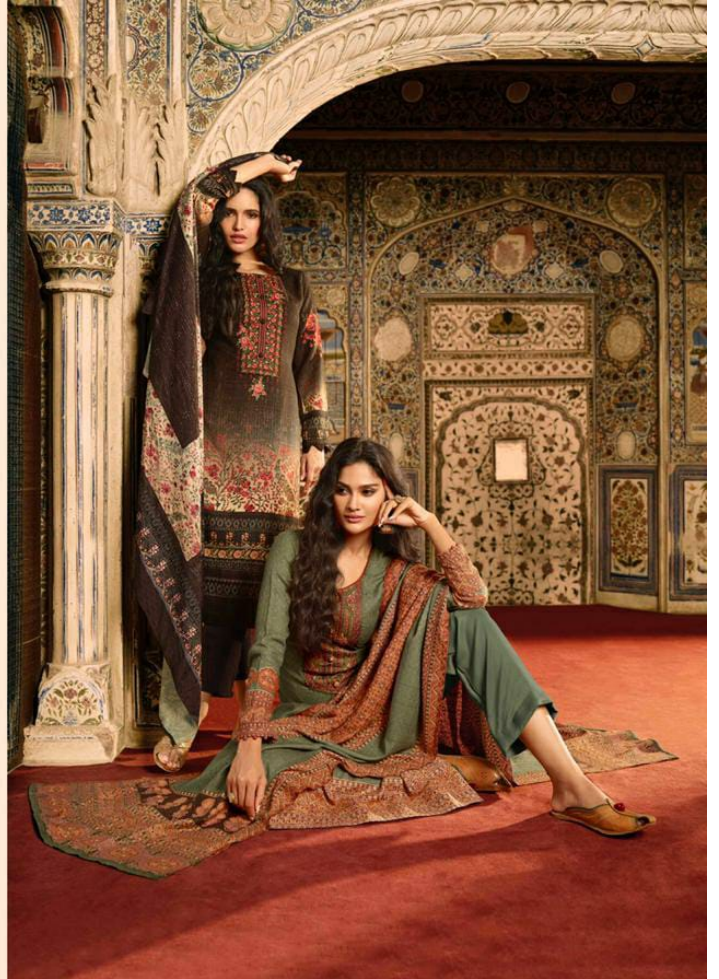

ممتاز آرٹس
MUMTAZ ARTS®
Design to Inspire

LOVE IN EVERYTHING