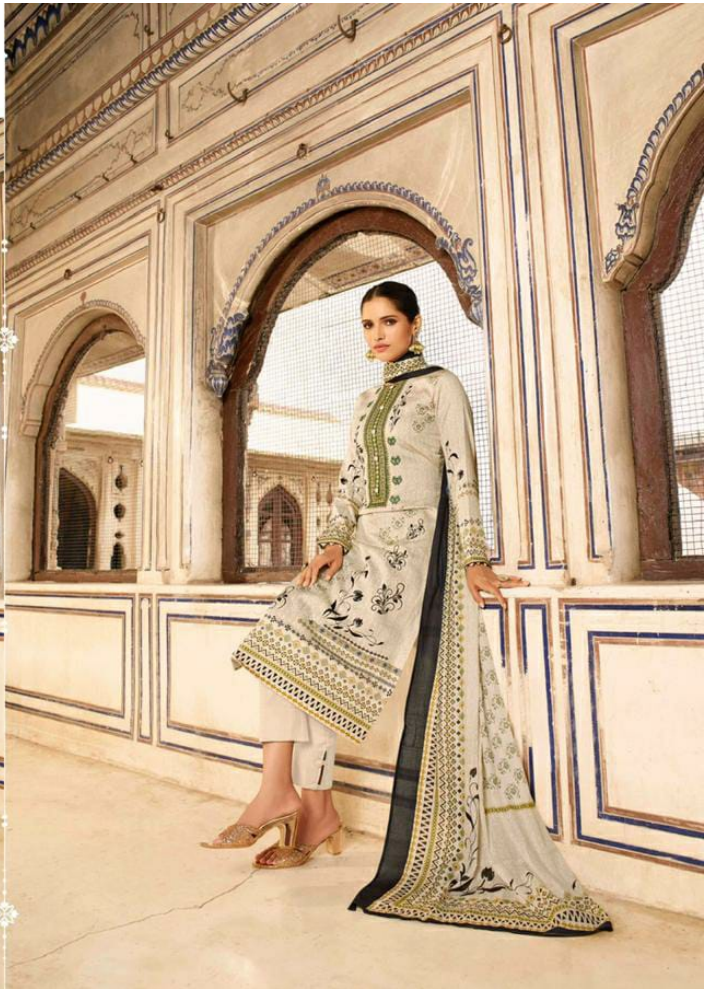

Beautiful | DRESSES TRULY ARE DRESSED WITH A SOUL. | 3007 |