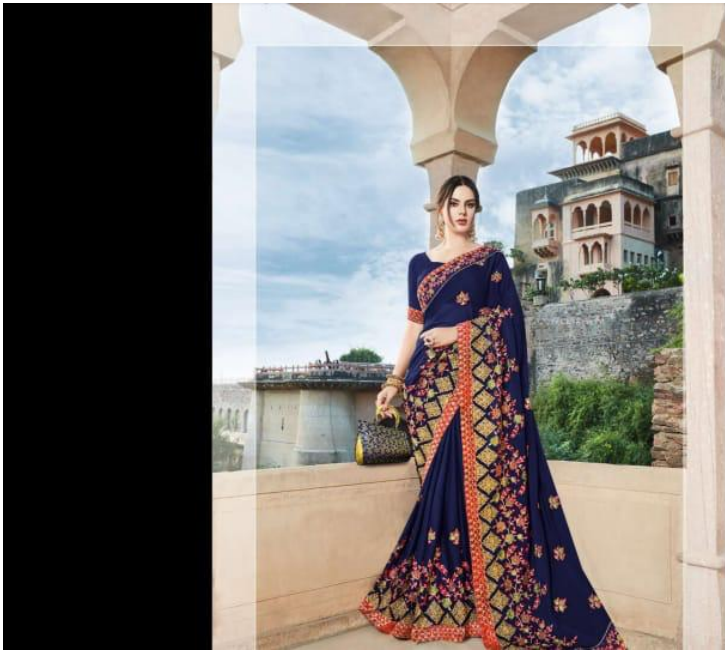

KALISTA
FASHIONS

No matter how you feel,
always get up,
dress up, and
show up.

98926

The complex block contains the brand logo at the top left. Below it are two images of the same woman in the same saree: one showing her from the side and another showing her from a full-length perspective. A circular decorative motif is positioned between the two images. The motivational quote is located at the bottom right of the block, and the number '98926' is at the bottom left.