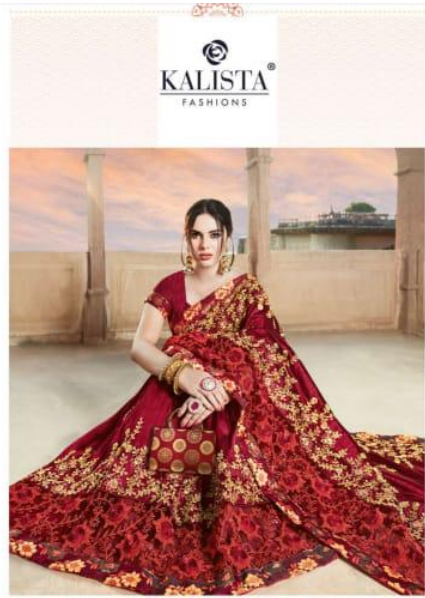

KALISTA
FASHIONS

HIGH FASHION DRAMA

98925