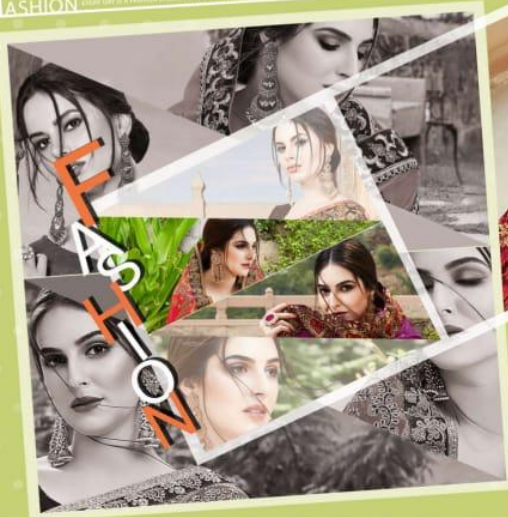

98926

The complex block contains the brand logo at the top left. Below it are two images of the same woman in the same saree: one showing her from the side and another showing her from a full-length perspective. A circular decorative motif is positioned between the two images. The motivational quote is located at the bottom right of the block, and the number '98926' is at the bottom left.

  
**MAGNIFICENT LOOK**  
*Be beautiful with an magnificent look design and colorful collection*  
98931

98928

**RAVISHING CHIR**

Bloom around with fluttering sails in the sails of pretty love and chir.

F  
ASHION FOR THE 4 SEASONS WITH THE WORLD'S COLOR SENSATION