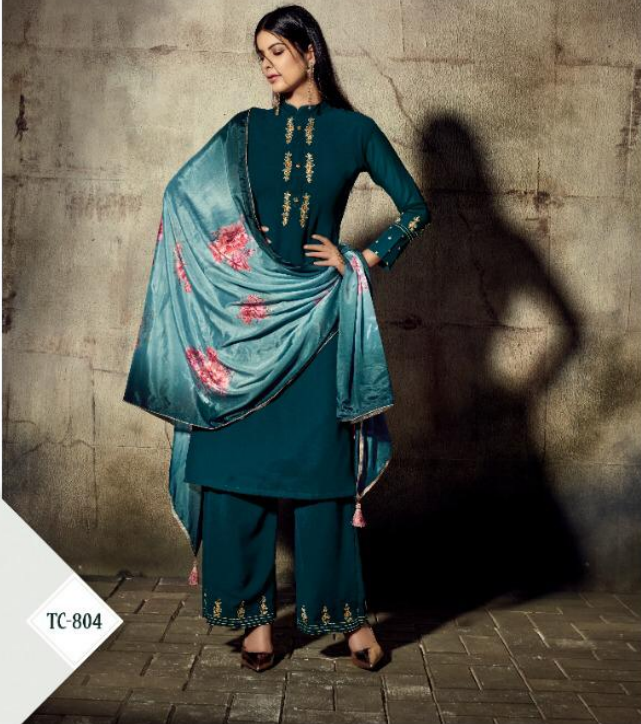

TUCUTE

TC-806

TUCUTE

TC-804

Design No.	PROUDUCT NAME	Rate
TC-801	TUCUTE	1199
TC-802	TUCUTE	1199
TC-803	TUCUTE	1199
TC-804	TUCUTE	1199
TC-805	TUCUTE	1199
TC-806	TUCUTE	1199

TOTAL KURTI: 06 FULL SET AMOUNT: 7194 AVG. AMOUNT :-1199
=====

(FULLY STITCHED)

TOP : GEORGETTE WITH INNER

PALAZZO : GEORGETTE WITH INNER

DUPATTA : PURE CHINON WITH DIGITAL PRINT

SIZE :-M,L,XL,XXL

TC-803

TUCUTE

TUCUTE