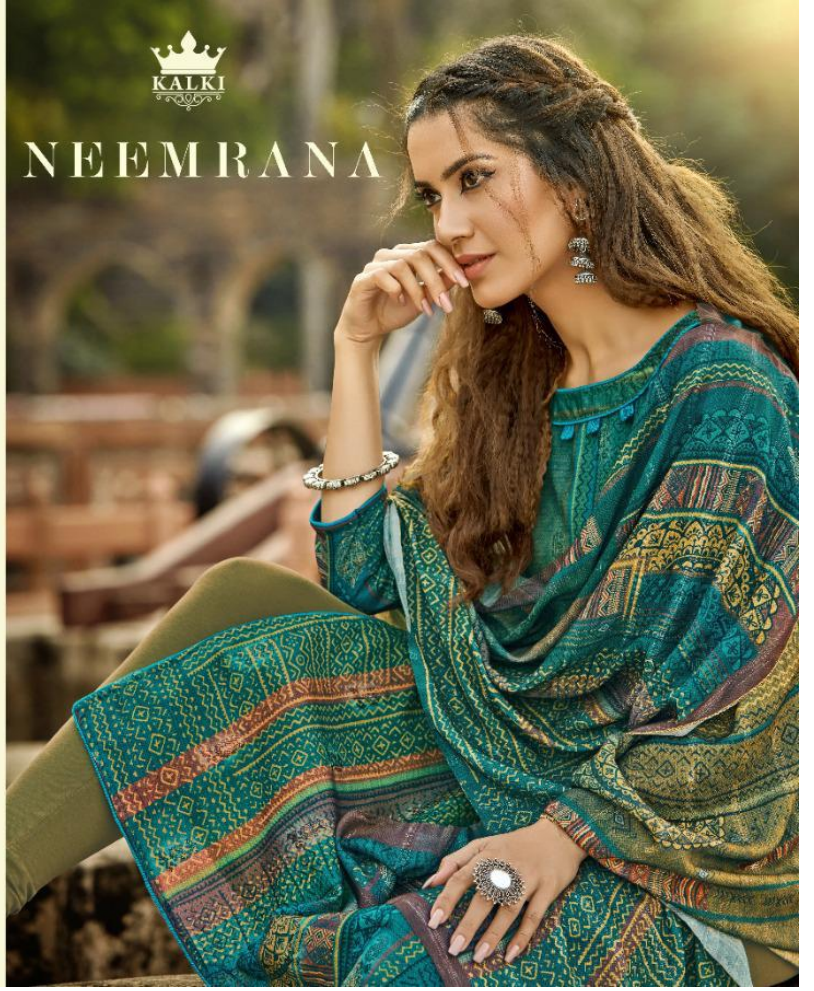

NEEMRANA

TOP

PURE 2.40/20 PASHMINA DIGITAL PRINT

BOTTOM

PURE 2.40/20 PASHMINA SOLID

DUPATTA

PURE TWISTED PASHMINA WITH LUREX

RATE

TOTAL SUITS - 06

RS- 975