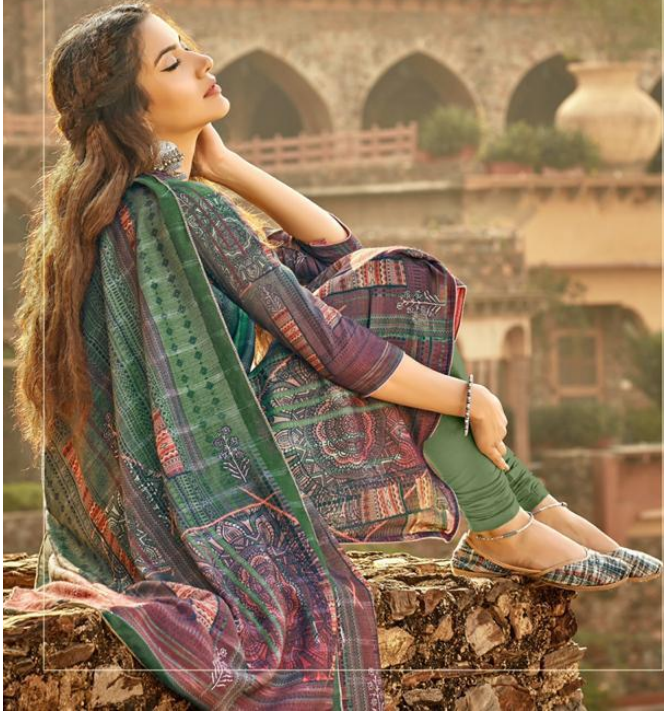

an EPIC tale