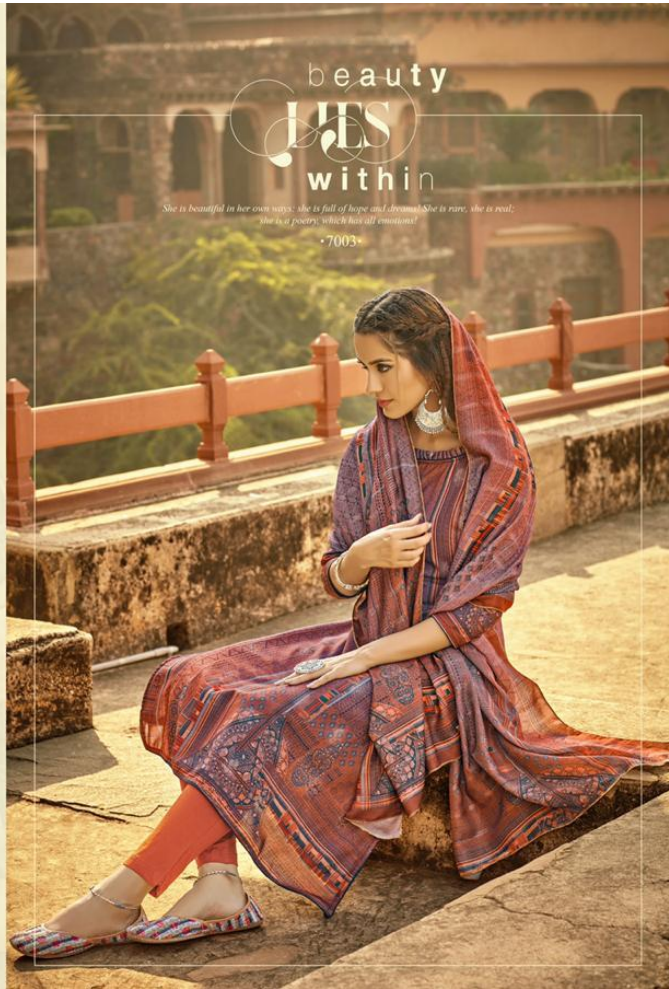

beauty
LIES
within

•7003•