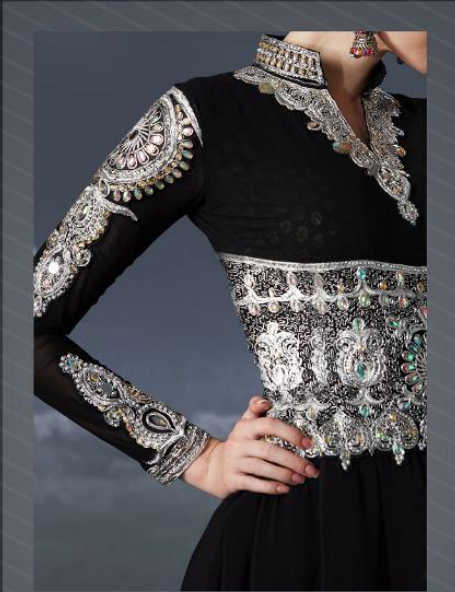

Senhora
DRESSES
☆☆☆