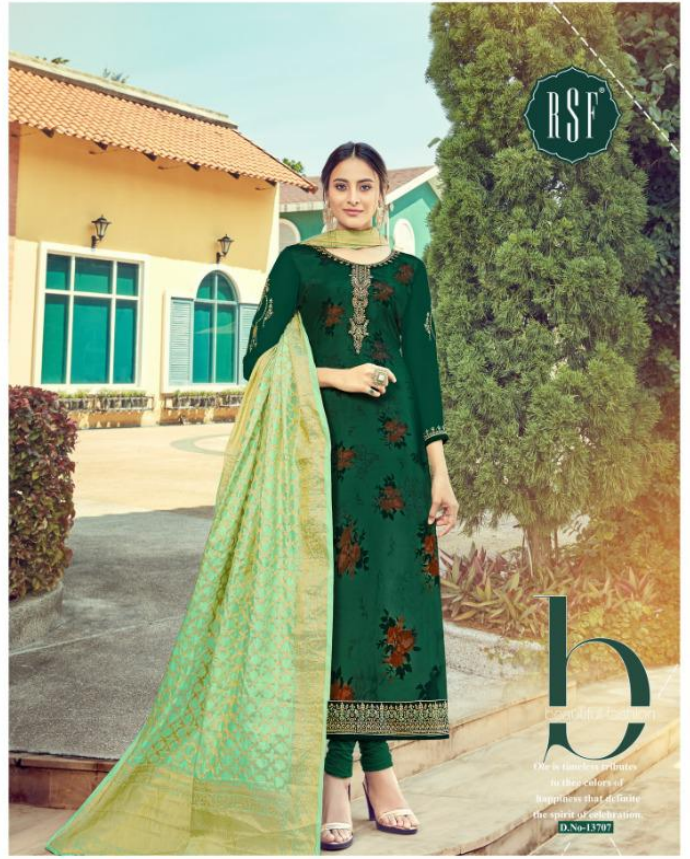

RSF

Wonderful shades  
reversible crepe silk exquisite  
embrags brocade to create  
an masterpiece  
D.No-13702

D.No-13701

Email  
riddhisiddhifashion736rf@gmail.com

Website  
www.riddhisiddhifashion.in  
www.tanishkfashion.com

D.No-13707

D.No-13708

رولیکٹن  
**ROLEX**  
رولیکٹن

VOL : 7

natural glory

Flaunt the latest from our-sensuous collection  
It's true indulgence

**S**  
sparkling desire

this stunning & glamour collection by included  
trendy saris in vibrant yet attractive.