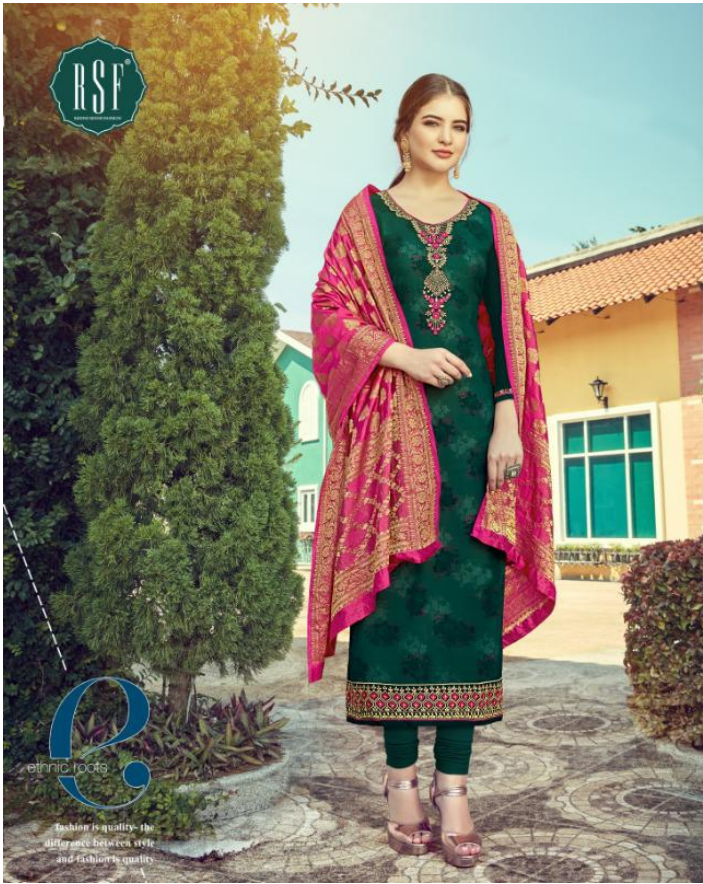

RSF

Wonderful shades  
reversible crepe silk exquisite  
embrags brocade to create  
an masterpiece  
D.No-13702

D.No-13701

Email  
riddhisiddhifashion736rf@gmail.com

Website  
www.riddhisiddhifashion.in  
www.tanishkfashion.com