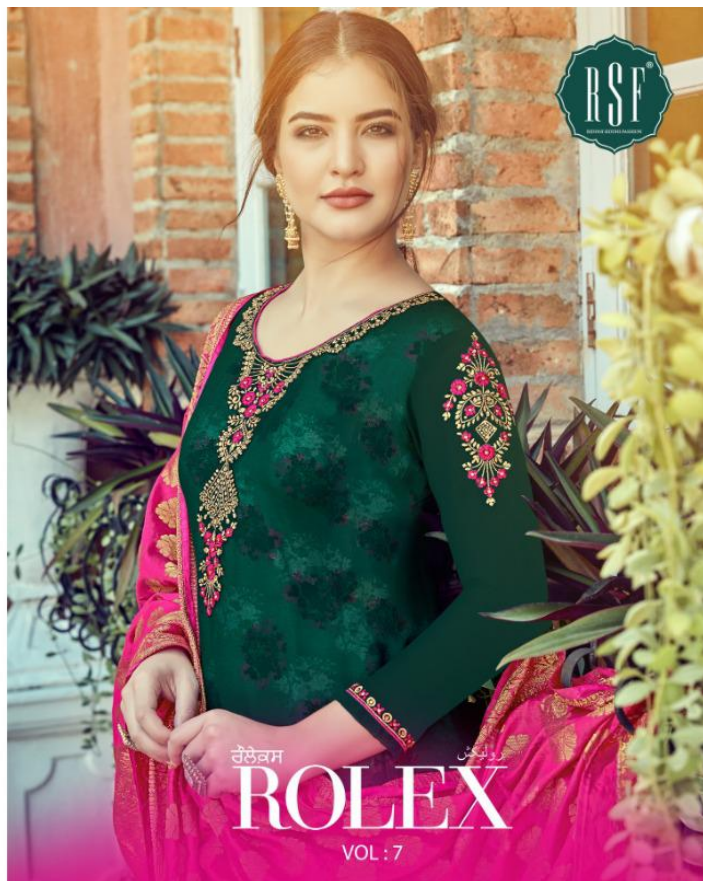

Email
riddhisiddhifashion736rf@gmail.com

Follow on
Instagram
Rsf_Tanishkfashion

Like on
Facebook
riddhisiddhifashion.rf