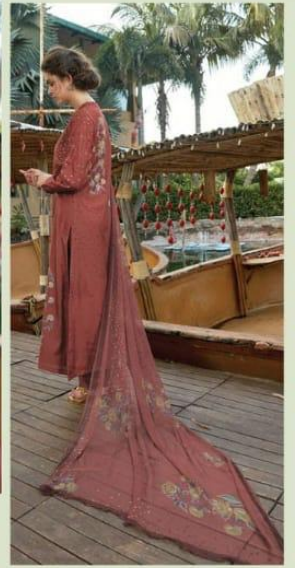

DESIGN NO. 972