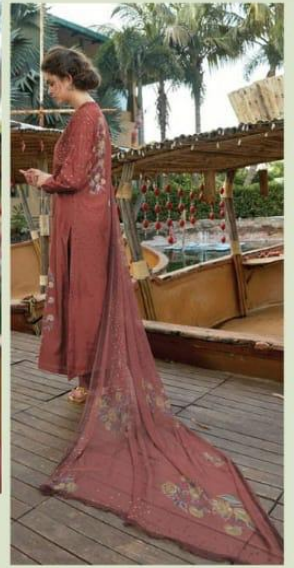

DESIGN NO. 972