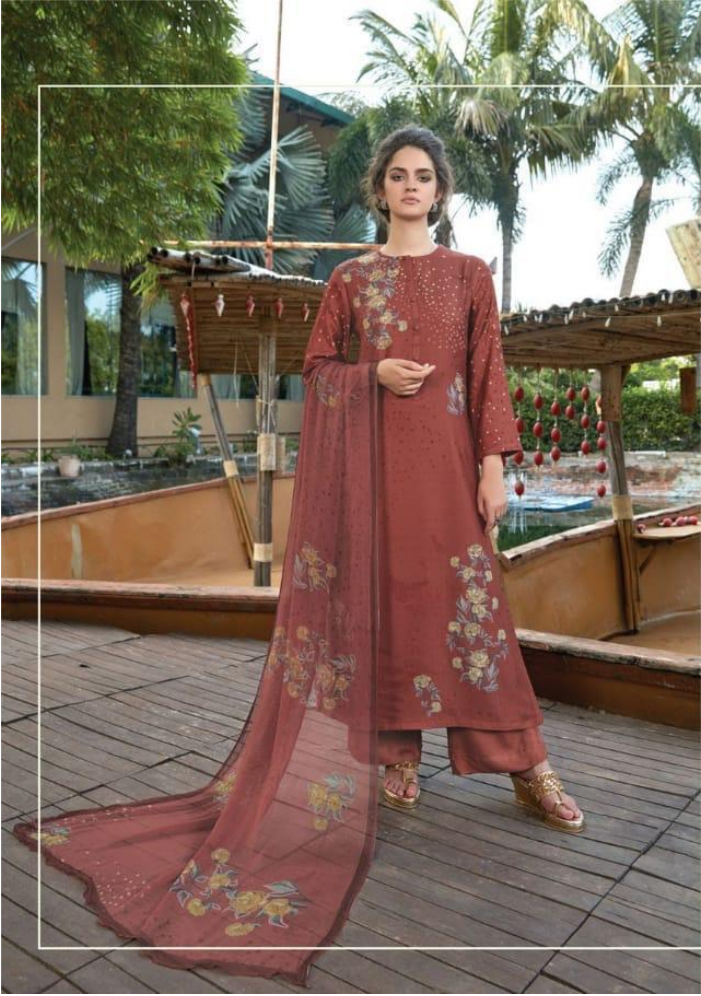

DESIGN NO. 972