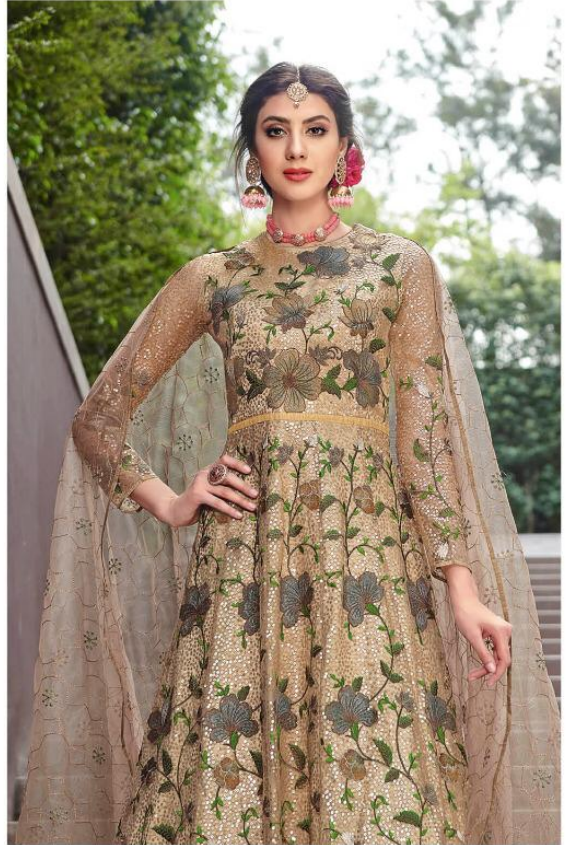

Bela FASHION

Design No. 1640

Design No. 1642

Design No. 1644

Design No. 1646

Design No. 1646

Bela FASHION

Design# 1638 Price : 4050/-