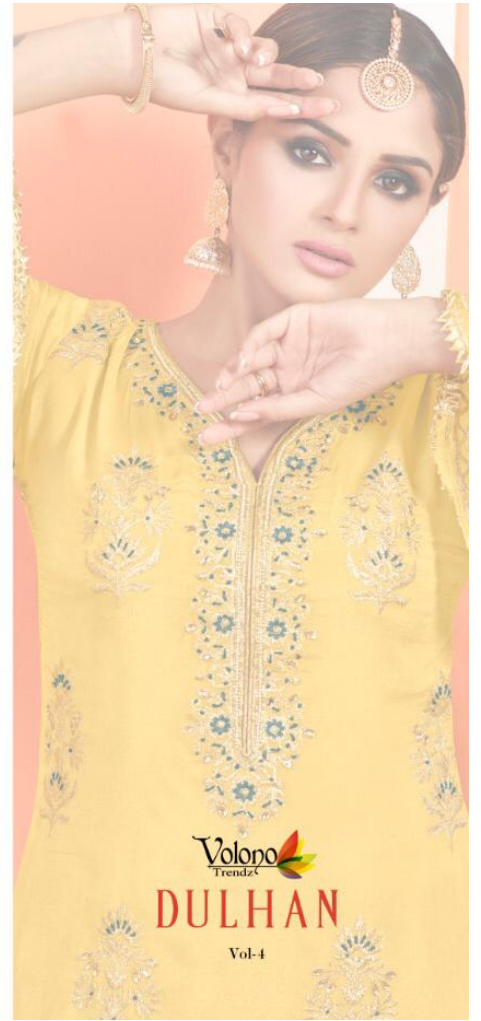

Volano
Trendz

GODDESS OF TRADITION

She represents all that is fruitful and reliable about the world. She excites
in ageless presence and a wonder that spans generations. Her charm only
grows with the passing of the ages, much like time.

4005

Volano
Trendz

GODDESS OF TRADITION

She represents all that is fruitful and reliable about the world. She exudes an ageless presence and a wonder that spans generations. Her charm only grows with the passing of the ages, much like time.

4004

4005

4006

She represents all that is fruitful and virtuous about the world. She radiates an ageless presence and a wonder that spans generations, her charm only grows with the passing of the ages, much like time.