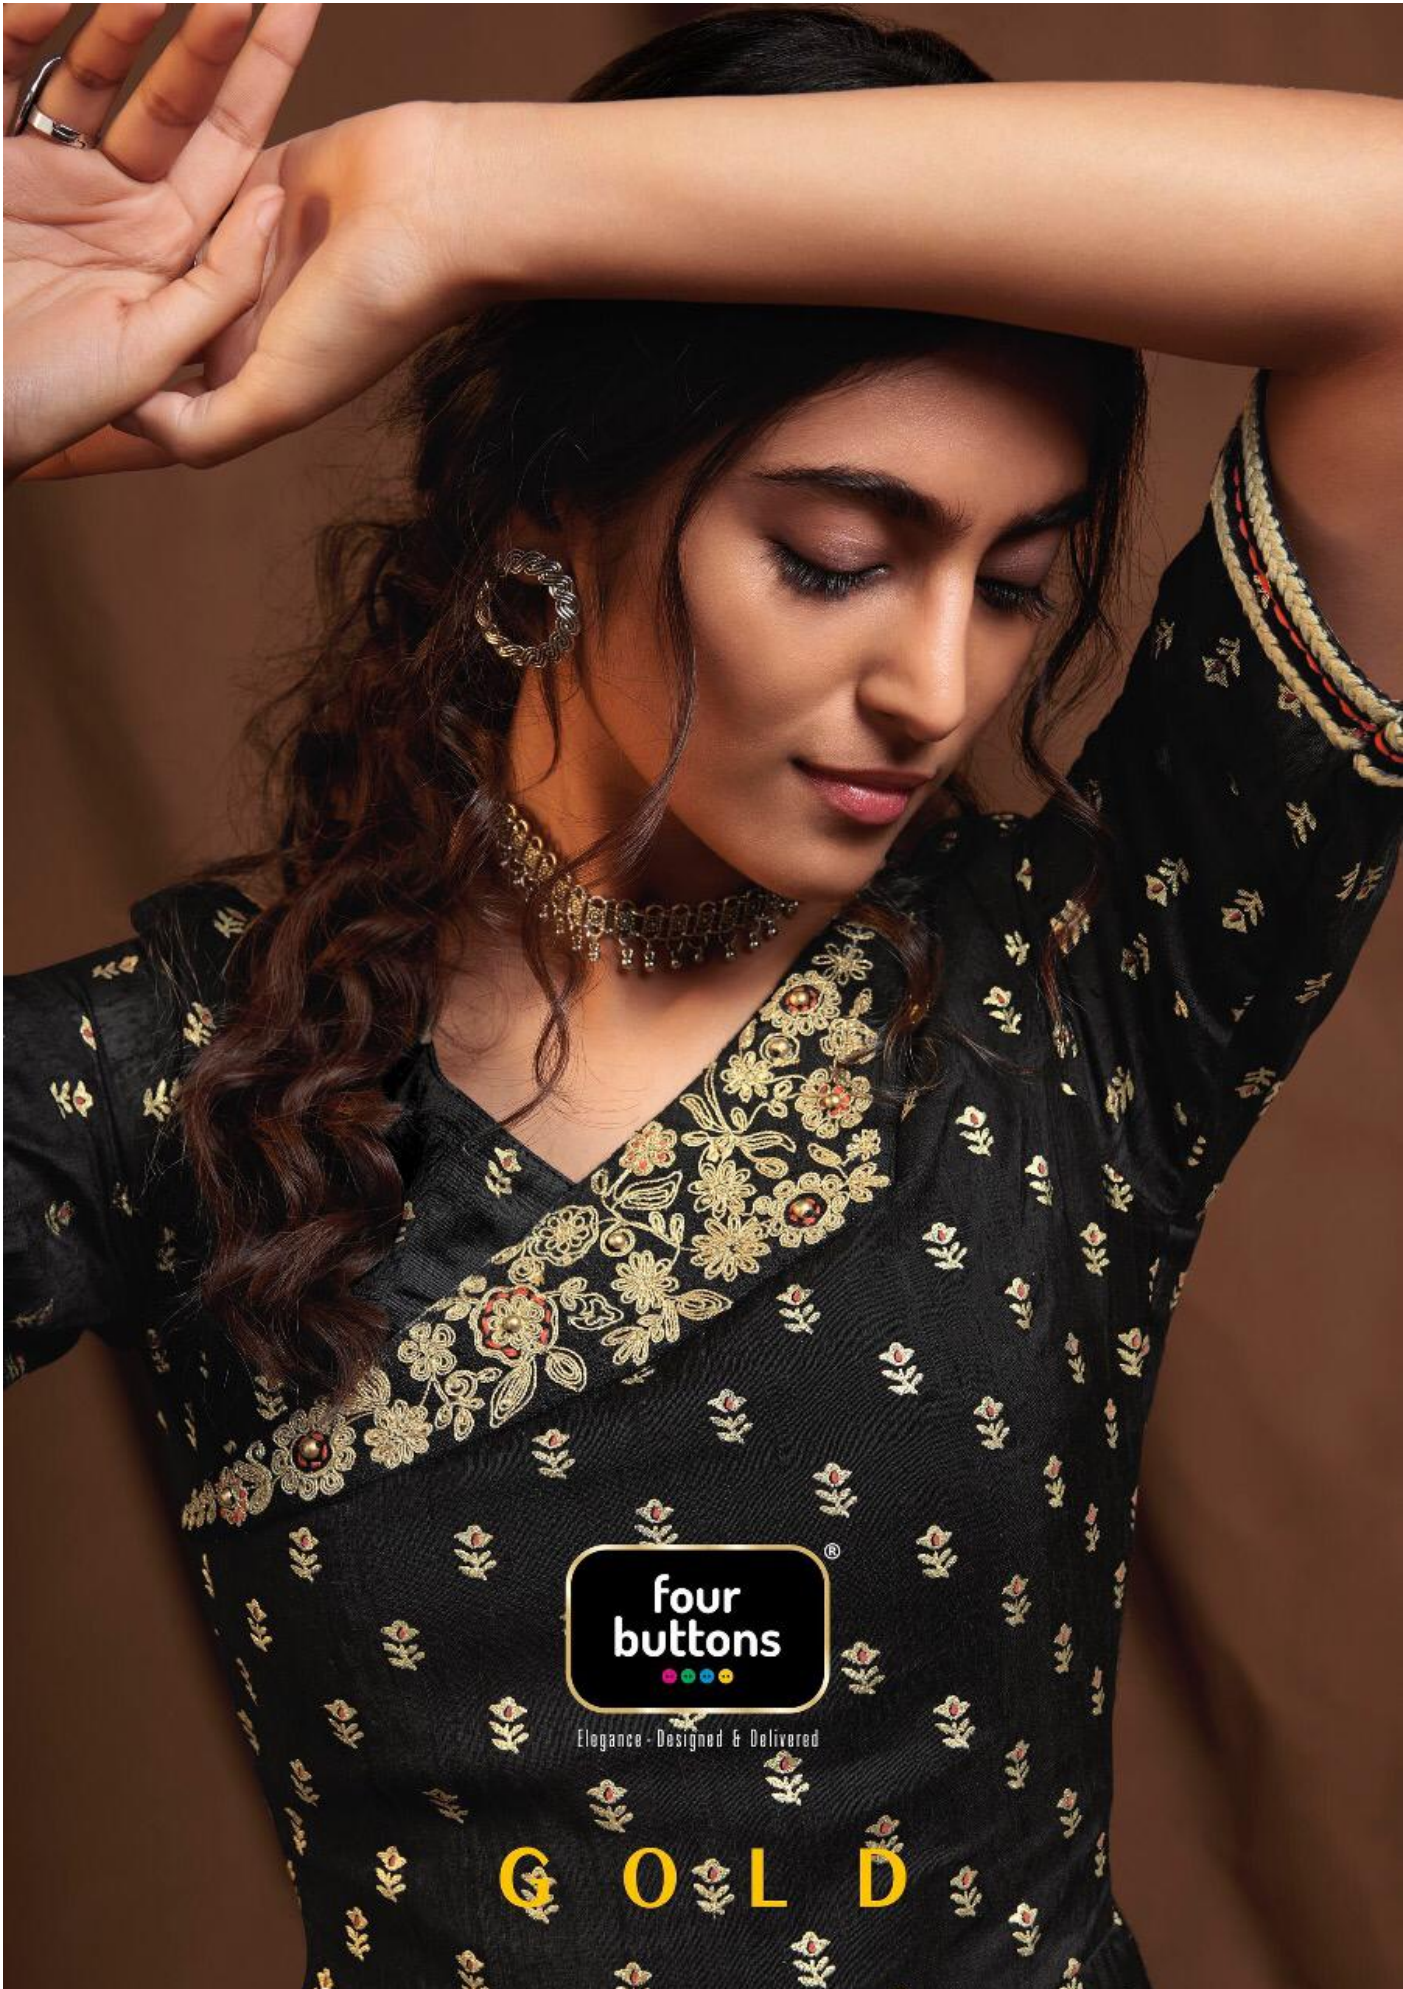

**four
buttons**[®]
●●●●

Elegance - Designed & Delivered

G O L D

**four
buttons**
●●●●

Elegance - Designed & Delivered

G O L D

D. NO	PRODUCT DETAIL
1351	Heavy Embroidery And Leather Gold Foil On Silk Slub
1352	Heavy Embroidery And Leather Gold Foil On Silk Slub
1353	Heavy Embroidery And Leather Gold Foil On Silk Slub
1354	Heavy Embroidery And Leather Gold Foil On Silk Slub
1355	Heavy Embroidery And Leather Gold Foil On Silk Slub

LENGTH : 55 INCHES

SIZES	M	L	XL	XXL	XXXL
(IN INCHES)	38	40	42	44	46

four
buttons
Elegance - Resilient & Enduring

1354

1351

four
buttons

Elegance - Enigma & Enlivened

1353