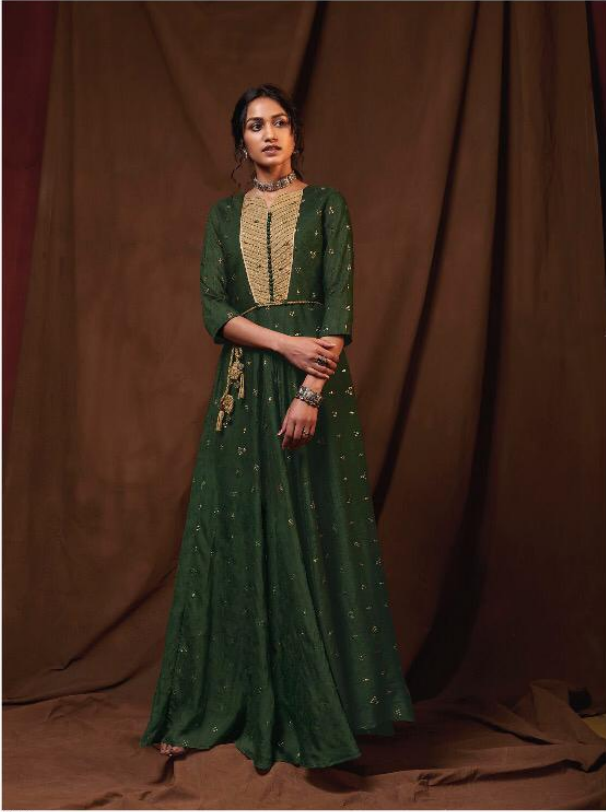

**four  
buttons**<sup>®</sup>  
●●●●

Elegance - Designed & Delivered

**G O L D**

four  
buttons®

Elegance - Designed & Delivered

G O L D

D. NO	PRODUCT DETAIL
1351	Heavy Embroidery And Leather Gold Foil On Silk Slub
1352	Heavy Embroidery And Leather Gold Foil On Silk Slub
1353	Heavy Embroidery And Leather Gold Foil On Silk Slub
1354	Heavy Embroidery And Leather Gold Foil On Silk Slub
1355	Heavy Embroidery And Leather Gold Foil On Silk Slub

LENGTH : 55 INCHES

SIZES	M	L	XL	XXL	XXXL
(IN INCHES)	38	40	42	44	46

four  
buttons  
Elegance - Resilient & Enduring

1354

1351

four  
buttons

Elegance - Enigma & Enlivened

1353