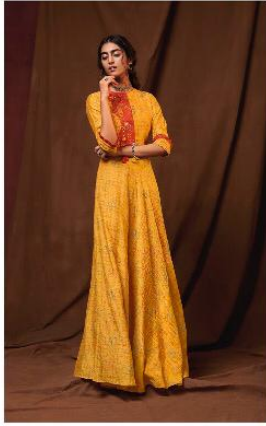

**four
buttons**[®]
●●●●

Elegance - Designed & Delivered

G O L D

**four
buttons**
●●●●

Elegance - Designed & Delivered

G O L D

D. NO	PRODUCT DETAIL
1351	Heavy Embroidery And Leather Gold Foil On Silk Slub
1352	Heavy Embroidery And Leather Gold Foil On Silk Slub
1353	Heavy Embroidery And Leather Gold Foil On Silk Slub
1354	Heavy Embroidery And Leather Gold Foil On Silk Slub
1355	Heavy Embroidery And Leather Gold Foil On Silk Slub

LENGTH : 55 INCHES

SIZES	M	L	XL	XXL	XXXL
(IN INCHES)	38	40	42	44	46

four
buttons
Elegance - Resilient & Enduring

1354

1351

four
buttons

Elegance - Enigma & Enlivened

1353

**four
buttons**
●●●●

Elegance - Designed & Delivered

G O L D

1352

1351

1354

1355

1352