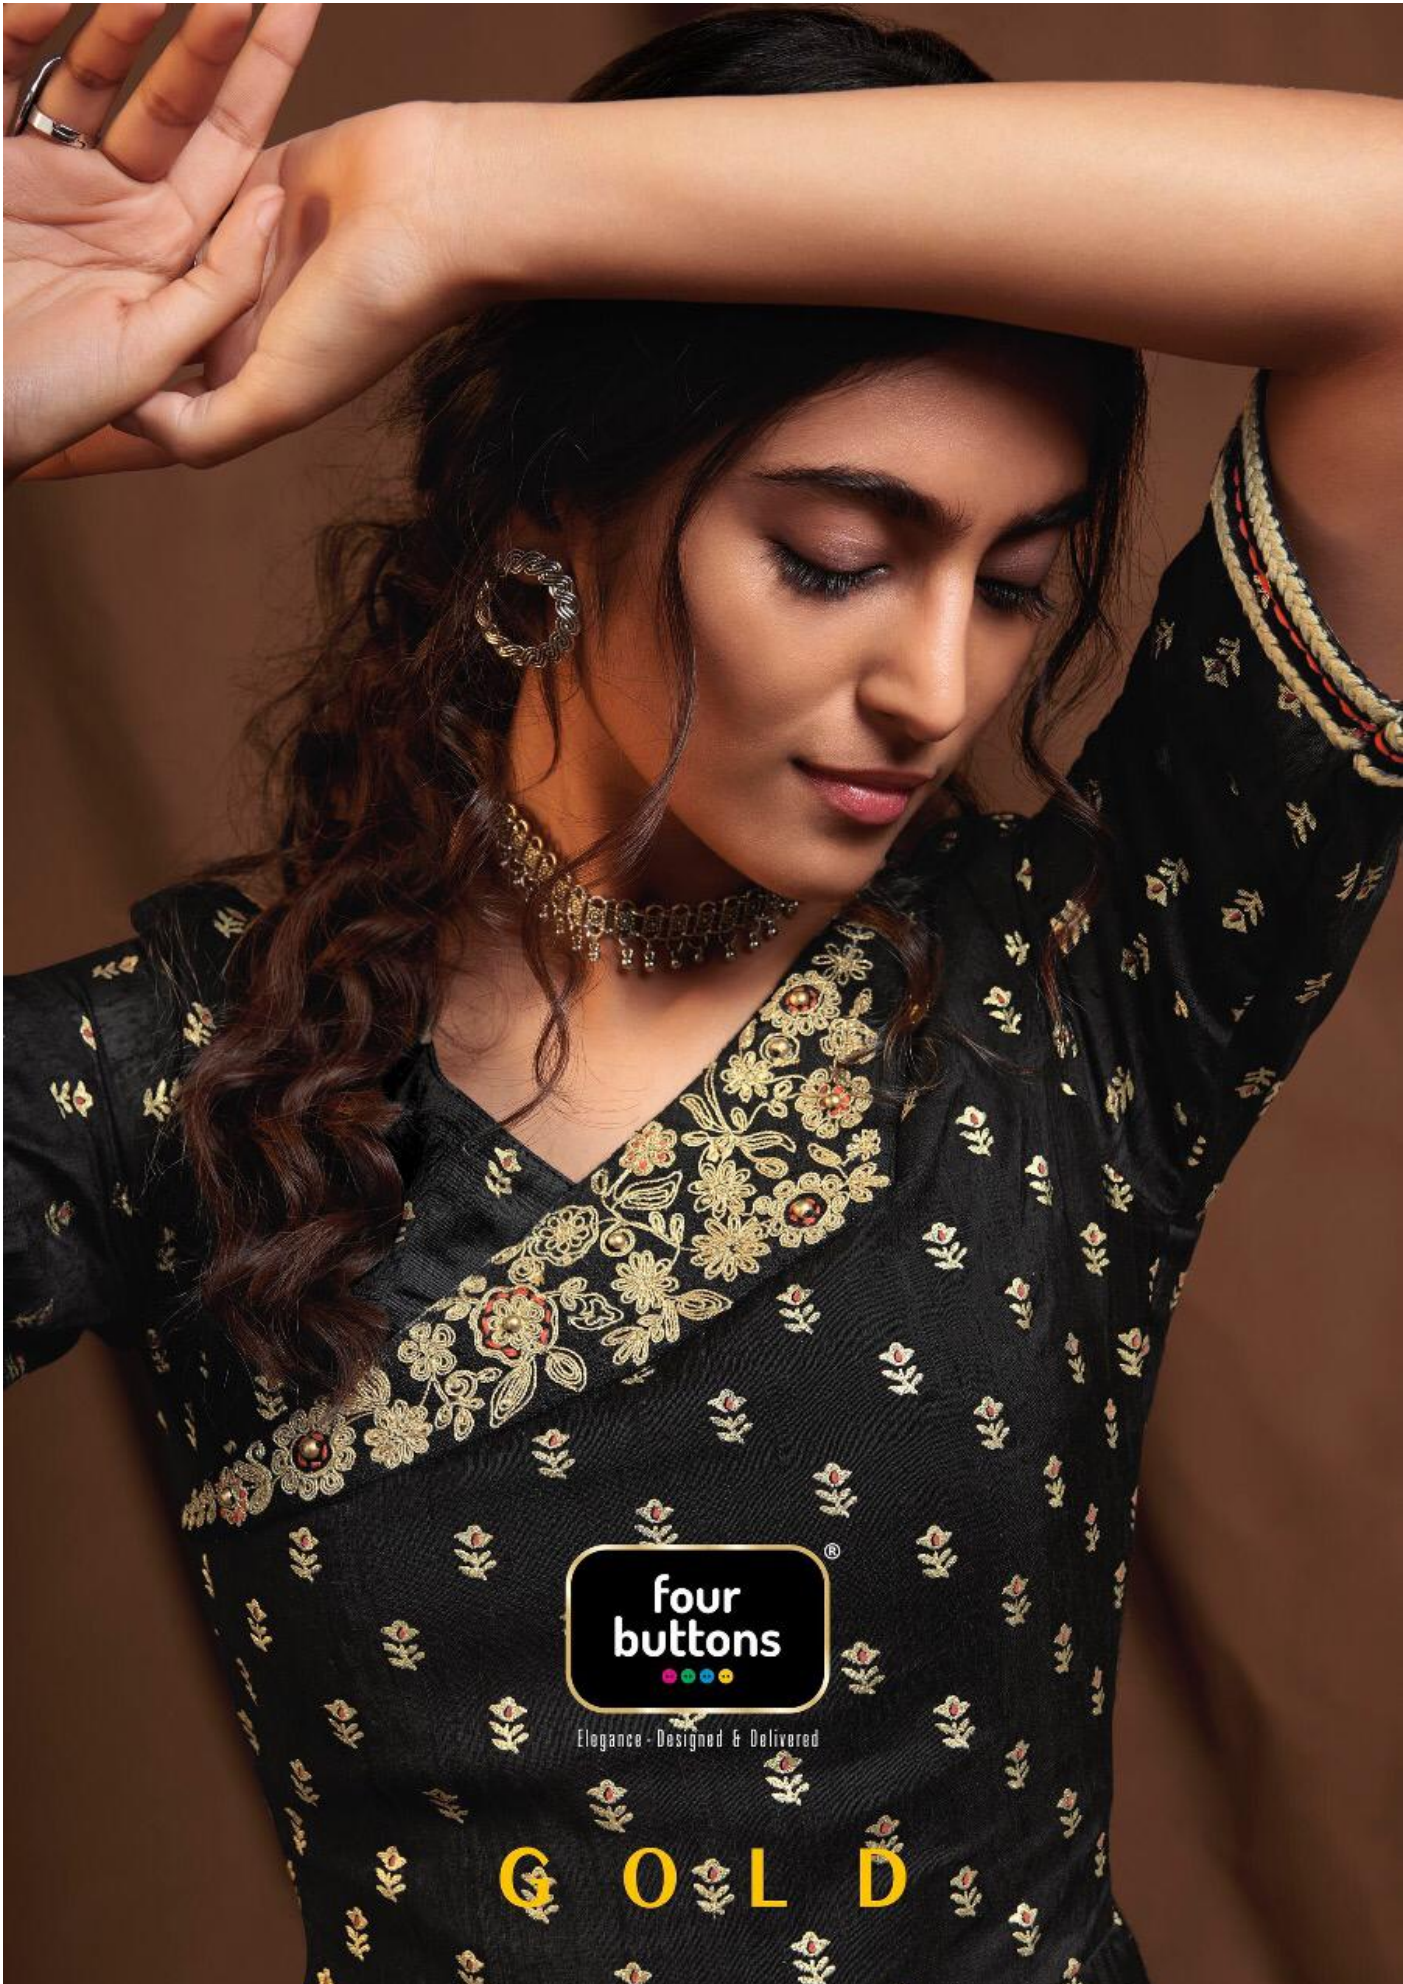

**four  
buttons**<sup>®</sup>  
●●●●

Elegance - Designed & Delivered

**G O L D**

four  
buttons®

Elegance - Designed & Delivered

G O L D

D. NO	PRODUCT DETAIL
1351	Heavy Embroidery And Leather Gold Foil On Silk Slub
1352	Heavy Embroidery And Leather Gold Foil On Silk Slub
1353	Heavy Embroidery And Leather Gold Foil On Silk Slub
1354	Heavy Embroidery And Leather Gold Foil On Silk Slub
1355	Heavy Embroidery And Leather Gold Foil On Silk Slub

LENGTH : 55 INCHES

SIZES	M	L	XL	XXL	XXXL
(IN INCHES)	38	40	42	44	46

four  
buttons  
Elegance - Resilient & Enduring

1354

1351

four  
buttons

Elegance - Enigma & Enlivened

1353