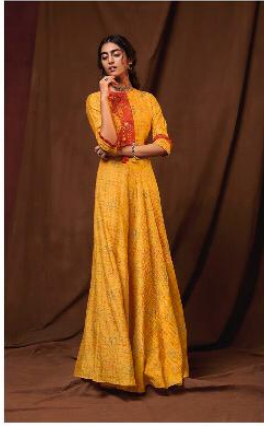

**four  
buttons**<sup>®</sup>  
●●●●

Elegance - Designed & Delivered

**G O L D**

four  
buttons®

Elegance - Designed & Delivered

G O L D

D. NO	PRODUCT DETAIL
1351	Heavy Embroidery And Leather Gold Foil On Silk Slub
1352	Heavy Embroidery And Leather Gold Foil On Silk Slub
1353	Heavy Embroidery And Leather Gold Foil On Silk Slub
1354	Heavy Embroidery And Leather Gold Foil On Silk Slub
1355	Heavy Embroidery And Leather Gold Foil On Silk Slub

LENGTH : 55 INCHES

SIZES	M	L	XL	XXL	XXXL
(IN INCHES)	38	40	42	44	46

four  
buttons  
Elegance - Resilient & Enduring

1354

1351

four  
buttons

Elegance - Enigma & Enlivened

1353

**four  
buttons**  
●●●●

Elegance - Designed & Delivered

**G O L D**

1352

1351

1354

1355

1352