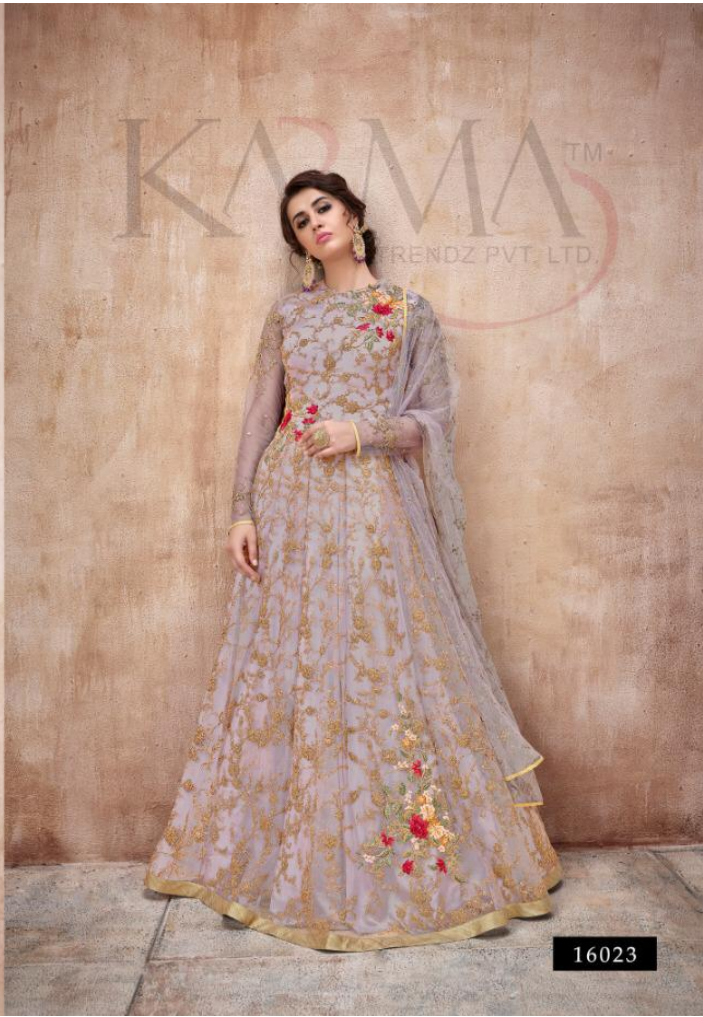

16023-B

16023-C

16023-D

KARMATM
TRENDZ PVT. LTD.

KARMA™
TRENDZ PVT. LTD.

Design No.	Description	RATE
16023	Net Embroided Anarkali Suit & Net Embroided Dupatta With Stone Work.	3960
16023-A	Net Embroided Anarkali Suit & Net Embroided Dupatta With Stone Work.	3960
16023-B	Net Embroided Anarkali Suit & Net Embroided Dupatta With Stone Work.	3960
16023-C	Net Embroided Anarkali Suit & Net Embroided Dupatta With Stone Work.	3960
16023-D	Net Embroided Anarkali Suit & Net Embroided Dupatta With Stone Work.	3960