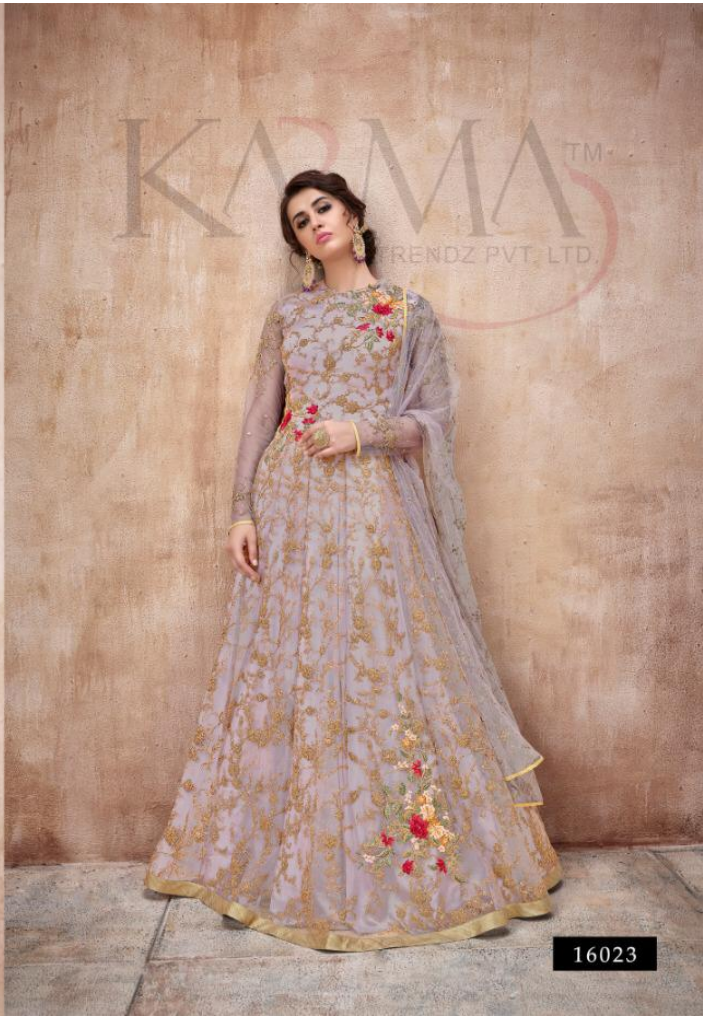

16023-B

16023-C

16023-D

KARMA
TRENDZ PVT. LTD.

KARMA™
TRENDZ PVT. LTD.

Design No.	Description	RATE
16023	Net Embroided Anarkali Suit & Net Embroided Dupatta With Stone Work.	3960
16023-A	Net Embroided Anarkali Suit & Net Embroided Dupatta With Stone Work.	3960
16023-B	Net Embroided Anarkali Suit & Net Embroided Dupatta With Stone Work.	3960
16023-C	Net Embroided Anarkali Suit & Net Embroided Dupatta With Stone Work.	3960
16023-D	Net Embroided Anarkali Suit & Net Embroided Dupatta With Stone Work.	3960