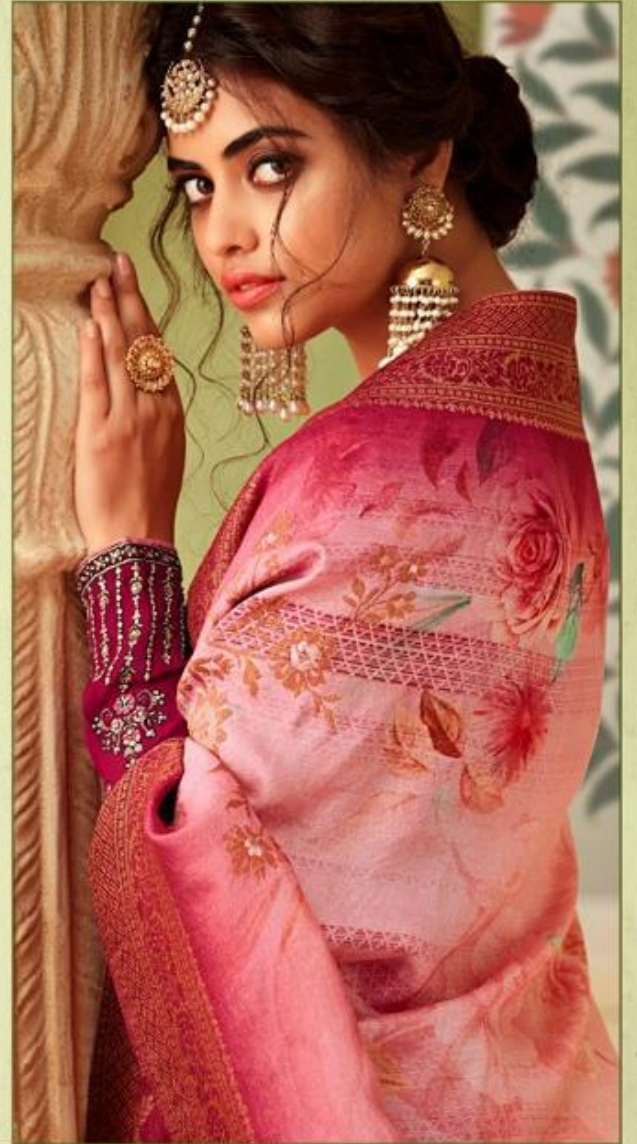

SIMAR®

10701

AESTHETIC

The elegant attire is classy and sophisticated,
shone in this dazzling dress.