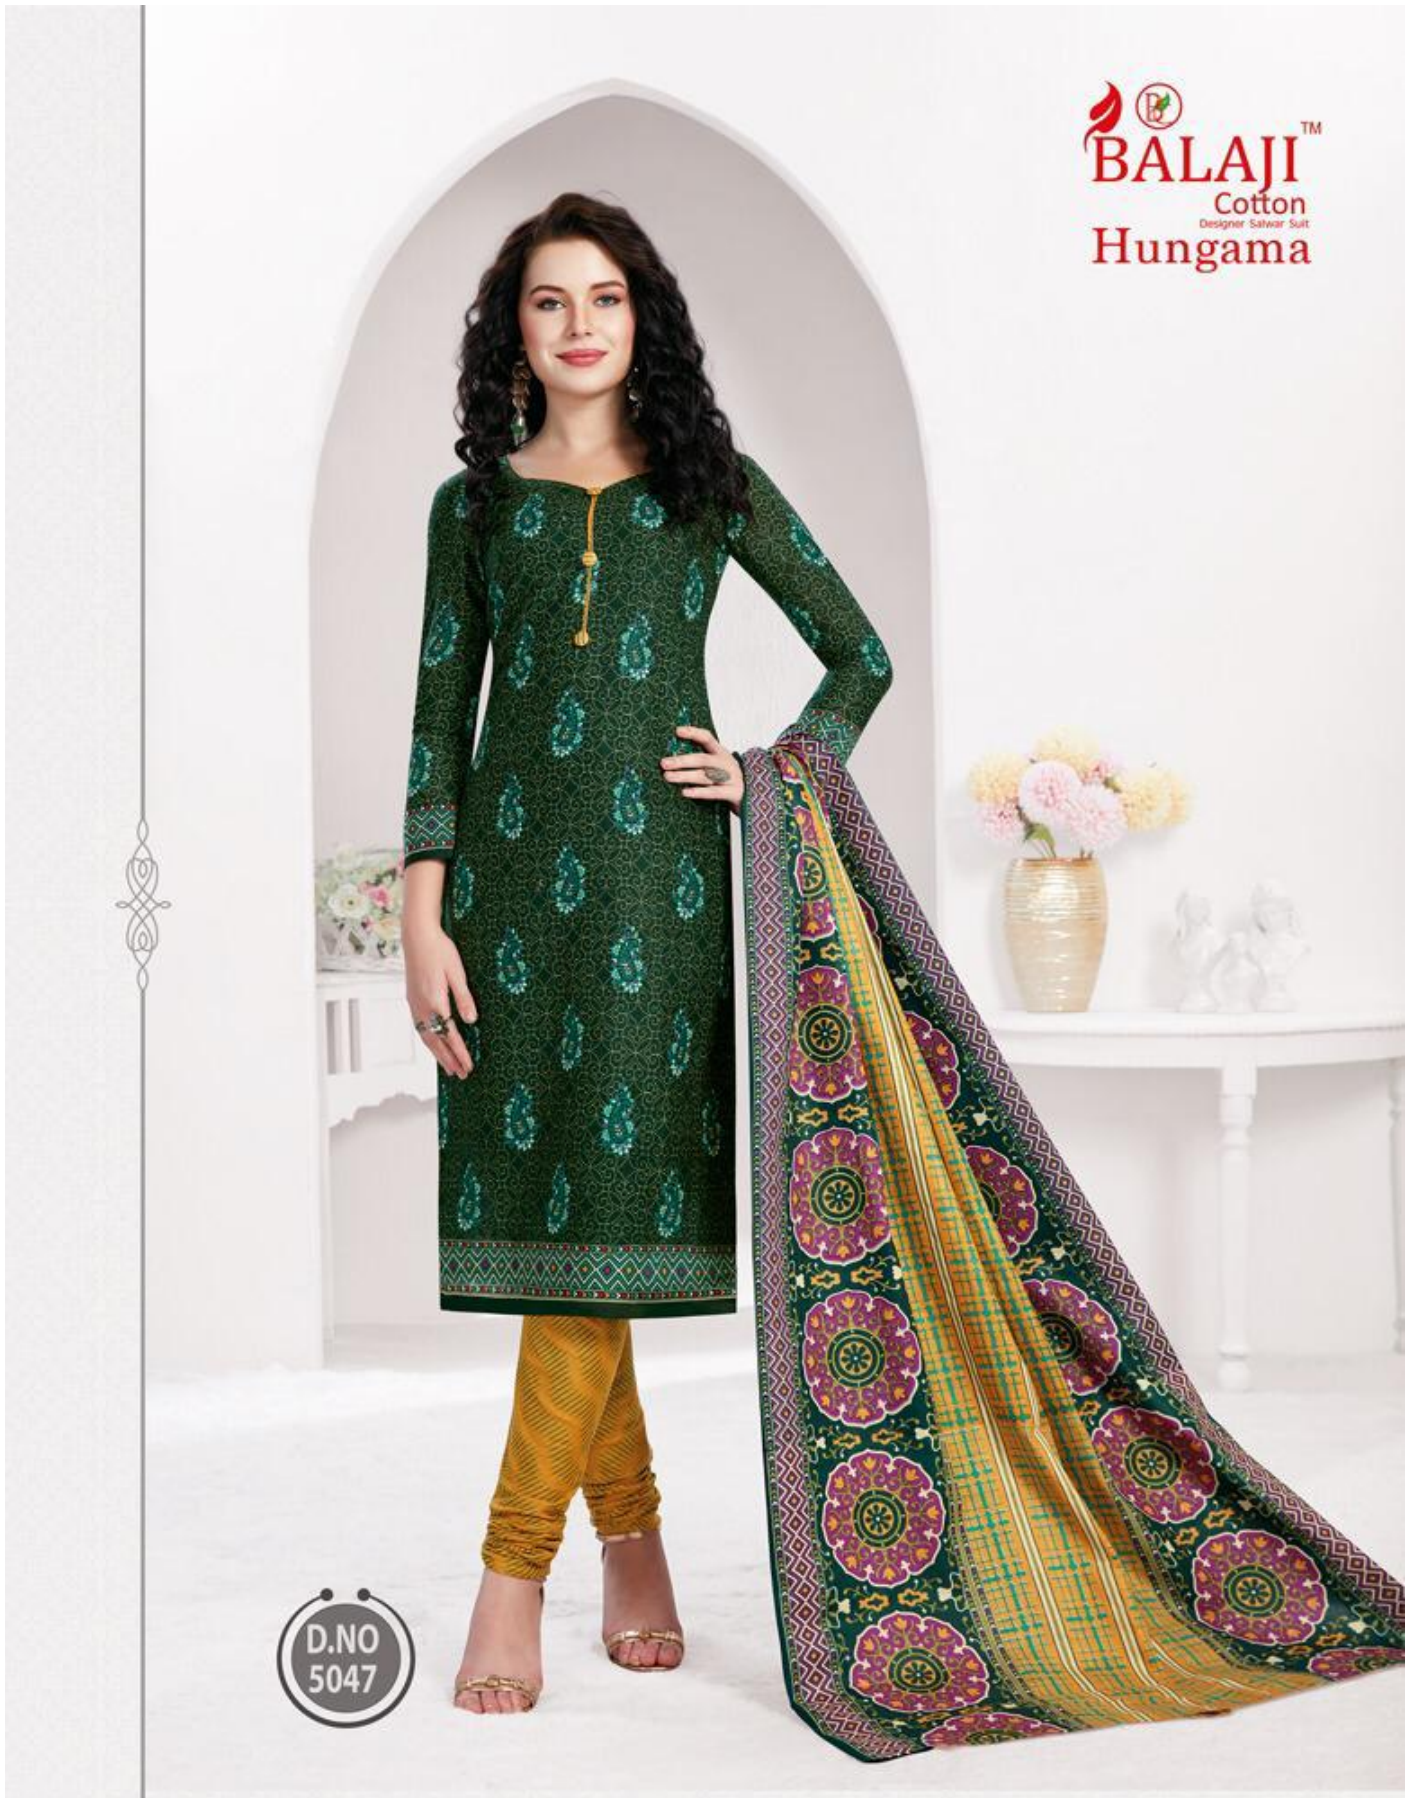

BALAJI^{TM}
Cotton
Designer Saree Suit
Hungama

D.NO
5047