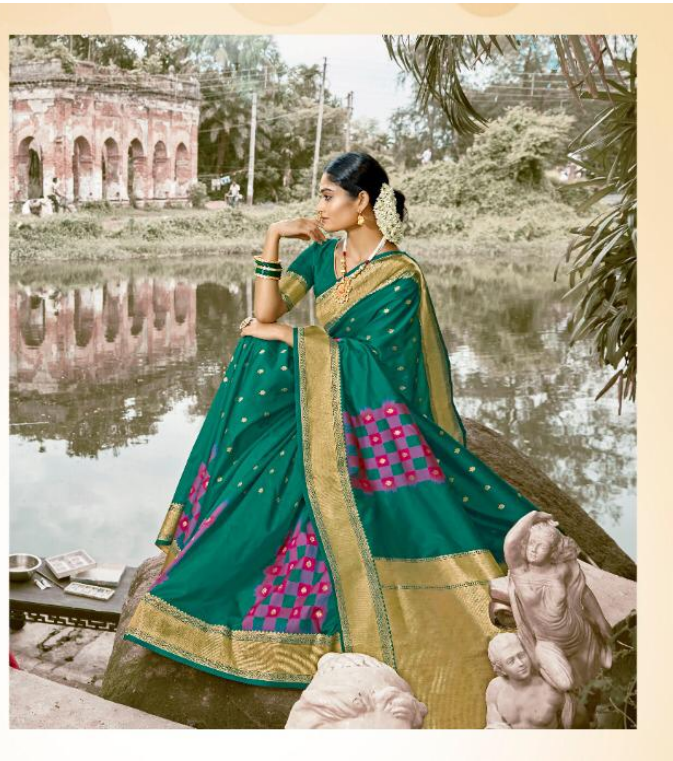

SHRAVANTI

LIFESTYLE
All-India 9601 9311 Company SAREES

SHRAVANTI

LIFESTYLE
All-India 9601 9311 Company SAREES

LIFESTYLE
62642

LIFESTYLE
BEAUTY IS THE
PERFUME OF A
ROSE & CULTUR
E SPREADS IT

02041

62641