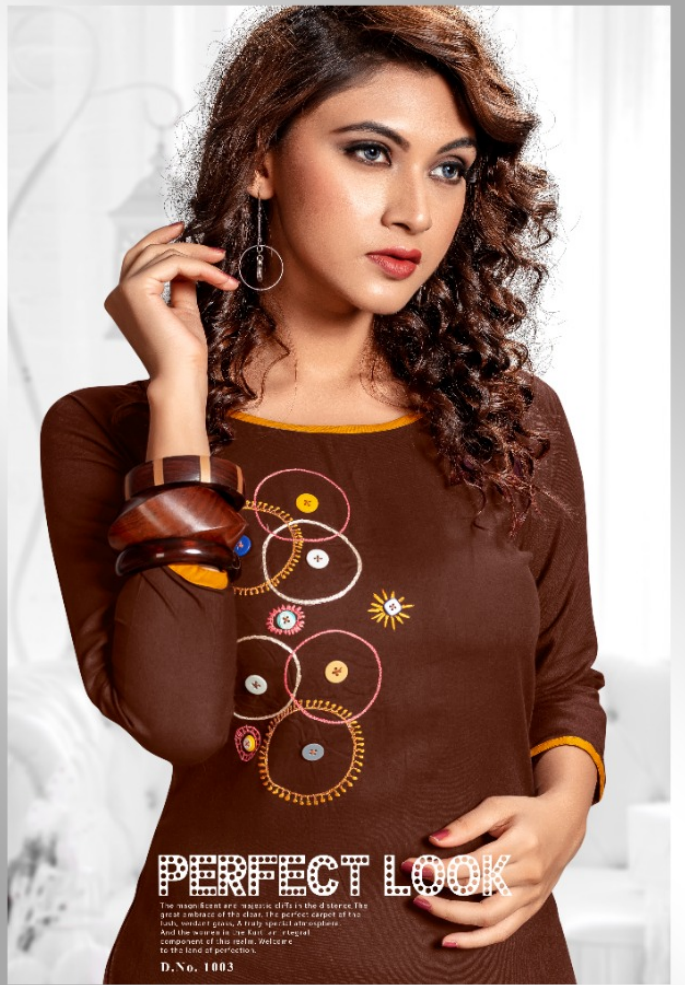

jinesh_{nx}

PERFECT LOOK

D.No. 1003