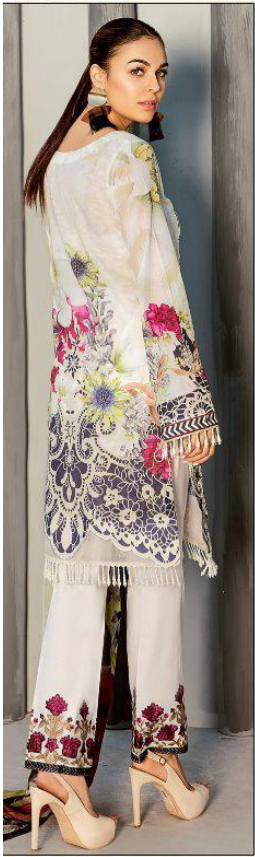

Firdous

EXCLUSIVE COLLECTION
Vol-5

D.NO.-	TOP	BOTTOM	DUPATTA	CHIFFON DUPATTA RATE	COTTON DUPATTA RATE
7001	PURE COTTON PRINT WITH HEAVY EMBROIDERY	SEMILAWN	CHIFFON / COTTON MAL MAL PRINTED	730	790
7002	PURE COTTON PRINT WITH HEAVY EMBROIDERY	SEMILAWN	CHIFFON / COTTON MAL MAL PRINTED	740	800
7003	PURE COTTON PRINT WITH HEAVY EMBROIDERY	SEMILAWN	CHIFFON / COTTON MAL MAL PRINTED	710	770
7004	PURE COTTON PRINT WITH SELF EMBROIDERY	SEMILAWN	CHIFFON / COTTON MAL MAL PRINTED	750	810
7005	PURE COTTON PRINT WITH HEAVY EMBROIDERY	SEMILAWN	CHIFFON / COTTON MAL MAL PRINTED	730	790
7006	PURE COTTON PRINT WITH HEAVY EMBROIDERY	SEMILAWN	CHIFFON / COTTON MAL MAL PRINTED	720	780

Firdous
EXCLUSIVE COLLECTION
Vol-5

Firdous
EXCLUSIVE COLLECTION
Vol-5

Firdous
EXCLUSIVE COLLECTION
Vol-5

7002

Shree
2024

Firdous
EXCLUSIVE COLLECTION
Vol-5

7006

Firdous

EXCLUSIVE COLLECTION

Vol-5

Firdous
EXCLUSIVE COLLECTION
Vol-5

Firdous
EXCLUSIVE COLLECTION
Vol-5

7001

7002

7003

7004

7005

7006

Firdous
EXCLUSIVE COLLECTION
Vol-5

7003

Firdous
EXCLUSIVE COLLECTION
Vol-5

Firdous
EXCLUSIVE COLLECTION
Vol-5