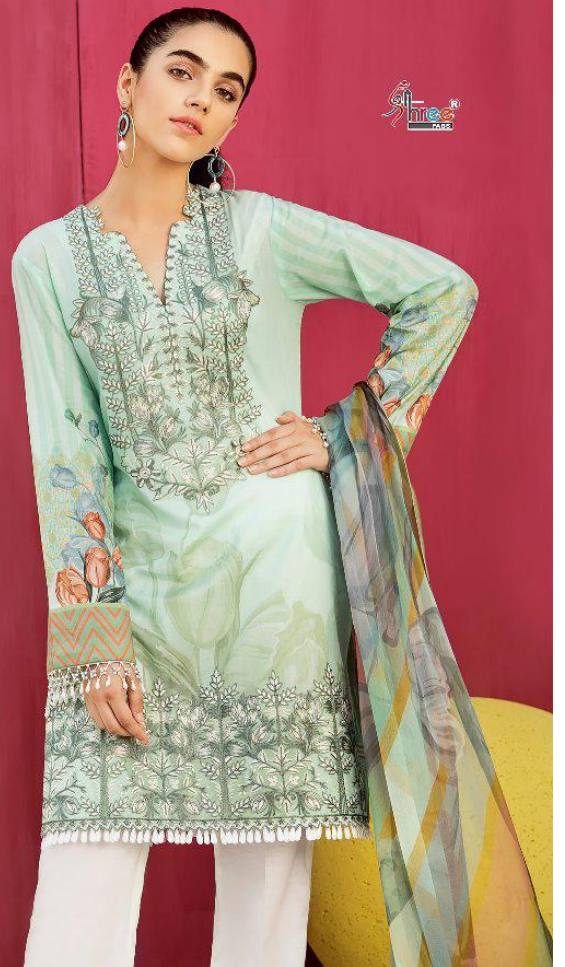

Firdous

EXCLUSIVE COLLECTION
Vol-5

D.NO.-	TOP	BOTTOM	DUPATTA	CHIFFON DUPATTA RATE	COTTON DUPATTA RATE
7001	PURE COTTON PRINT WITH HEAVY EMBROIDERY	SEMILAWN	CHIFFON / COTTON MAL MAL PRINTED	730	790
7002	PURE COTTON PRINT WITH HEAVY EMBROIDERY	SEMILAWN	CHIFFON / COTTON MAL MAL PRINTED	740	800
7003	PURE COTTON PRINT WITH HEAVY EMBROIDERY	SEMILAWN	CHIFFON / COTTON MAL MAL PRINTED	710	770
7004	PURE COTTON PRINT WITH SELF EMBROIDERY	SEMILAWN	CHIFFON / COTTON MAL MAL PRINTED	750	810
7005	PURE COTTON PRINT WITH HEAVY EMBROIDERY	SEMILAWN	CHIFFON / COTTON MAL MAL PRINTED	730	790
7006	PURE COTTON PRINT WITH HEAVY EMBROIDERY	SEMILAWN	CHIFFON / COTTON MAL MAL PRINTED	720	780

Firdous
EXCLUSIVE COLLECTION
Vol-5

Firdous
EXCLUSIVE COLLECTION
Vol-5

Firdous
EXCLUSIVE COLLECTION
Vol-5

7002

Shree
2024

Firdous
EXCLUSIVE COLLECTION
Vol-5

7006

Firdous

EXCLUSIVE COLLECTION

Vol-5

Firdous
EXCLUSIVE COLLECTION
Vol-5

Firdous
EXCLUSIVE COLLECTION
Vol-5

7001

7002

7003

7004