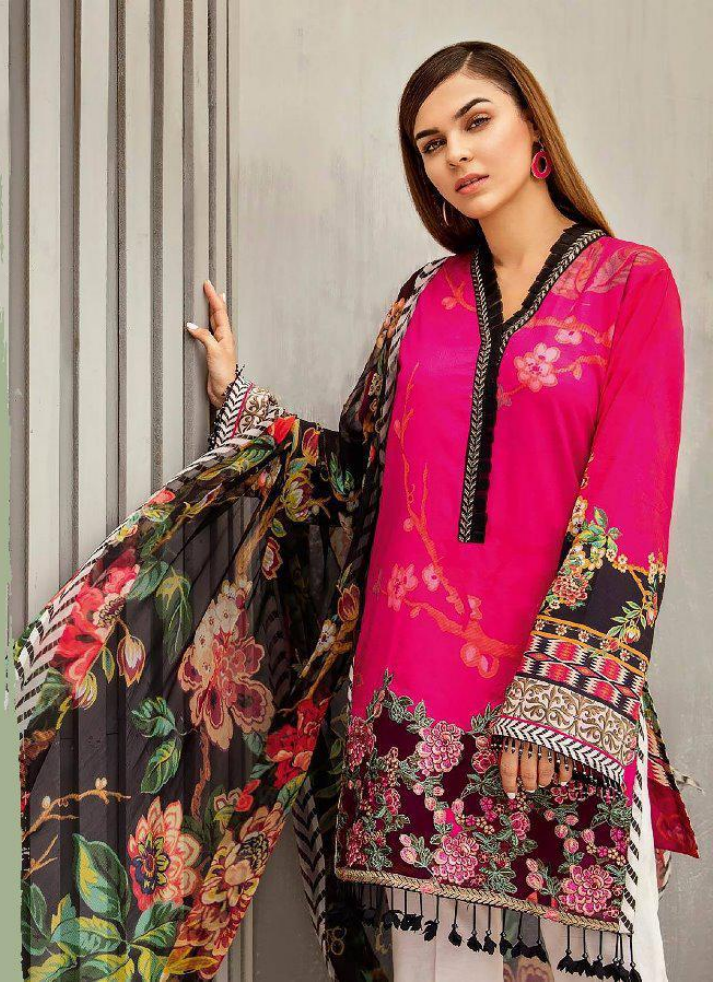

Firdous

EXCLUSIVE COLLECTION
Vol-5

D.NO.-	TOP	BOTTOM	DUPATTA	CHIFFON DUPATTA RATE	COTTON DUPATTA RATE
7001	PURE COTTON PRINT WITH HEAVY EMBROIDERY	SEMILAWN	CHIFFON / COTTON MAL MAL PRINTED	730	790
7002	PURE COTTON PRINT WITH HEAVY EMBROIDERY	SEMILAWN	CHIFFON / COTTON MAL MAL PRINTED	740	800
7003	PURE COTTON PRINT WITH HEAVY EMBROIDERY	SEMILAWN	CHIFFON / COTTON MAL MAL PRINTED	710	770
7004	PURE COTTON PRINT WITH SELF EMBROIDERY	SEMILAWN	CHIFFON / COTTON MAL MAL PRINTED	750	810
7005	PURE COTTON PRINT WITH HEAVY EMBROIDERY	SEMILAWN	CHIFFON / COTTON MAL MAL PRINTED	730	790
7006	PURE COTTON PRINT WITH HEAVY EMBROIDERY	SEMILAWN	CHIFFON / COTTON MAL MAL PRINTED	720	780

7005

7006

Firdous
EXCLUSIVE COLLECTION
Vol-5

7003

Firdous
EXCLUSIVE COLLECTION
Vol-5

Firdous
EXCLUSIVE COLLECTION
Vol-5