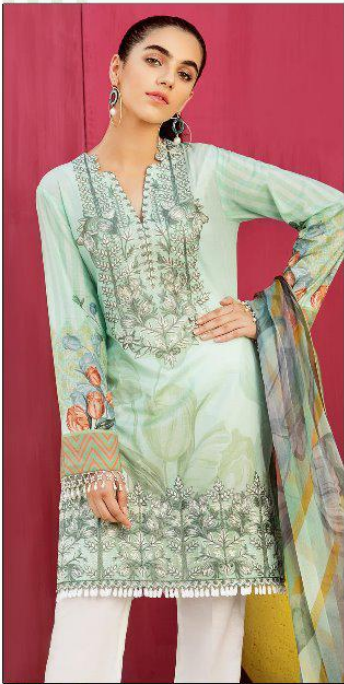

Firdous

EXCLUSIVE COLLECTION
Vol-5

D.NO.-	TOP	BOTTOM	DUPATTA	CHIFFON DUPATTA RATE	COTTON DUPATTA RATE
7001	PURE COTTON PRINT WITH HEAVY EMBROIDERY	SEMILAWN	CHIFFON / COTTON MAL MAL PRINTED	730	790
7002	PURE COTTON PRINT WITH HEAVY EMBROIDERY	SEMILAWN	CHIFFON / COTTON MAL MAL PRINTED	740	800
7003	PURE COTTON PRINT WITH HEAVY EMBROIDERY	SEMILAWN	CHIFFON / COTTON MAL MAL PRINTED	710	770
7004	PURE COTTON PRINT WITH SELF EMBROIDERY	SEMILAWN	CHIFFON / COTTON MAL MAL PRINTED	750	810
7005	PURE COTTON PRINT WITH HEAVY EMBROIDERY	SEMILAWN	CHIFFON / COTTON MAL MAL PRINTED	730	790
7006	PURE COTTON PRINT WITH HEAVY EMBROIDERY	SEMILAWN	CHIFFON / COTTON MAL MAL PRINTED	720	780

HEAVY EMBROIDERY IN ALL PIECES

Average Rate :- 730/-

790/-

Thank's For Your Support

7005

Firdous
EXCLUSIVE COLLECTION
Vol-5

Shree®
2023

7001

Firdous
EXCLUSIVE COLLECTION
Vol-5

Firdous
EXCLUSIVE COLLECTION
Vol-5

Firdous
EXCLUSIVE COLLECTION
Vol-5

7002

Shree
2024

Firdous
EXCLUSIVE COLLECTION
Vol-5

7006

Firdous