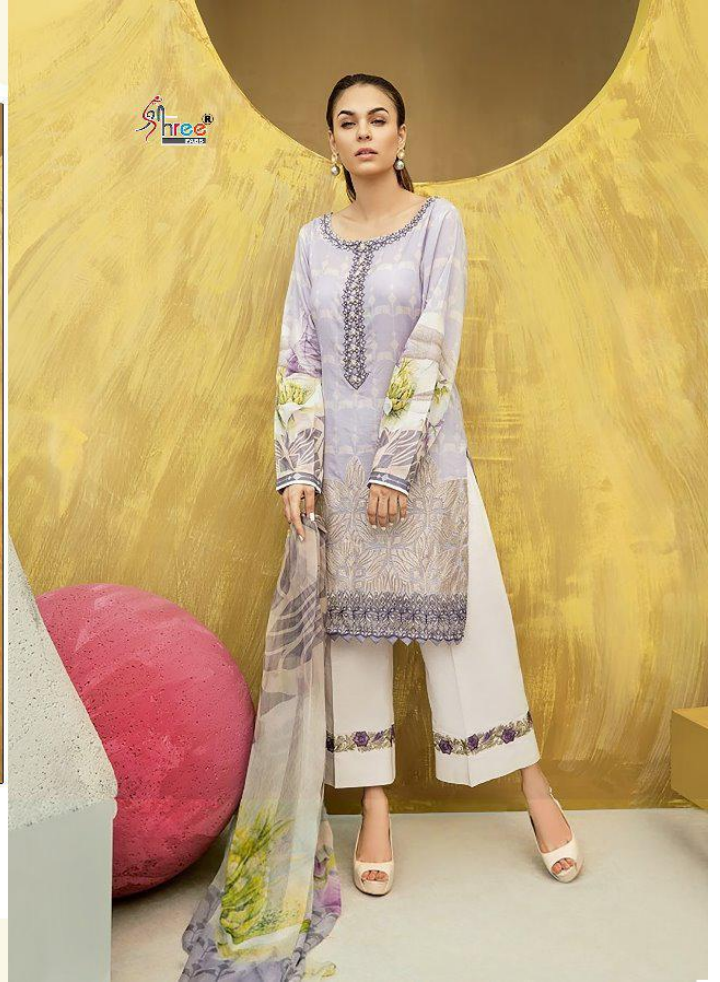

Firdous

EXCLUSIVE COLLECTION
Vol-5

D.NO.-	TOP	BOTTOM	DUPATTA	CHIFFON DUPATTA RATE	COTTON DUPATTA RATE
7001	PURE COTTON PRINT WITH HEAVY EMBROIDERY	SEMILAWN	CHIFFON / COTTON MAL MAL PRINTED	730	790
7002	PURE COTTON PRINT WITH HEAVY EMBROIDERY	SEMILAWN	CHIFFON / COTTON MAL MAL PRINTED	740	800
7003	PURE COTTON PRINT WITH HEAVY EMBROIDERY	SEMILAWN	CHIFFON / COTTON MAL MAL PRINTED	710	770
7004	PURE COTTON PRINT WITH SELF EMBROIDERY	SEMILAWN	CHIFFON / COTTON MAL MAL PRINTED	750	810
7005	PURE COTTON PRINT WITH HEAVY EMBROIDERY	SEMILAWN	CHIFFON / COTTON MAL MAL PRINTED	730	790
7006	PURE COTTON PRINT WITH HEAVY EMBROIDERY	SEMILAWN	CHIFFON / COTTON MAL MAL PRINTED	720	780

HEAVY EMBROIDERY IN ALL PIECES

Average Rate :- 730/-

790/-

Thank's For Your Support

7005

Firdous
EXCLUSIVE COLLECTION
Vol-5

Shree®
2023

7001

Firdous
EXCLUSIVE COLLECTION
Vol-5

Firdous
EXCLUSIVE COLLECTION
Vol-5

Firdous
EXCLUSIVE COLLECTION
Vol-5

7002

Shree
2024

Firdous
EXCLUSIVE COLLECTION
Vol-5

7006

Firdous