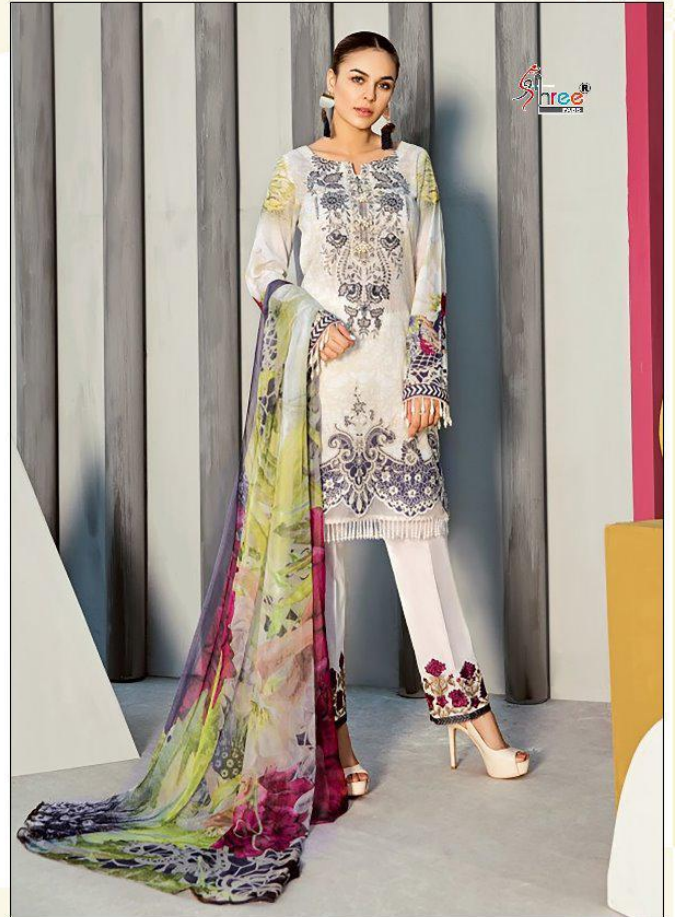

Firdous

EXCLUSIVE COLLECTION
Vol-5

D.NO.-	TOP	BOTTOM	DUPATTA	CHIFFON DUPATTA RATE	COTTON DUPATTA RATE
7001	PURE COTTON PRINT WITH HEAVY EMBROIDERY	SEMILAWN	CHIFFON / COTTON MAL MAL PRINTED	730	790
7002	PURE COTTON PRINT WITH HEAVY EMBROIDERY	SEMILAWN	CHIFFON / COTTON MAL MAL PRINTED	740	800
7003	PURE COTTON PRINT WITH HEAVY EMBROIDERY	SEMILAWN	CHIFFON / COTTON MAL MAL PRINTED	710	770
7004	PURE COTTON PRINT WITH SELF EMBROIDERY	SEMILAWN	CHIFFON / COTTON MAL MAL PRINTED	750	810
7005	PURE COTTON PRINT WITH HEAVY EMBROIDERY	SEMILAWN	CHIFFON / COTTON MAL MAL PRINTED	730	790
7006	PURE COTTON PRINT WITH HEAVY EMBROIDERY	SEMILAWN	CHIFFON / COTTON MAL MAL PRINTED	720	780

7005

7006

Firdous
EXCLUSIVE COLLECTION
Vol-5

7003

Firdous
EXCLUSIVE COLLECTION
Vol-5

Firdous
EXCLUSIVE COLLECTION
Vol-5