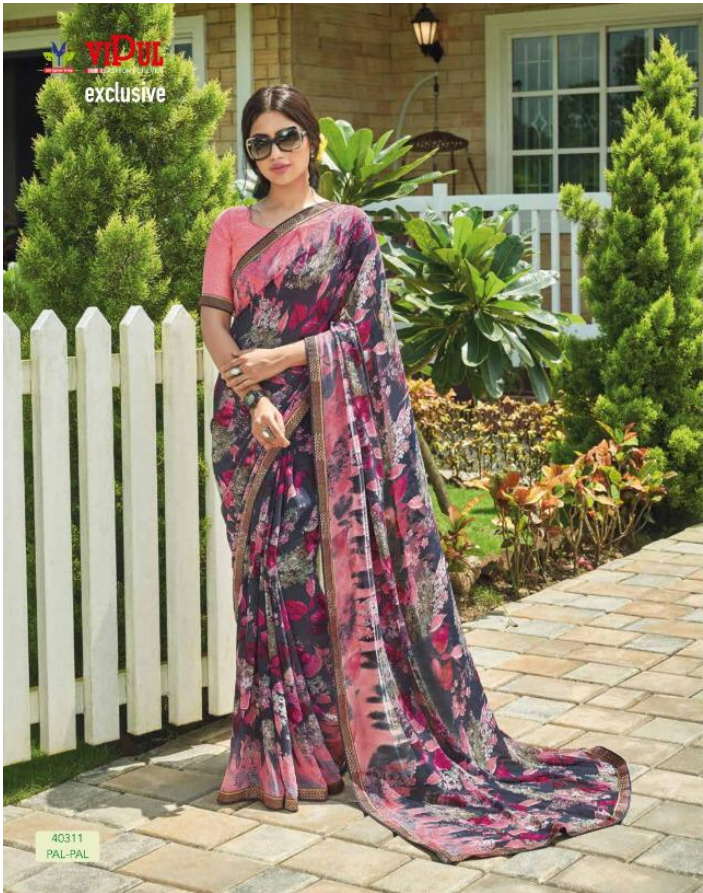

Peti Value: 25268.00

viDul
BY E. PASHKON FORNOSTY
exclusive

40332
CHAKORI

viDUL
BY FASHION FOREVER
exclusive

exclusive

viDul
BY FASHION FOREVER
exclusive

40334
SHARANYA

viDul
BY FASHION FOREVER
exclusive