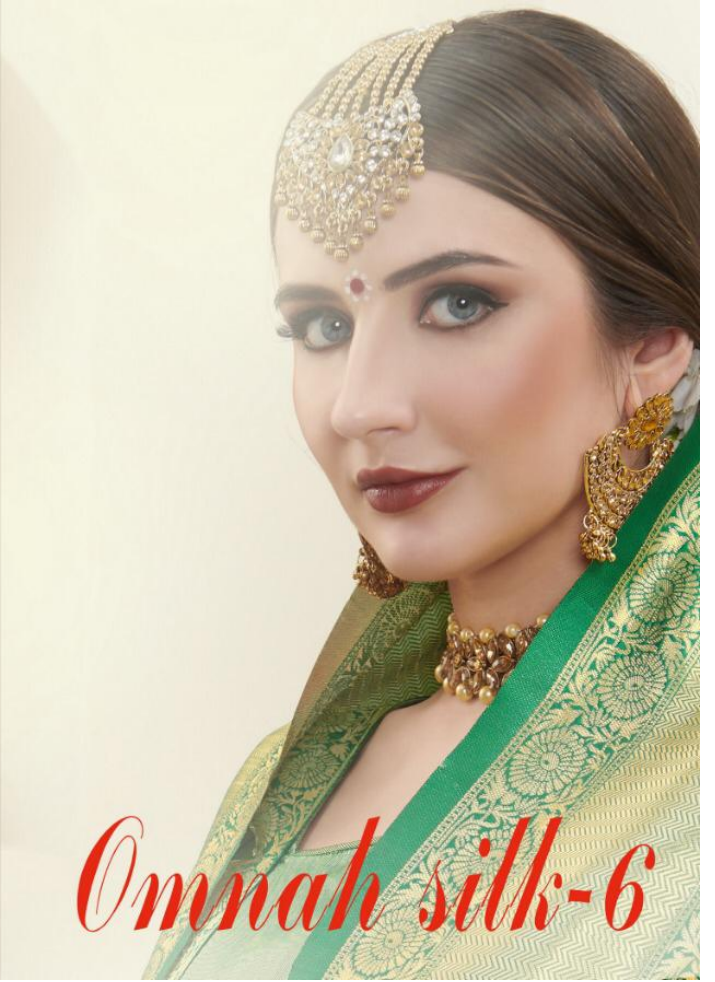

9753 3000, 97423393

*** complimentary copy. Not for sale...

Omnah silk-6