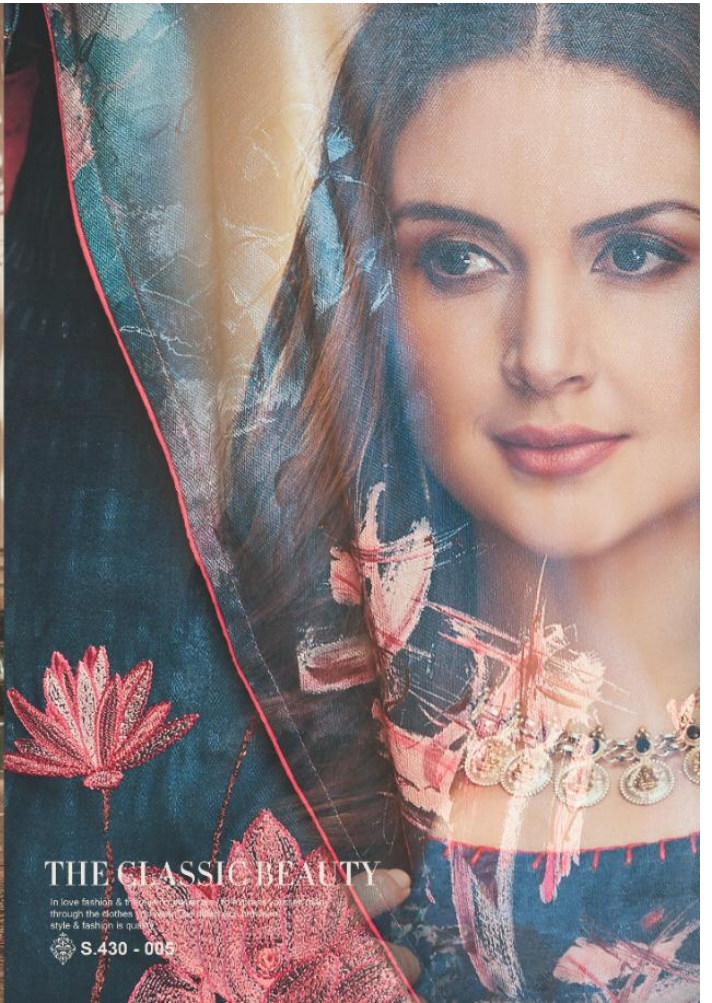

THE CLASSIC BEAUTY

S.430 - 005