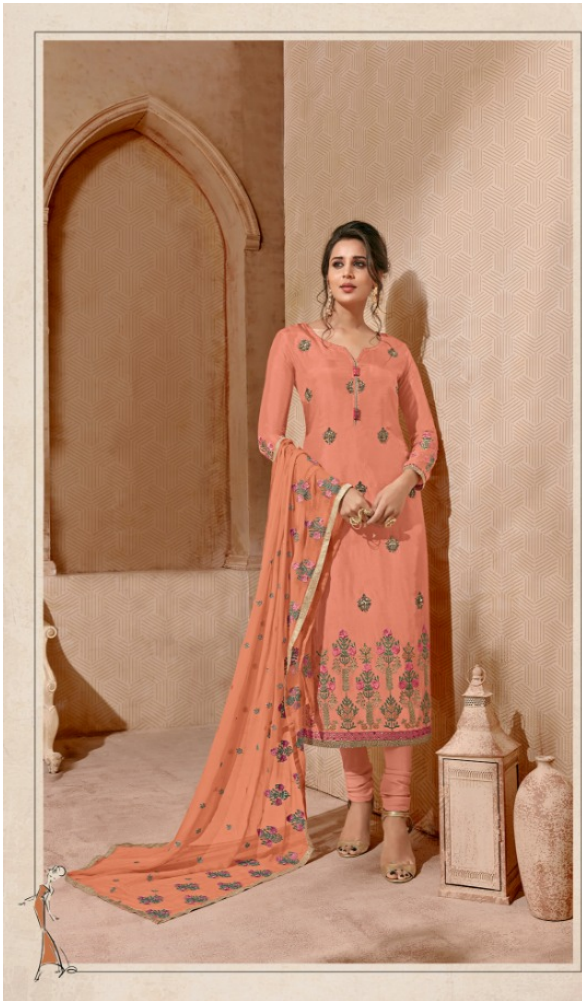

GUJARISH VOL-3

GUJARISH VOL-3

shree
FAB'S
BREATHTAKING
D.NO.1020

GUJARISH VOL-3

SPRING TO LIFE
D.NO.1019

BEAUTY AROSE
D.NO.1014

BRIDE & BEAUTIFUL

Colourful, bright and awash in splendour
unmatched- these dresses do your charm
justice like none other. Fill the world
around you with brightness unbound.

GUJARISH VOL-3

Shree
FABR

EXPLORE THE SPIRIT
D.NO.1018

Shree
FABR
D.NO.1017

Shree
FABRICS

SPRING TO LIFE
D.NO.1019