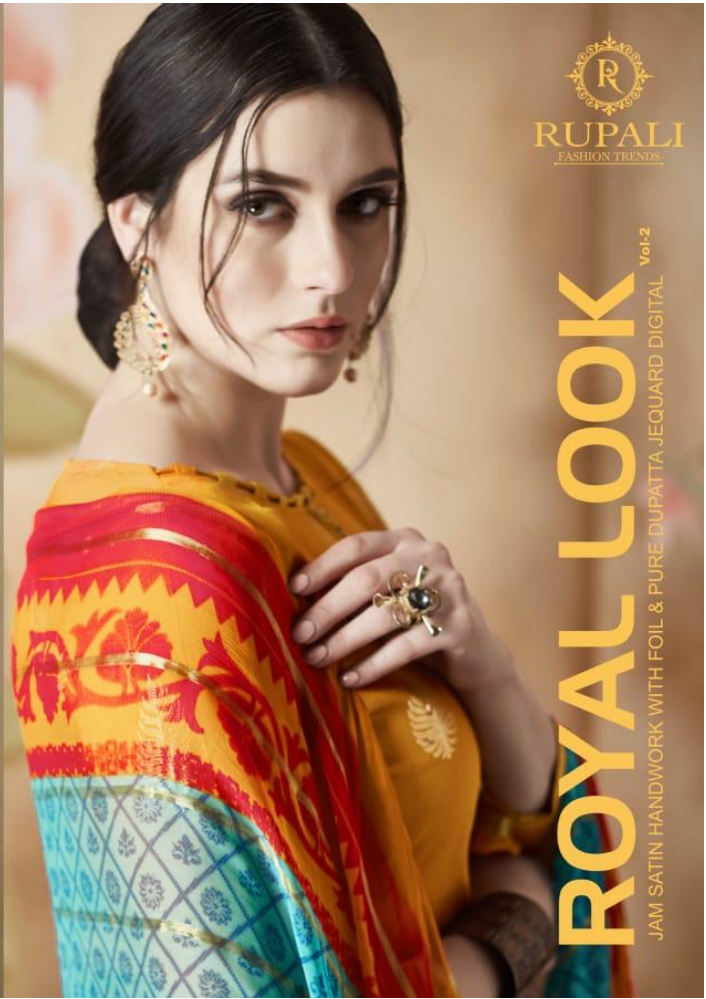

PAJ MODELING 988428781 9820418623

RUPALI
FASHION TRENDS

ROYAL LOOK Vol-2
JAM SATIN HANDWORK WITH FOIL & PURE DUPATTA JEQUARD DIGITAL

R
RUPALI
FOR AN FINEST

D.no. 206

D.no. 203

RUPALI
FASHION

D.no.205