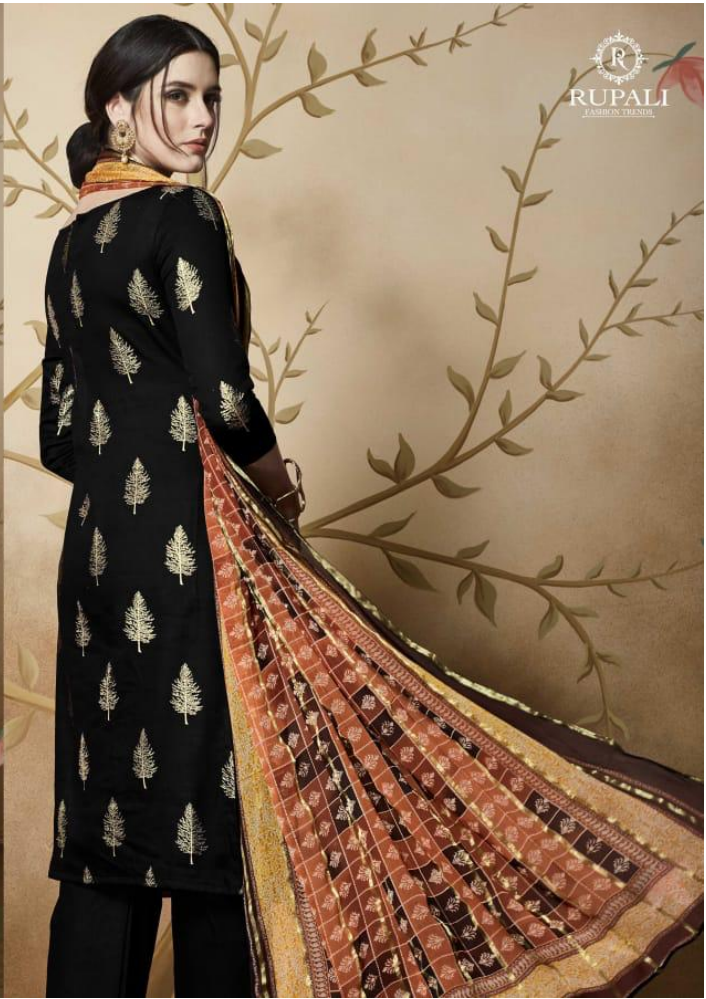

D.no.207

D.no.208

RUPALI
FASHION TRADING