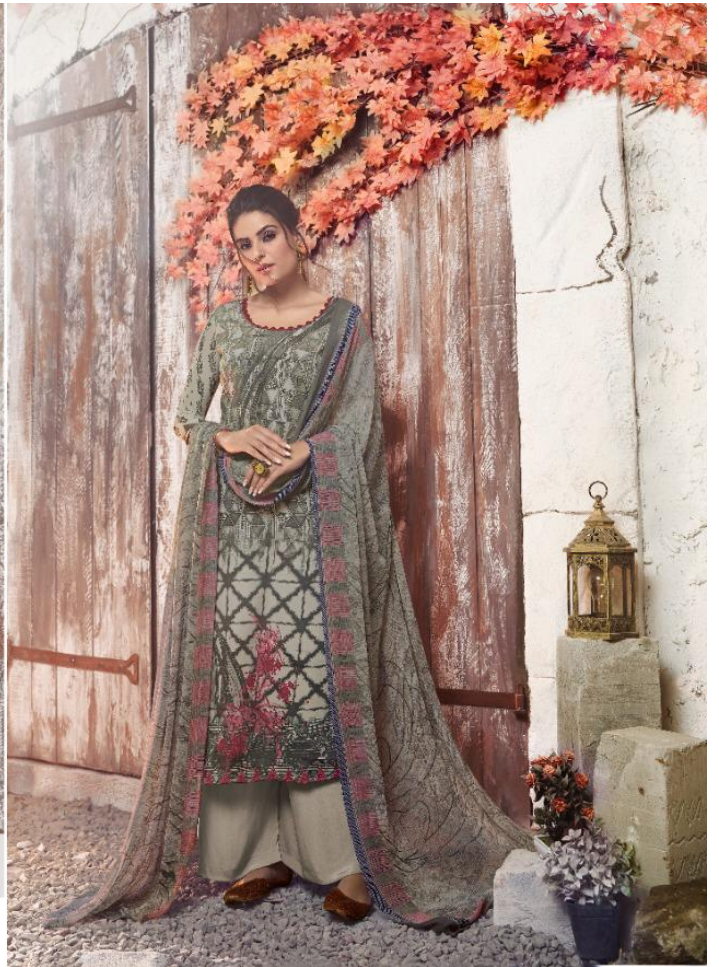

VISHVAM

A D M I R E *to accomplish* D.NO.4007