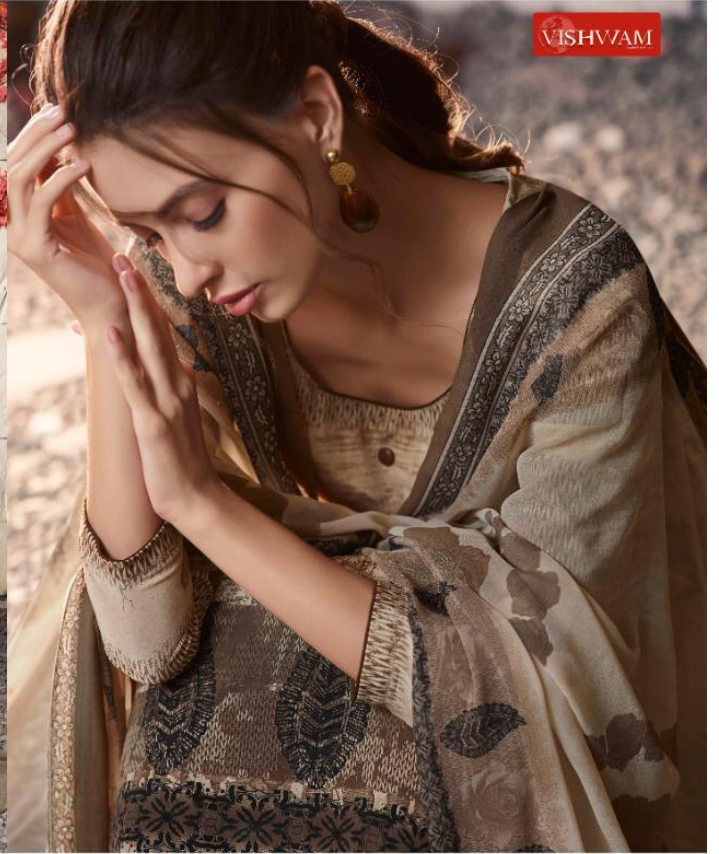

HAPPY
To blaze

D.NO.4010