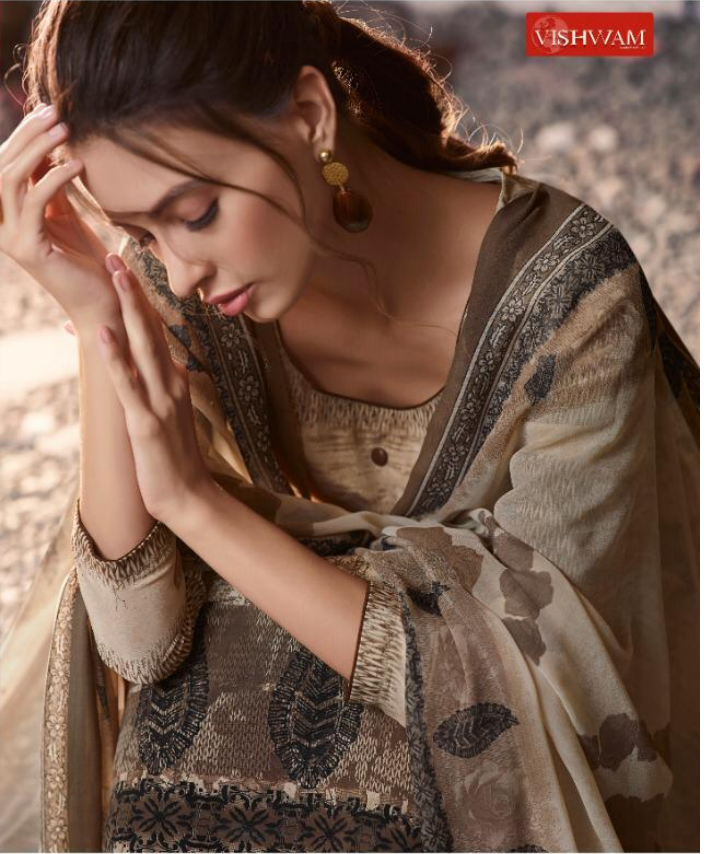

HAPPY
To blaze

D.NO.4010

VISHVAM

HAPPY
To blaze

D.NO.4010

VISHVAM

BLACK WINE

PREMIUM PRINTED CRAPE SUITS WITH DELICATE HAND WORK

D.NO.	RATE
4001-4016	700/-

TOP:	3.2 M PREMIUM CRAPE WITH SLEEVES
BOTTOM:	2.5 M PREMIUM CRAPE
DUPATTA:	2.4 M GEORGETTE
TOTAL SUITS:	16
TOTAL AVERAGE:	700/-
TOTAL AMOUNT:	11,200/-

Z E A L O U S *to evolve*