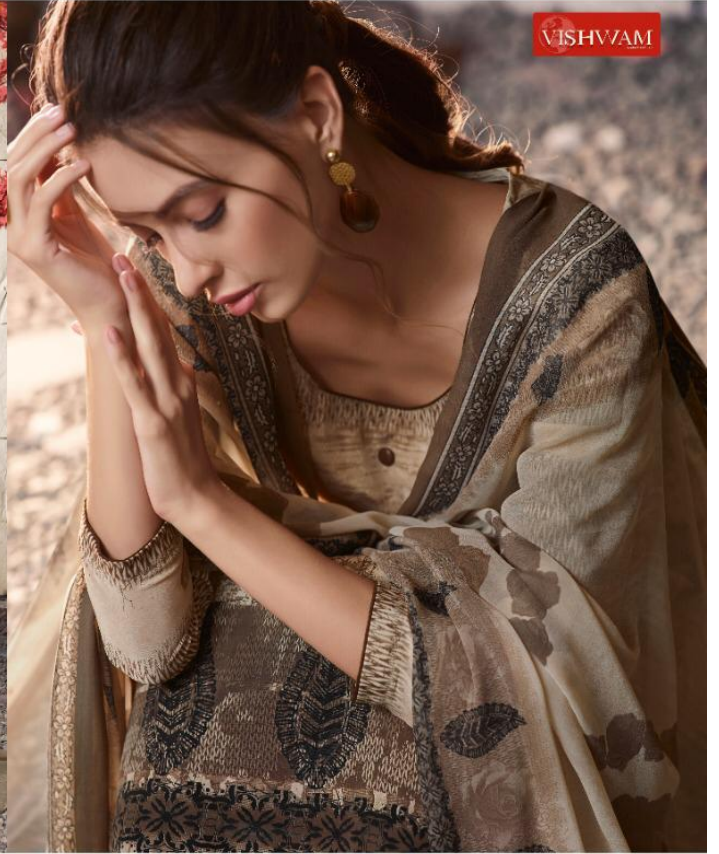

HAPPY
To blaze

D.NO.4010

VISHVAM