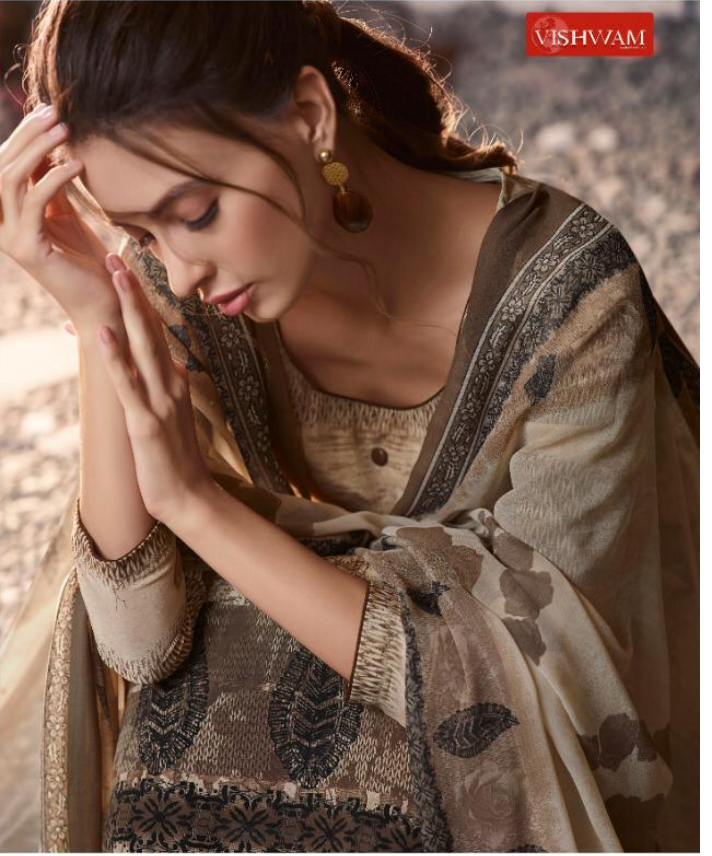

HAPPY
To blaze

D.NO.4010

HAPPY
To blaze

D.NO.4010

VISHVAM

BLACK WINE

PREMIUM PRINTED CRAPE SUITS WITH DELICATE HAND WORK

D.NO.	RATE
4001-4016	700/-

TOP:	3.2 M PREMIUM CRAPE WITH SLEEVES
BOTTOM:	2.5 M PREMIUM CRAPE
DUPATTA:	2.4 M GEORGETTE
TOTAL SUITS:	16
TOTAL AVERAGE:	700/-
TOTAL AMOUNT:	11,200/-

Z E A L O U S *to evolve*

VISHVAM

D.NO.4016

D R E A M *to excel*