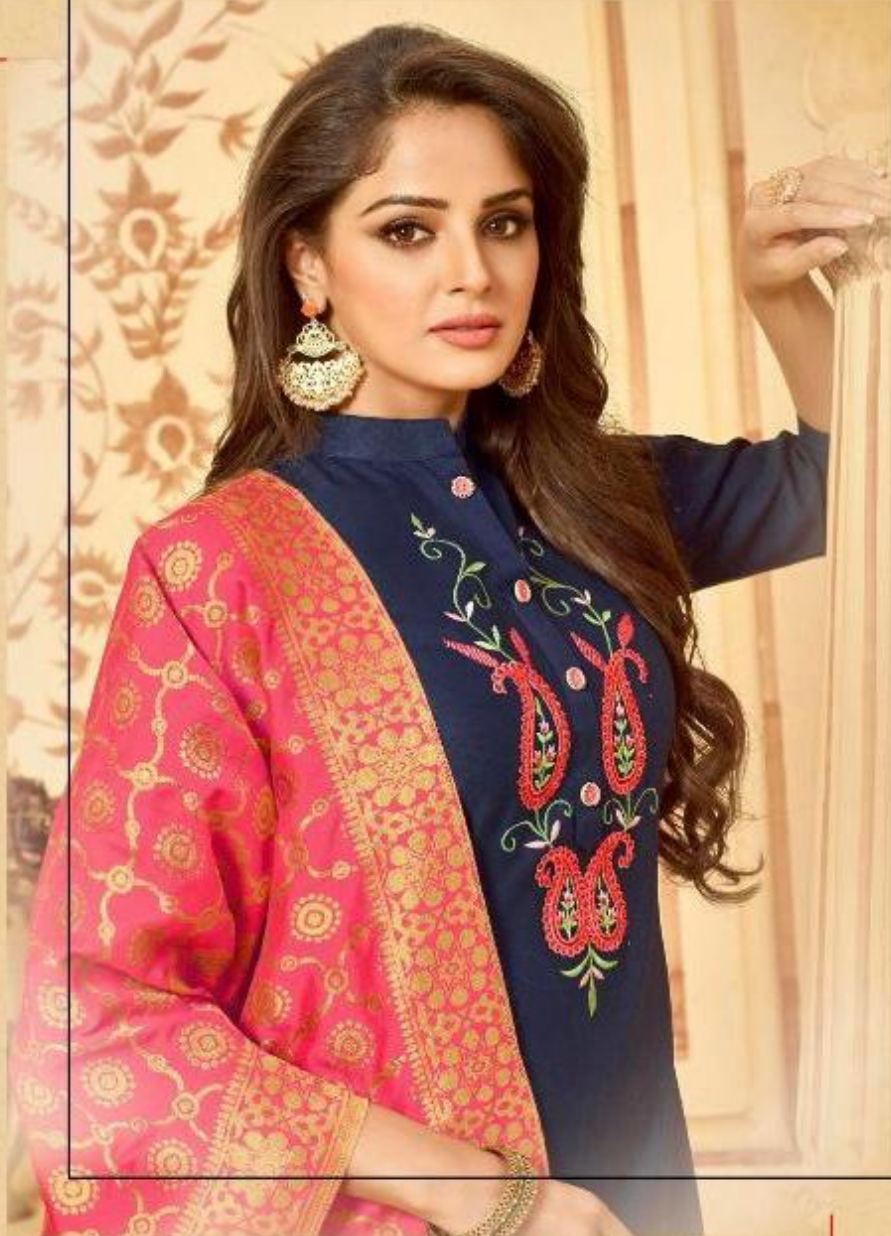

MAI

POONAM
DESIGNER

BANSURI

STALL DUPATTA

DR