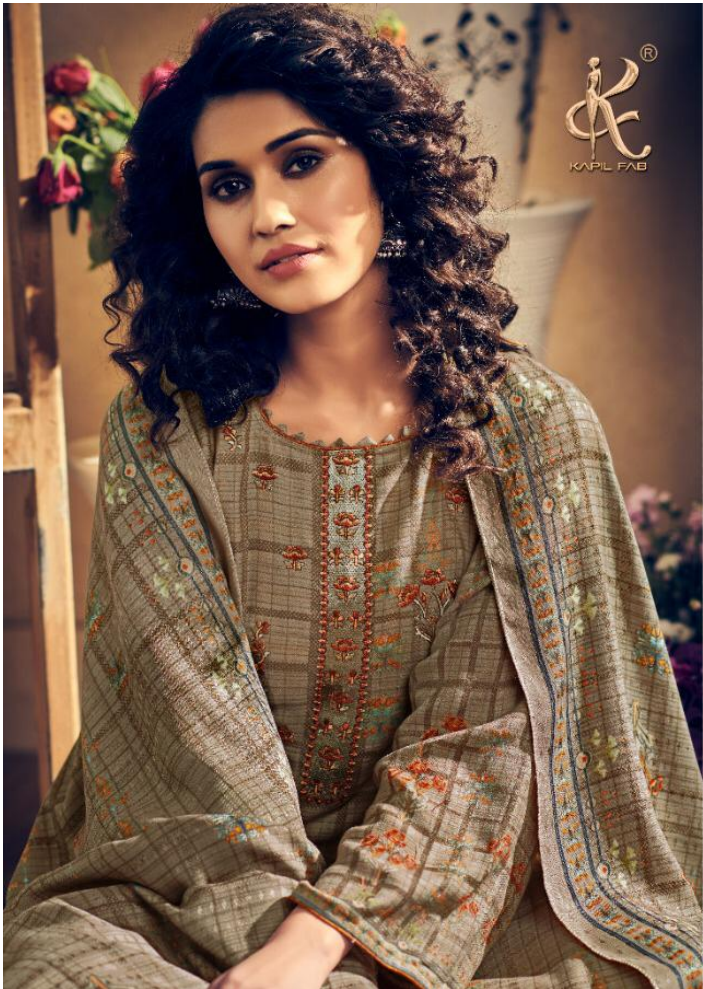

Powerful women should
reflect two attributes,
grace and fabulous.
Fashion comes to
embellishment
and Comfort with us...
D No.67004

Powerful women should
reflect two attributes,
grace and fabulous.
Fashion comes to
embellishment
and Comfort with us...
D No. 67004

D.No.67007

KAFIL FAB

Powerful women should
reflect two attributes,
grace and fabulous.
Fashion comes to
embellishment
and Comfort with us...
D No. 67004

Pure Pashmina Stole Collection

DESIGN NO.	PRODUCT NAME
67001	<i>Marium</i>
67002	<i>Marium</i>
67003	<i>Marium</i>
67004	<i>Marium</i>
67005	<i>Marium</i>
67006	<i>Marium</i>
67007	<i>Marium</i>
67008	<i>Marium</i>

TOTAL SUIT : 08

TOP- 2.5/20 Pashmina Print With Embroidery Work
 DUPATTA- Pashmina Stole Print
 BOTTOM- Pashmina Spun Dyed

D.No.67001

D.No.67002

D.No.67003

D.No.67004

D.No.67005

D.No.67006