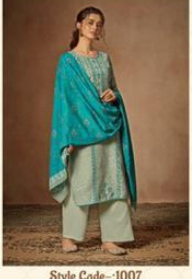

Style Code:-1007