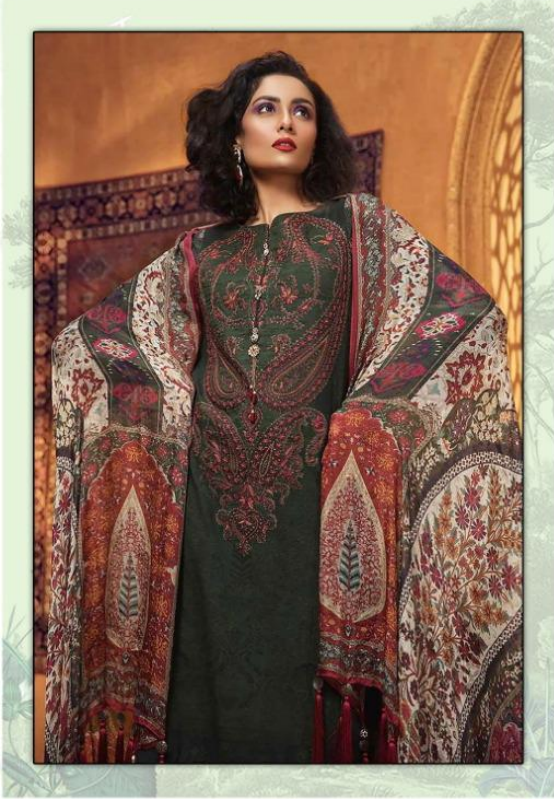

Shree®
FABS

MARIYA B  PRINT
VOL-3

A woman with dark, wavy hair is shown in profile, looking towards the right. She is wearing a white top with intricate floral embroidery and a pink shawl draped over her shoulder. She is holding a basket filled with pink and white flowers. The background is a soft-focus outdoor setting with greenery and flowers.

5643

5644

5647

5648

MARIYA B **M** PRINT
VOL-4

Shree
FABRI

MARIYA B **M**PRINT
VOL-4

5644