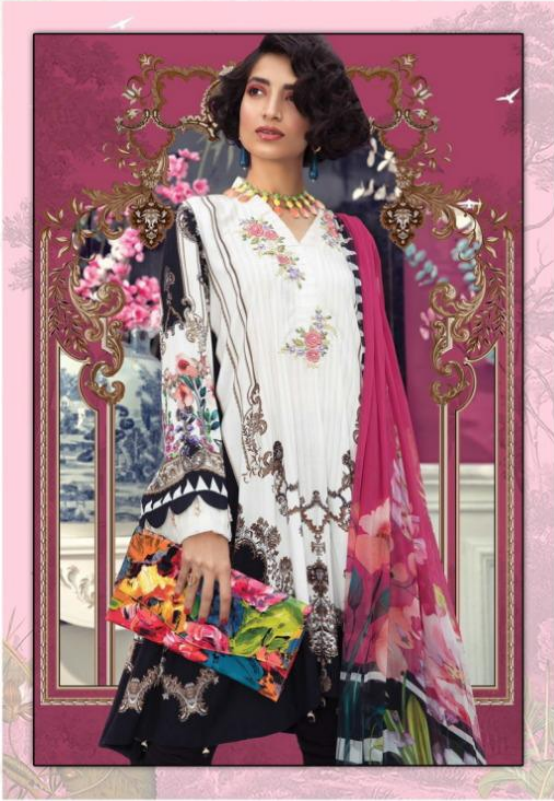

Shree®
FABS

MARIYA B  PRINT
VOL-3

A woman with dark, wavy hair is shown in profile, looking towards the right. She is wearing a white top with intricate floral embroidery and a pink shawl draped over her shoulder. She is holding a basket filled with pink and white flowers. The background is a soft-focus outdoor setting with greenery and flowers.

MARIYA B  PRINT
VOL-3

MARIYA B M PRINT
VOL-4

5643

MARIYA B  PRINT
VOL-4

MARIYA B **M** PRINT
VOL-4

5648

MARIYA B  PRINT
VOL-4

5647