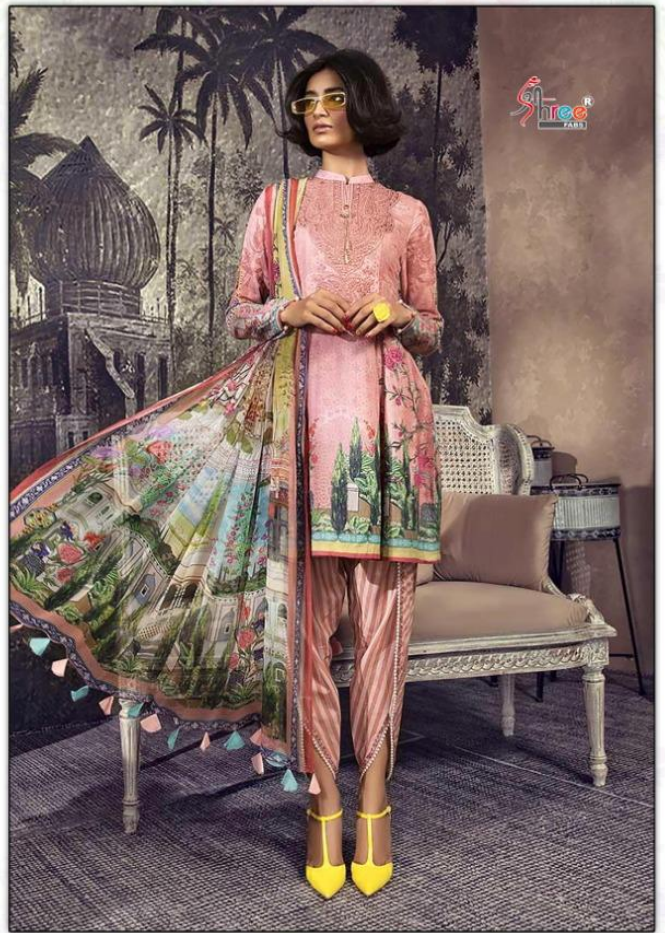

Shree®
FABS

MARIYA B  PRINT
VOL-3

A woman with dark, wavy hair is shown in profile, looking towards the right. She is wearing a white top with intricate floral embroidery and a pink shawl draped over her shoulder. She is holding a basket filled with pink and white flowers. The background is a soft-focus outdoor setting with greenery and flowers.

Shree[®]
FABS

MARIYA B  PRINT
VOL-3

5645

MARIYA B  PRINT
VOL-4

5641

MARIYA B  PRINT
VOL-4

 Shree[®]
FABRI

Shree®
FABS