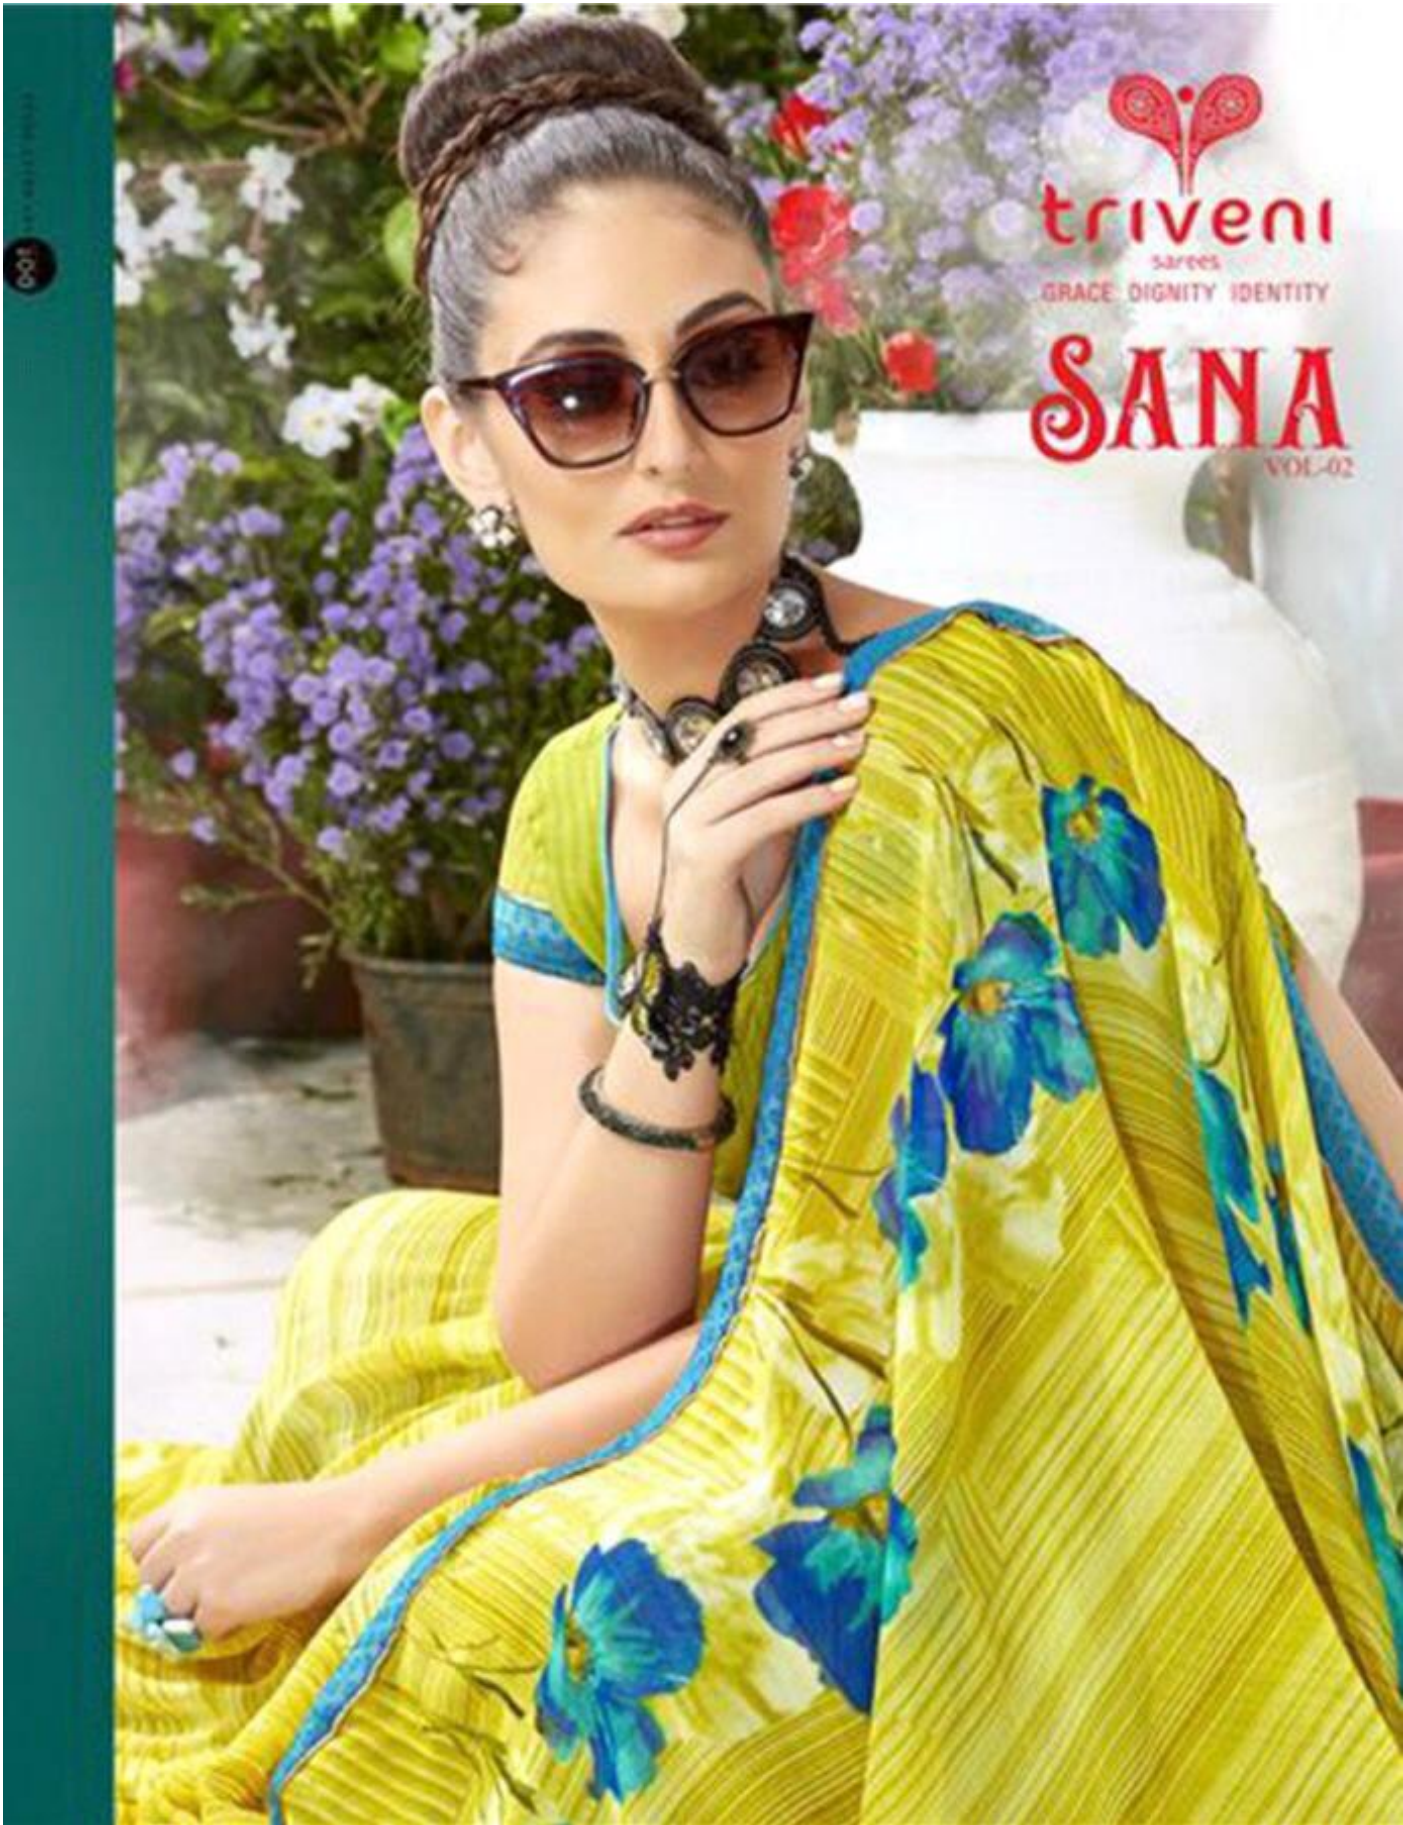

triveni  
sarees  
GRACE. DIGNITY. IDENTITY.

**SANA**  
VOL-02

001

triveni

sarees

GRACE. DIGNITY. IDENTITY.

SANA

VOL-02

# Slam our

*First absolute glimpse in the evening  
worn with delicate fabrics and eye-catching  
designs, classy and so traditional. Get your  
self into the world of pure colors, saree  
which will inspire you to tradition and  
your deep rooted culture with a modern  
twist flaunting a new blend of style and  
comfort each piece, reflect your feminine  
side with a whiff of pure bliss, embracing  
your traditional saree with a hint of  
contemporary styling, this range is truly  
divisible. An alluring secret destination  
blended with refreshing style to what  
the ultimate collection all about.*