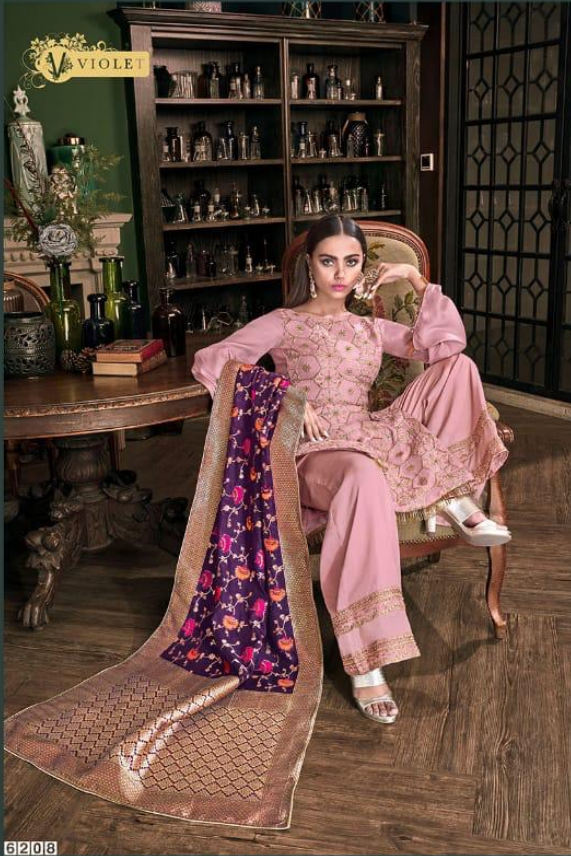

6209

VIOLET

6212

6202

6205

D.NO	DESCRIPTION	RATE
6201	TOP : TUSSER SILK DYED WITH EMB. AND STONE WORK BOTTOM : SMALL FINE CHEX JACQUARD WITH EMB. AND BORDER DUPATTA : HEAVY FANCY JACQUARD	2155
6202	TOP : OLIVE SILK WITH EMB. AND STONE WORK BOTTOM : OLIVE SILK WITH EMB. DUPATTA : HEAVY FANCY JACQUARD	1830
6203	TOP : TUSSER SATIN WITH EMB. AND KHATLI WORK, INNER, SANTOON BOTTOM : GEORGETTE WITH EMB. BORDER, INNER , MUSLEEN DUPATTA : HEAVY FANCY JACQUARD	2355
6204	TOP : SATIN SLUB WITH EMB. AND STONE WORK, INNER - SANTOON BOTTOM : SATIN SLUB WITH EMB. AND PAYAL DUPATTA : HEAVY FANCY JACQUARD	2210
6205	TOP : RUSSIAN SILK WITH EMB. AND KHATLI WORK, INNER- SPUN SATIN BOTTOM : KRIVA GEORGETTE WITH EMB. INNER - MUSLEEN DUPATTA : HEAVY FANCY JACQUARD	2210
6206	TOP : OLIVE SILK WITH EMB. AND STONE WORK BOTTOM : OLIVE SILK WITH EMB. AND PAYAL DUPATTA : HEAVY FANCY JACQUARD	2210
6207	TOP : TULIP SILK WITH EMB. AND STONE WORK, INNER - SANTOON BOTTOM : GEORGETTE WITH EMB. INNER - MUSLEEN DUPATTA : HEAVY FANCY JACQUARD	2320
6208	TOP : TUSSER SATIN WITH EMB. WORK, INNER - SANTOON BOTTOM : TUSSER SATIN WITH EMB. AND PAYAL DUPATTA : HEAVY FANCY JACQUARD	2320
6209	TOP : BANGLORI SILK WITH EMB. AND STONE WORK, INNER - MUSLEEN BOTTOM : PREMIUM NETT EMB. WORK , INNER - MUSLEEN DUPATTA : HEAVY FANCY JACQUARD	2255
6210	TOP : OLIVE SILK WITH EMB. STONE WORK , INNER - SANTOON BOTTOM : SMALL FINE LINING JACQUARD WITH EMB. AND STONE WORK DUPATTA : HEAVY FANCY JACQUARD	2210
6211	TOP : TUSSER SATIN WITH EMB. WORK AND STONE WORK BOTTOM : OPERA HOUSE WITH EMB. DUPATTA : HEAVY FANCY JACQUARD	2055
6212	TOP : TUSSER SATIN WITH EMB. AND KHATLI WORK, INNER - SANTOON BOTTOM : RIMJHIM JACQUARD DUPATTA : HEAVY FANCY JACQUARD	2120
6213	TOP : TUSSER SATIN WITH EMB. AND STONE WORK BOTTOM : SMALL FINE LINING JACQUARD WITH EMB. WORK AND PAYAL DUPATTA : HEAVY FANCY JACQUARD	2120
6214	TOP : JIMMY SILK WITH EMB. AND KHATLI WORK, INNER - SANTOON BOTTOM : 1000 BUTTI JACQUARD, INNER - SANTOON DUPATTA : HEAVY FANCY JACQUARD	2355
Total pcs = 14		Avg Rate = 2195
		One set: 30725
+ GST		