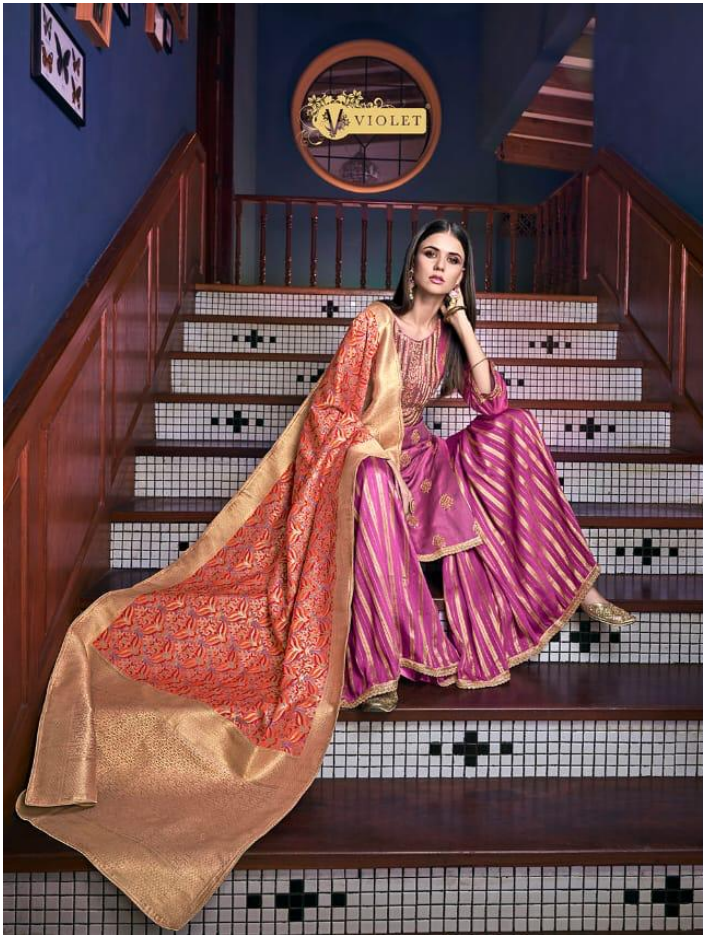

6209

VIOLET

6212

6202

6205

D.NO	DESCRIPTION	RATE
6201	TOP : TUSSEER SILK DYED WITH EMB. AND STONE WORK BOTTOM : SMALL FINE CHEX JACQUARD WITH EMB. AND BORDER DUPATTA : HEAVY FANCY JACQUARD	2155
6202	TOP : OLIVE SILK WITH EMB. AND STONE WORK BOTTOM : OLIVE SILK WITH EMB. DUPATTA : HEAVY FANCY JACQUARD	1830
6203	TOP : TUSSEER SATIN WITH EMB. AND KHATLI WORK, INNER, SANTOON BOTTOM : GEORGETTE WITH EMB. BORDER, INNER , MUSLEEN DUPATTA : HEAVY FANCY JACQUARD	2355
6204	TOP : SATIN SLUB WITH EMB. AND STONE WORK, INNER - SANTOON BOTTOM : SATIN SLUB WITH EMB. AND PAYAL DUPATTA : HEAVY FANCY JACQUARD	2210
6205	TOP : RUSSIAN SILK WITH EMB. AND KHATLI WORK, INNER- SPUN SATIN BOTTOM : KRIVA GEORGETTE WITH EMB. INNER - MUSLEEN DUPATTA : HEAVY FANCY JACQUARD	2210
6206	TOP : OLIVE SILK WITH EMB. AND STONE WORK BOTTOM : OLIVE SILK WITH EMB. AND PAYAL DUPATTA : HEAVY FANCY JACQUARD	2210
6207	TOP : TULIP SILK WITH EMB. AND STONE WORK, INNER - SANTOON BOTTOM : GEORGETTE WITH EMB. INNER - MUSLEEN DUPATTA : HEAVY FANCY JACQUARD	2320
6208	TOP : TUSSEER SATIN WITH EMB. WORK, INNER - SANTOON BOTTOM : TUSSEER SATIN WITH EMB. AND PAYAL DUPATTA : HEAVY FANCY JACQUARD	2320
6209	TOP : BANGLORI SILK WITH EMB. AND STONE WORK, INNER - MUSLEEN BOTTOM : PREMIUM NETT EMB. WORK , INNER - MUSLEEN DUPATTA : HEAVY FANCY JACQUARD	2255
6210	TOP : OLIVE SILK WITH EMB. STONE WORK , INNER - SANTOON BOTTOM : SMALL FINE LINING JACQUARD WITH EMB. AND STONE WORK DUPATTA : HEAVY FANCY JACQUARD	2210
6211	TOP : TUSSEER SATIN WITH EMB. WORK AND STONE WORK BOTTOM : OPERA HOUSE WITH EMB. DUPATTA : HEAVY FANCY JACQUARD	2055
6212	TOP : TUSSEER SATIN WITH EMB. AND KHATLI WORK, INNER - SANTOON BOTTOM : RIMJHIM JACQUARD DUPATTA : HEAVY FANCY JACQUARD	2120
6213	TOP : TUSSEER SATIN WITH EMB. AND STONE WORK BOTTOM : SMALL FINE LINING JACQUARD WITH EMB. WORK AND PAYAL DUPATTA : HEAVY FANCY JACQUARD	2120
6214	TOP : JIMMY SILK WITH EMB. AND KHATLI WORK, INNER - SANTOON BOTTOM : 1000 BUTTI JACQUARD, INNER - SANTOON DUPATTA : HEAVY FANCY JACQUARD	2355
Total pcs = 14		Avg Rate = 2195
		One set: 30725
+ GST		