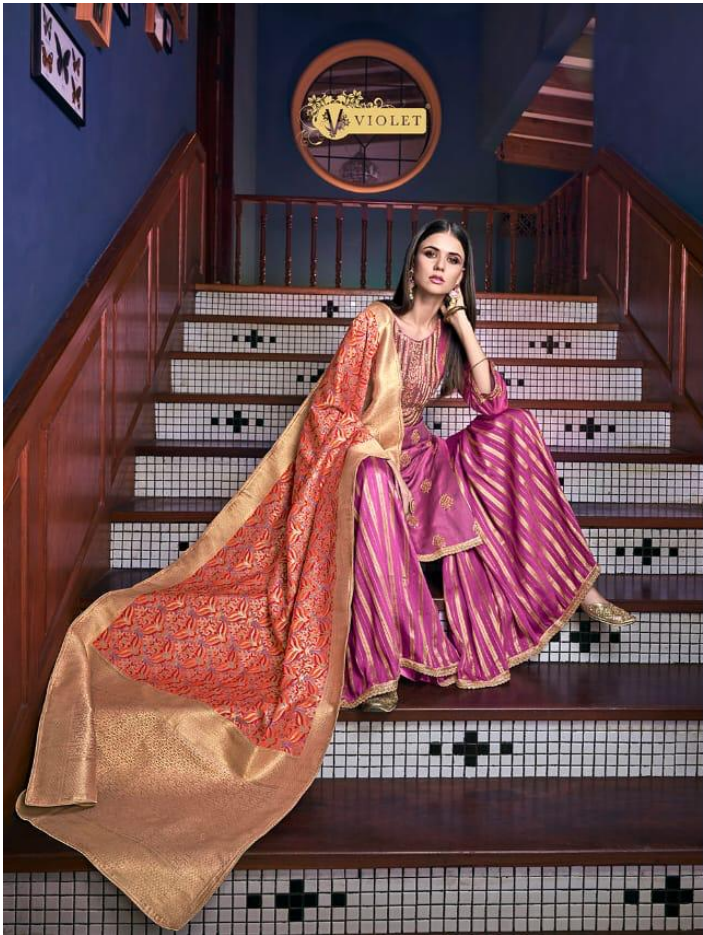

6209

VIOLET

6212

6202

6205

D.NO	DESCRIPTION	RATE
6201	TOP : TUSSER SILK DYED WITH EMB. AND STONE WORK BOTTOM : SMALL FINE CHEX JACQUARD WITH EMB. AND BORDER DUPATTA : HEAVY FANCY JACQUARD	2155
6202	TOP : OLIVE SILK WITH EMB. AND STONE WORK BOTTOM : OLIVE SILK WITH EMB. DUPATTA : HEAVY FANCY JACQUARD	1830
6203	TOP : TUSSER SATIN WITH EMB. AND KHATLI WORK, INNER, SANTOON BOTTOM : GEORGETTE WITH EMB. BORDER, INNER , MUSLEEN DUPATTA : HEAVY FANCY JACQUARD	2355
6204	TOP : SATIN SLUB WITH EMB. AND STONE WORK, INNER - SANTOON BOTTOM : SATIN SLUB WITH EMB. AND PAYAL DUPATTA : HEAVY FANCY JACQUARD	2210
6205	TOP : RUSSIAN SILK WITH EMB. AND KHATLI WORK, INNER- SPUN SATIN BOTTOM : KRIVA GEORGETTE WITH EMB. INNER - MUSLEEN DUPATTA : HEAVY FANCY JACQUARD	2210
6206	TOP : OLIVE SILK WITH EMB. AND STONE WORK BOTTOM : OLIVE SILK WITH EMB. AND PAYAL DUPATTA : HEAVY FANCY JACQUARD	2210
6207	TOP : TULIP SILK WITH EMB. AND STONE WORK, INNER - SANTOON BOTTOM : GEORGETTE WITH EMB. INNER - MUSLEEN DUPATTA : HEAVY FANCY JACQUARD	2320
6208	TOP : TUSSER SATIN WITH EMB. WORK, INNER - SANTOON BOTTOM : TUSSER SATIN WITH EMB. AND PAYAL DUPATTA : HEAVY FANCY JACQUARD	2320
6209	TOP : BANGLORI SILK WITH EMB. AND STONE WORK, INNER - MUSLEEN BOTTOM : PREMIUM NETT EMB. WORK , INNER - MUSLEEN DUPATTA : HEAVY FANCY JACQUARD	2255
6210	TOP : OLIVE SILK WITH EMB. STONE WORK , INNER - SANTOON BOTTOM : SMALL FINE LINING JACQUARD WITH EMB. AND STONE WORK DUPATTA : HEAVY FANCY JACQUARD	2210
6211	TOP : TUSSER SATIN WITH EMB. WORK AND STONE WORK BOTTOM : OPERA HOUSE WITH EMB. DUPATTA : HEAVY FANCY JACQUARD	2055
6212	TOP : TUSSER SATIN WITH EMB. AND KHATLI WORK, INNER - SANTOON BOTTOM : RIMJHIM JACQUARD DUPATTA : HEAVY FANCY JACQUARD	2120
6213	TOP : TUSSER SATIN WITH EMB. AND STONE WORK BOTTOM : SMALL FINE LINING JACQUARD WITH EMB. WORK AND PAYAL DUPATTA : HEAVY FANCY JACQUARD	2120
6214	TOP : JIMMY SILK WITH EMB. AND KHATLI WORK, INNER - SANTOON BOTTOM : 1000 BUTTI JACQUARD, INNER - SANTOON DUPATTA : HEAVY FANCY JACQUARD	2355
Total pcs = 14		Avg Rate = 2195
		One set: 30725
+ GST		