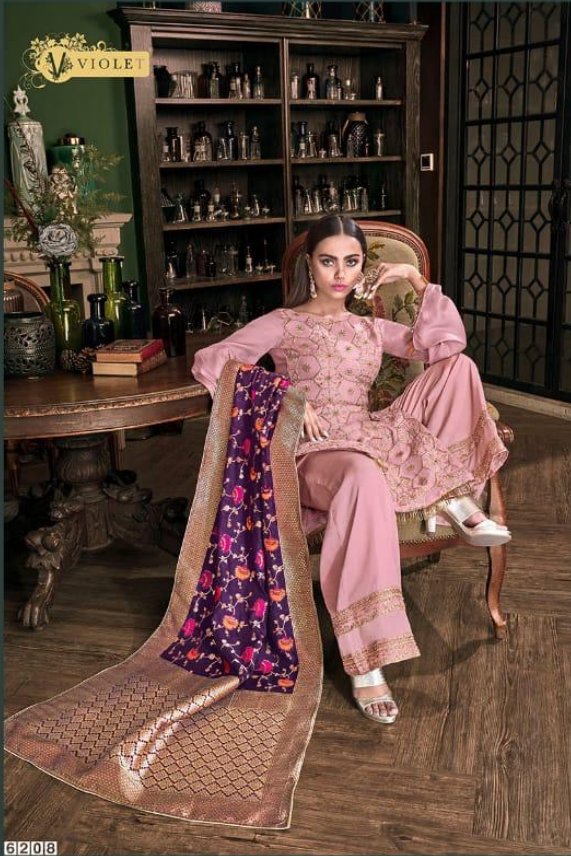

6209

VIOLET

6212

6202

6205

D.NO	DESCRIPTION	RATE
6201	TOP : TUSSEER SILK DYED WITH EMB. AND STONE WORK BOTTOM : SMALL FINE CHEX JACQUARD WITH EMB. AND BORDER DUPATTA : HEAVY FANCY JACQUARD	2155
6202	TOP : OLIVE SILK WITH EMB. AND STONE WORK BOTTOM : OLIVE SILK WITH EMB. DUPATTA : HEAVY FANCY JACQUARD	1830
6203	TOP : TUSSEER SATIN WITH EMB. AND KHATLI WORK, INNER, SANTOON BOTTOM : GEORGETTE WITH EMB. BORDER, INNER , MUSLEEN DUPATTA : HEAVY FANCY JACQUARD	2355
6204	TOP : SATIN SLUB WITH EMB. AND STONE WORK, INNER - SANTOON BOTTOM : SATIN SLUB WITH EMB. AND PAYAL DUPATTA : HEAVY FANCY JACQUARD	2210
6205	TOP : RUSSIAN SILK WITH EMB. AND KHATLI WORK, INNER- SPUN SATIN BOTTOM : KRIVA GEORGETTE WITH EMB. INNER - MUSLEEN DUPATTA : HEAVY FANCY JACQUARD	2210
6206	TOP : OLIVE SILK WITH EMB. AND STONE WORK BOTTOM : OLIVE SILK WITH EMB. AND PAYAL DUPATTA : HEAVY FANCY JACQUARD	2210
6207	TOP : TULIP SILK WITH EMB. AND STONE WORK, INNER - SANTOON BOTTOM : GEORGETTE WITH EMB. INNER - MUSLEEN DUPATTA : HEAVY FANCY JACQUARD	2320
6208	TOP : TUSSEER SATIN WITH EMB. WORK, INNER - SANTOON BOTTOM : TUSSEER SATIN WITH EMB. AND PAYAL DUPATTA : HEAVY FANCY JACQUARD	2320
6209	TOP : BANGLORI SILK WITH EMB. AND STONE WORK, INNER - MUSLEEN BOTTOM : PREMIUM NETT EMB. WORK , INNER - MUSLEEN DUPATTA : HEAVY FANCY JACQUARD	2255
6210	TOP : OLIVE SILK WITH EMB. STONE WORK , INNER - SANTOON BOTTOM : SMALL FINE LINING JACQUARD WITH EMB. AND STONE WORK DUPATTA : HEAVY FANCY JACQUARD	2210
6211	TOP : TUSSEER SATIN WITH EMB. WORK AND STONE WORK BOTTOM : OPERA HOUSE WITH EMB. DUPATTA : HEAVY FANCY JACQUARD	2055
6212	TOP : TUSSEER SATIN WITH EMB. AND KHATLI WORK, INNER - SANTOON BOTTOM : RIMJHIM JACQUARD DUPATTA : HEAVY FANCY JACQUARD	2120
6213	TOP : TUSSEER SATIN WITH EMB. AND STONE WORK BOTTOM : SMALL FINE LINING JACQUARD WITH EMB. WORK AND PAYAL DUPATTA : HEAVY FANCY JACQUARD	2120
6214	TOP : JIMMY SILK WITH EMB. AND KHATLI WORK, INNER - SANTOON BOTTOM : 1000 BUTTI JACQUARD, INNER - SANTOON DUPATTA : HEAVY FANCY JACQUARD	2355
Total pcs = 14		Avg Rate = 2195
		One set: 30725
+ GST		