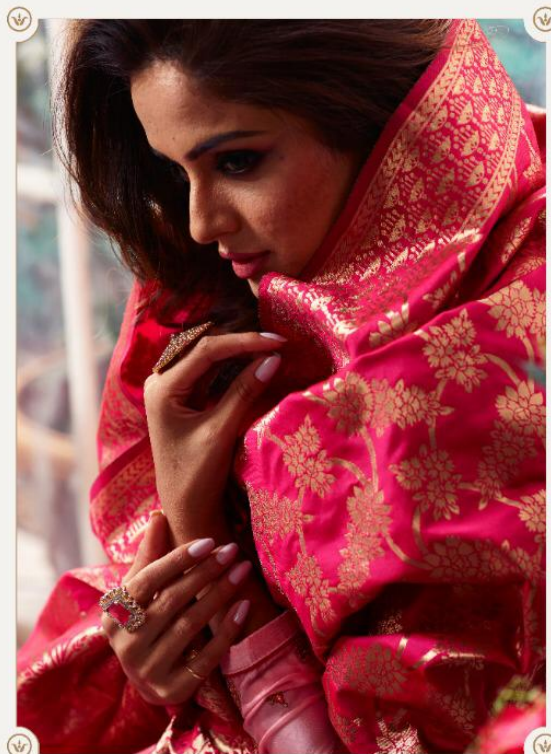

ZISA<sup>®</sup>  
BANARASI -6

ZISA<sup>®</sup>  
BANARASI -6

Alluring colour palette,  
detailing and  
soothing feel - all together  
creates picture  
*DRKSS* attire for you!

CODE: 11182

Don't be into trends.  
Don't make fashion  
own you, but you *decide*  
what you are, what you  
want to express by the  
way you dress and  
the way you live.