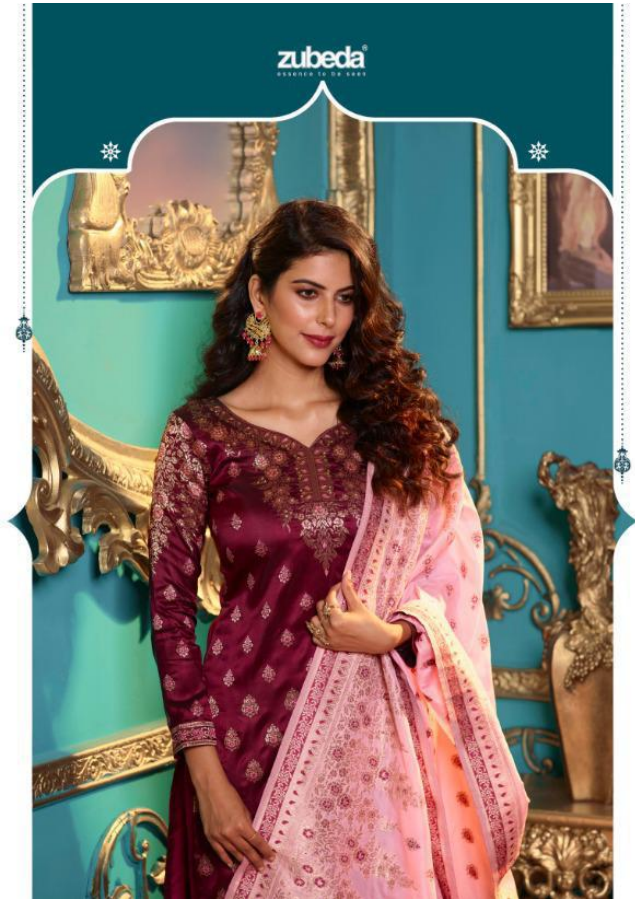

zubeda®
DESIGNER TO BE ADAP

zubeda®
DESIGNED TO BE ADAPTED

◆ 17307 ◆

zubeda®
DESIGNER TO BE ADAP

17302

Seher

SILK JACQUARD TOP DUPPTA

zubeda[®]

essence to be seen

17304

zubeda
DESIGNED TO BE WORN

Beauty blast
Live life as often as you can
and never dream again

17307

SEHER

RATE:1465/-

TOP

SILK JACQUARD WITH DIAMOND WORK

DUPATTA

PURE BANARASI SILK JACQUARD

BOTTOM & INNER

HEAVY SANTOON

Design No.	Product Name	Rate
17301 to 17307	SEHER	1465/-
Total Suits	Total Amount	Average
07	10255/-	1465/-

zubeda
DESIGNED TO BE ELEGANT