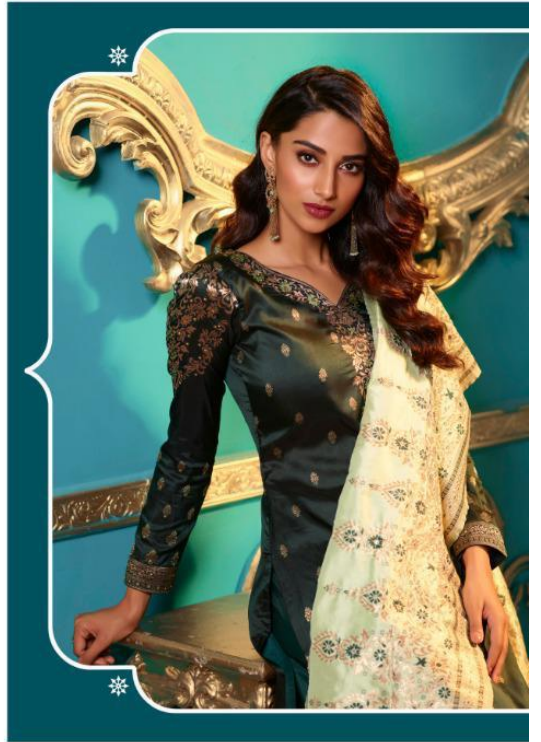

zubeda
DESIGNED TO BE WORN