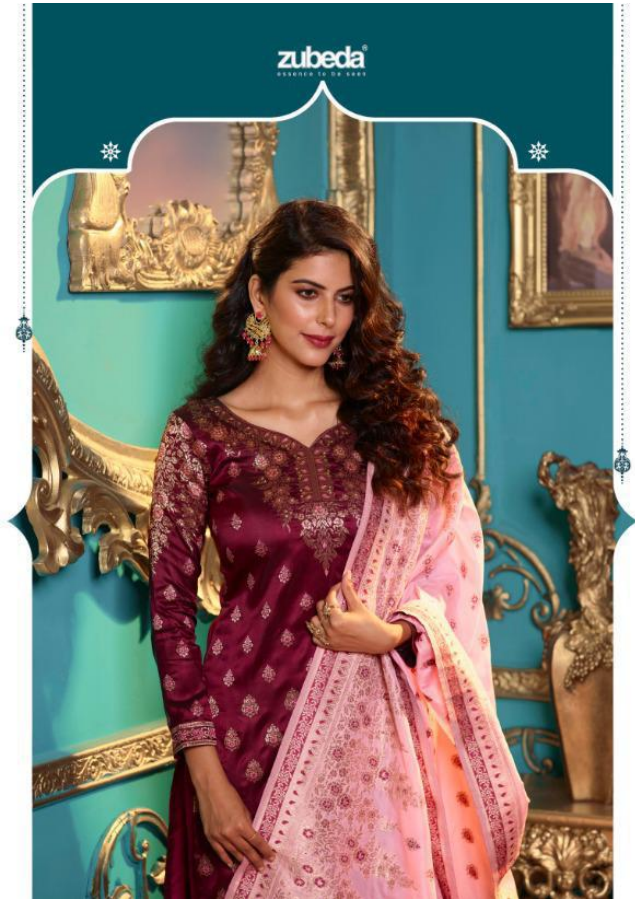

zubeda®
DESIGNED TO BE ADAPTED

zubeda®
DESIGNED TO BE ADAPTED

◆ 17307 ◆

zubeda®
DESIGNER TO BE ADAP

◆ 17302 ◆

Seher

SILK JACQUARD TOP DUPPTA

zubeda[®]

essence to be seen

17304

zubeda
DESIGNED TO BE WORN

Beauty blast

Live life as often as you can
and never miss a beat

17307

SEHER

RATE:1465/-

TOP

SILK JACQUARD WITH DIAMOND WORK

DUPATTA

PURE BANARASI SILK JACQUARD

BOTTOM & INNER

HEAVY SANTOON

Design No.	Product Name	Rate
17301 to 17307	SEHER	1465/-
Total Suits	Total Amount	Average
07	10255/-	1465/-