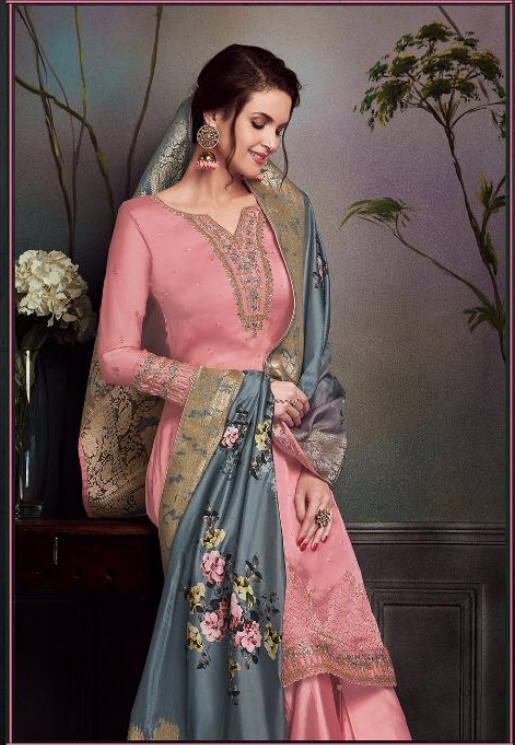

Total Peti Value => 21078.00

Average Rate => 2342.00

ayaan™  
**VIPOUL**  
FASHION FOREVER  
SAWROVSKI

A BREATH TAKING ARRAY OF FINE DETAILING & INTRICATE DESIGN INSPIRED BY INDIAN CULTURE.

4543

**DCAT-49**