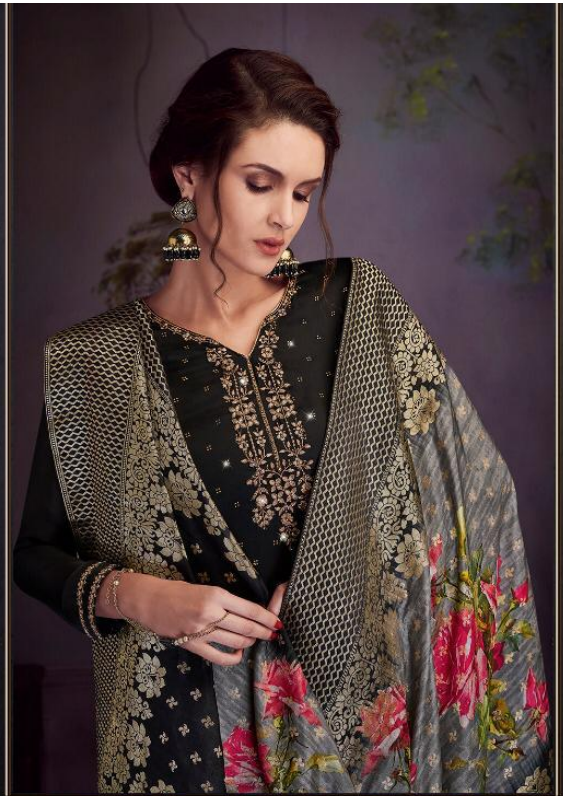

Total Peti Value => 21078.00

Average Rate => 2342.00

ayaan™  
**VIPOUL**  
FASHION FOREVER  
SAWROVSKI

A BREATH TAKING ARRAY OF FINE DETAILING & INTRICATE DESIGN INSPIRED BY INDIAN CULTURE.

4543

**DCAT-49**