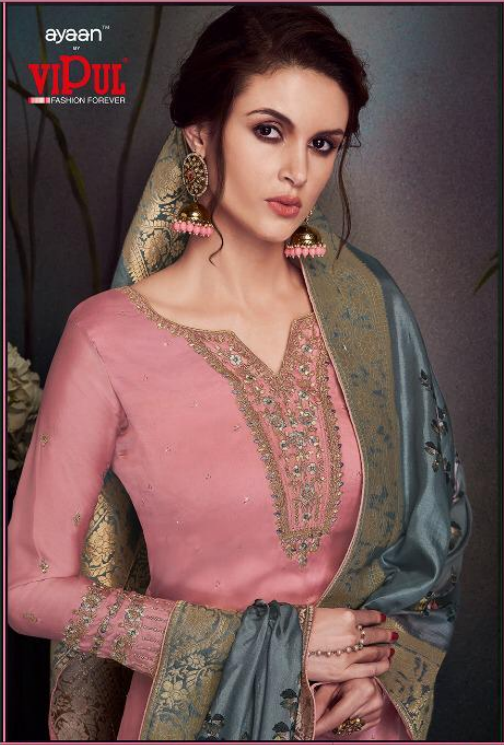

Total Peti Value => 21078.00

Average Rate => 2342.00

ayaan™  
**VIPOUL**  
FASHION FOREVER  
SAWROVSKI

A BREATH TAKING ARRAY OF FINE DETAILING & INTRICATE DESIGN INSPIRED BY INDIAN CULTURE.

4543

**DCAT-49**