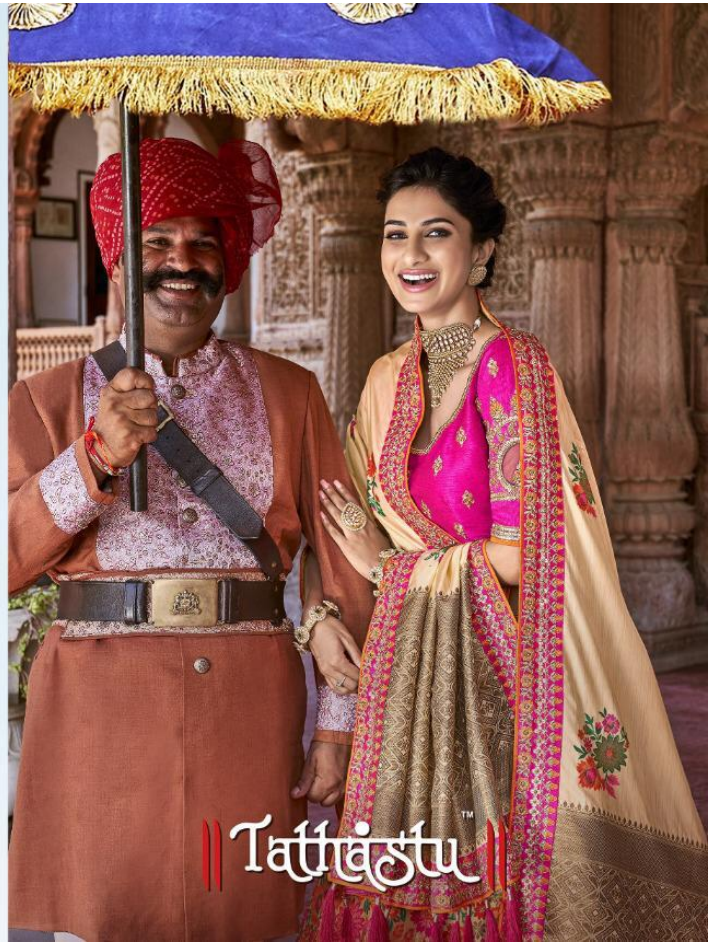

|| Tathastu ||