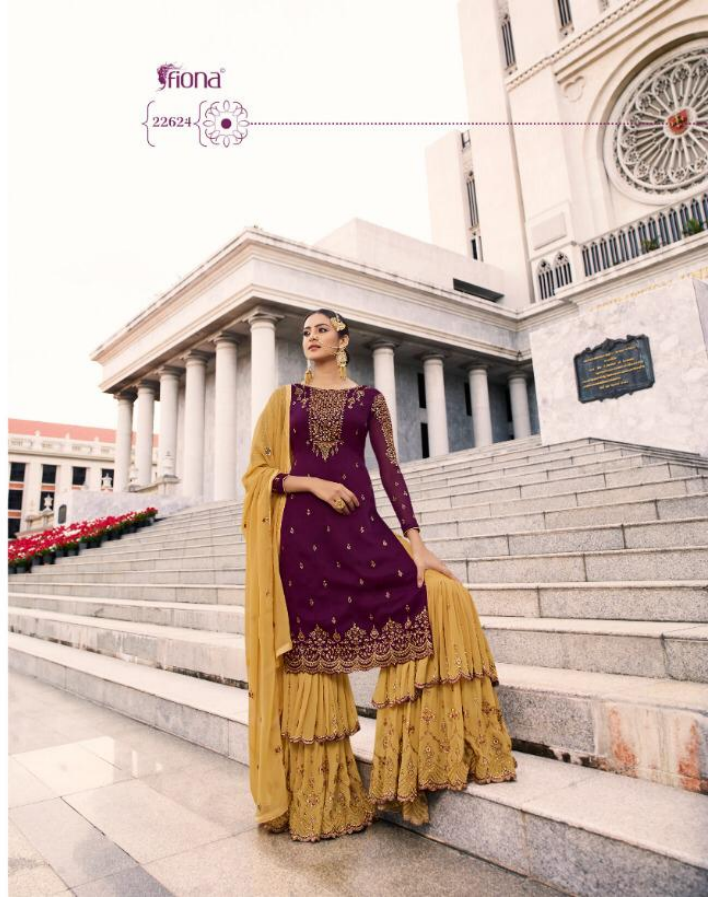

fiona[®]

NOORIE

SHARARA
VOL-9

TOP	SATIN GORGETTE	
INNER	DULL SANTOON	
BOTTOM	ALL TWO AND THREE LAYERS HEAVY FANCY SHARARA	
DUPPATA	GORGETTE	
D.No.- 22621 + 22627	RATE : 2395/-	TOTAL RATE : 16765/-

fiona[®]

NOORIE

SHARARA
VOL-9

TOP	SATIN GORGETTE	
INNER	DULL SANTOON	
BOTTOM	ALL TWO AND THREE LAYERS HEAVY FANCY SHARARA	
DUPPATA	GORGETTE	
D.No.- 22621 + 22627	RATE : 2395/-	TOTAL RATE : 16765/-

fiona[®]

NOORIE

SHARARA
VOL-9

TOP	SATIN GORGETTE
INNER	DULL SANTOON
BOTTOM	ALL TWO AND THREE LAYERS HEAVY FANCY SHARARA
DUPPATA	GORGETTE
D.No.- 22621 + 22627	
RATE : 2395/-	
TOTAL RATE : 16765/-	

fiona

fiona

22626

fiona

22623

fiona®

NOORIE