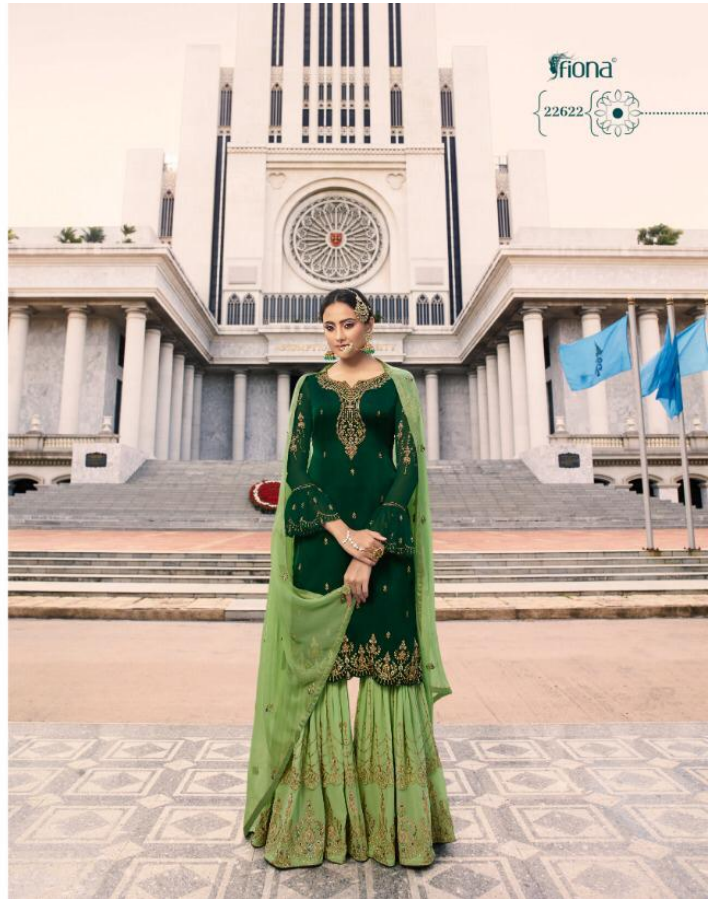

fiona[®]

NOORIE

SHARARA
VOL-9

TOP	SATIN GORGETTE	
INNER	DULL SANTOON	
BOTTOM	ALL TWO AND THREE LAYERS HEAVY FANCY SHARARA	
DUPPATA	GORGETTE	
D.No.- 22621 + 22627	RATE : 2395/-	TOTAL RATE : 16765/-

fiona[®]

NOORIE

SHARARA
VOL-9

TOP	SATIN GORGETTE	
INNER	DULL SANTOON	
BOTTOM	ALL TWO AND THREE LAYERS HEAVY FANCY SHARARA	
DUPPATA	GORGETTE	
D.No.- 22621 + 22627	RATE : 2395/-	TOTAL RATE : 16765/-

fiona[®]

NOORIE

SHARARA
VOL-9

TOP	SATIN GORGETTE
INNER	DULL SANTOON
BOTTOM	ALL TWO AND THREE LAYERS HEAVY FANCY SHARARA
DUPPATA	GORGETTE
D.No.- 22621 + 22627	
RATE : 2395/-	
TOTAL RATE : 16765/-	

fiona

fiona

22626

fiona

22623

fiona®

NOORIE