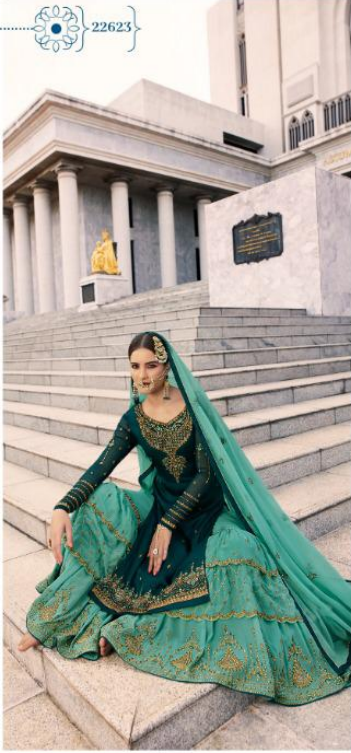

NOORIE

SHARARA
VOL-9

TOP	SATIN GORGETTE	
INNER	DULL SANTOON	
BOTTOM	ALL TWO AND THREE LAYERS HEAVY FANCY SHARARA	
DUPPATA	GORGETTE	
D.No.- 22621 + 22627	RATE : 2395/-	TOTAL RATE : 16765/-

fiona[®]

NOORIE

SHARARA
VOL-9

TOP	SATIN GORGETTE
INNER	DULL SANTOON
BOTTOM	ALL TWO AND THREE LAYERS HEAVY FANCY SHARARA
DUPPATA	GORGETTE
D.No.- 22621 + 22627	
RATE : 2395/-	
TOTAL RATE : 16765/-	

fiona

fiona

22626

fiona

22623

fiona®

NOORIE